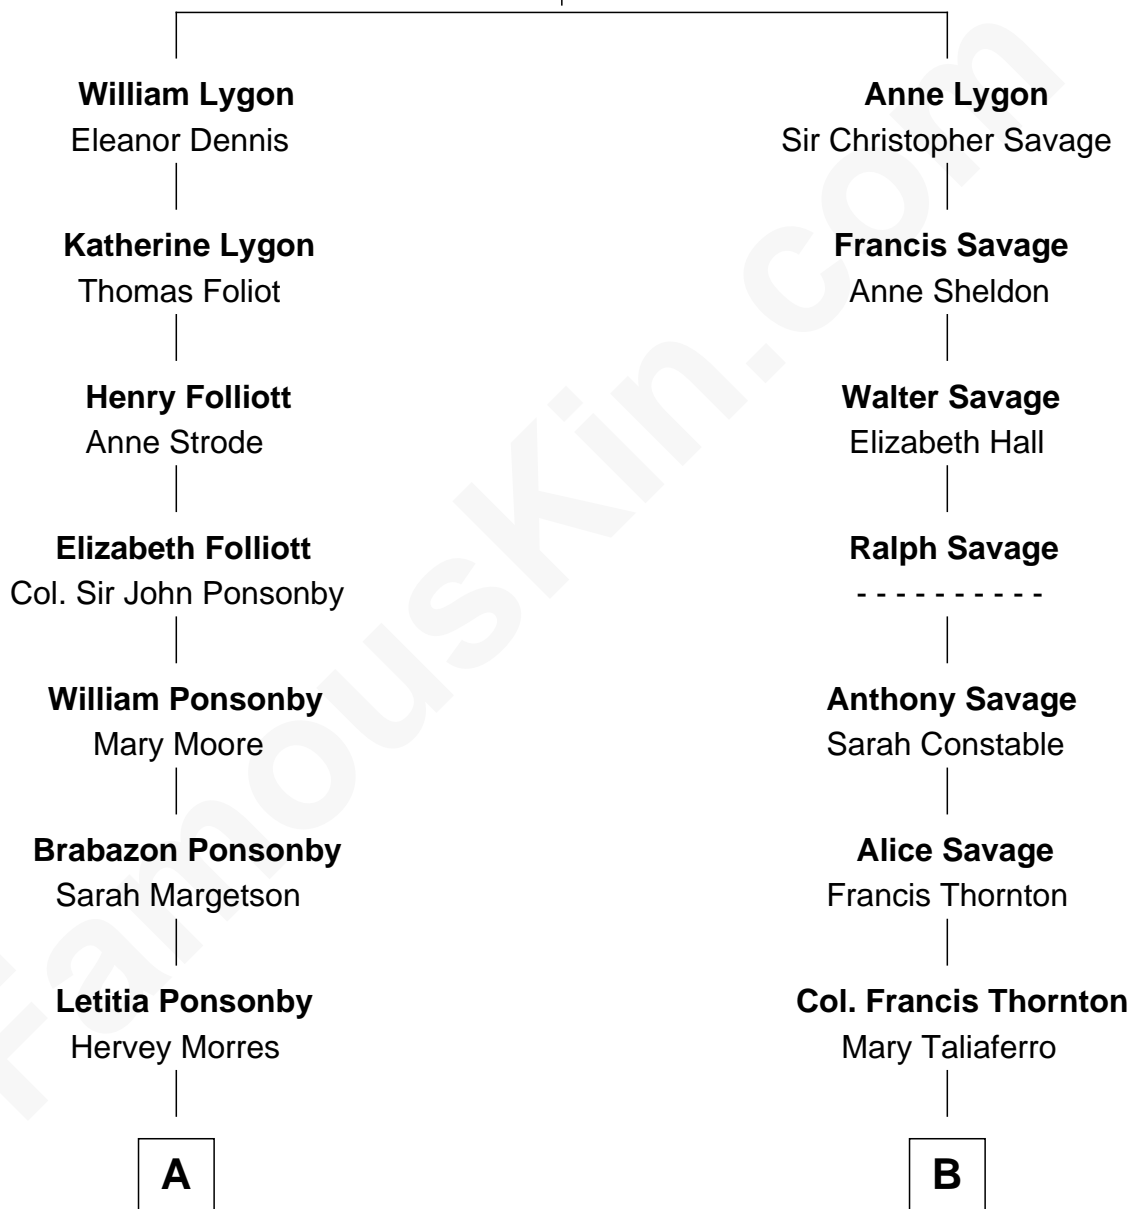

## Relationship Chart of

### Sir Winston Churchill

*Prime Minister of the United Kingdom*

9th cousin 3 times removed of

**Meriwether Lewis**

*Lewis and Clark Expedition*

**Sir Richard Lygon**  
Margaret Greville

**A**

**Letitia Morres**  
Sir Randal William McDonnell

**Anne Catherine McDonnell**  
Sir Henry Vane

**Frances Anne Emily Vane-Tempest**  
Sir Charles William Stewart

**Frances Anne Emily Vane**  
Sir John Winston Spencer-Churchill

**Randolph Henry Spencer-Churchill**  
Jeanette Jerome

**Sir Winston Churchill**  
*Prime Minister of the United Kingdom*

**B**

**Elizabeth Thornton**  
Thomas Meriwether

**Lucy Meriwether**  
William Lewis

**Meriwether Lewis**  
*Lewis and Clark Expedition*

FamousKin.com