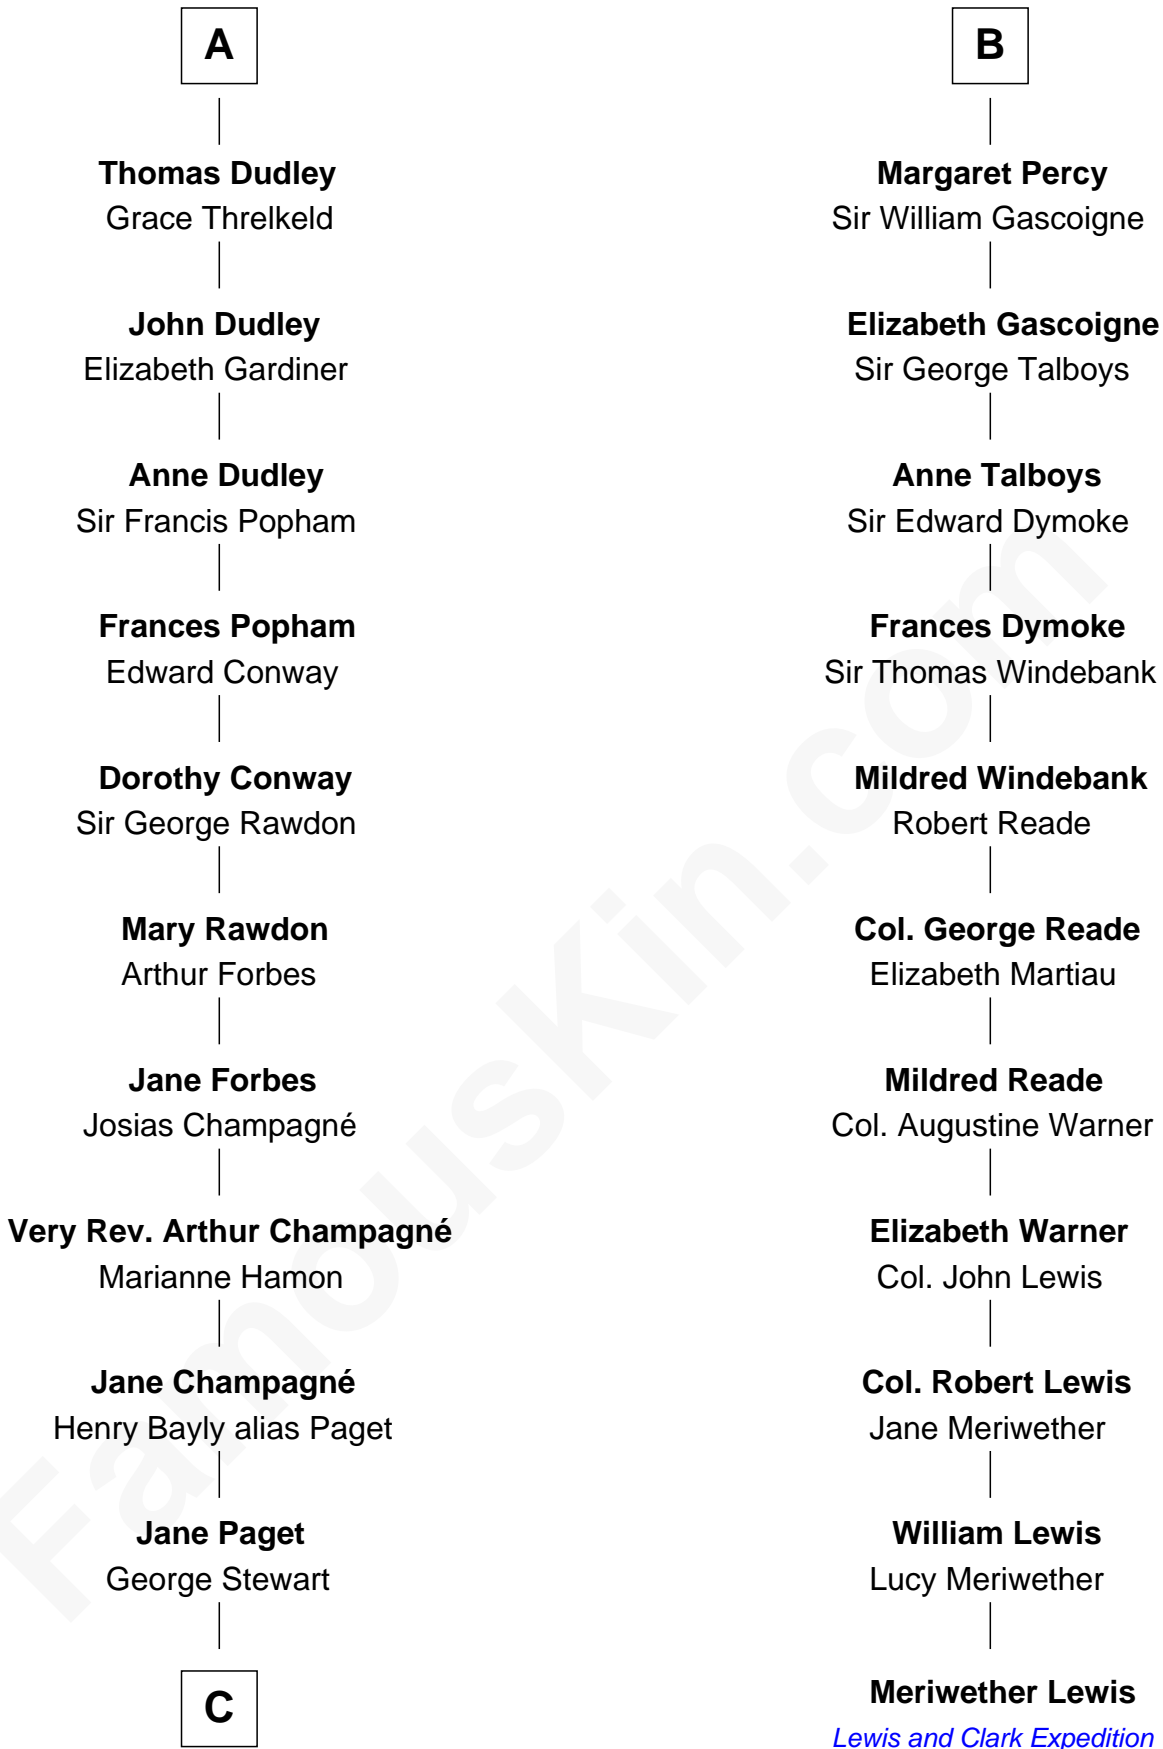

## Relationship Chart of

### Sir Winston Churchill

*Prime Minister of the United Kingdom*

17th cousin 3 times removed of

**Meriwether Lewis**

*Lewis and Clark Expedition*

**Sir Richard FitzRoy**

Rose de Dover

**C**

—  
**Jane Stewart**

Sir George Spencer-Churchill

—  
**Sir John Winston Spencer-Churchill**

Frances Anne Emily Vane

—  
**Randolph Henry Spencer-Churchill**

Jeanette Jerome

—  
**Sir Winston Churchill**

*Prime Minister of the United Kingdom*