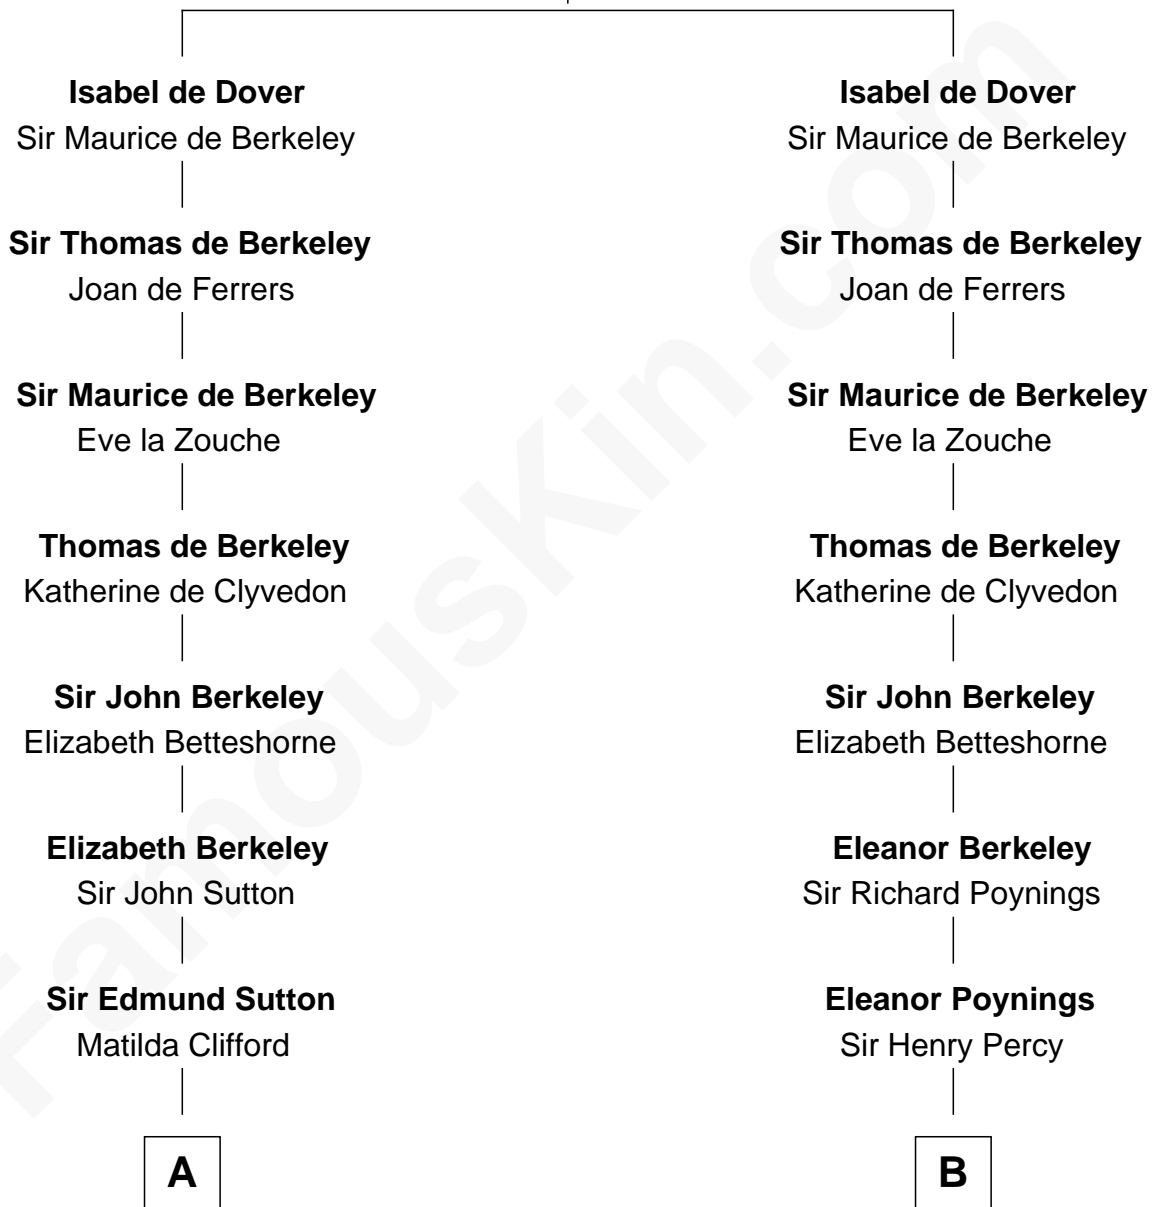

## Relationship Chart of

### Sir Winston Churchill

*Prime Minister of the United Kingdom*

17th cousin 3 times removed of

**Meriwether Lewis**

*Lewis and Clark Expedition*

**Sir Richard FitzRoy**

Rose de Dover

**C**

—  
**Jane Stewart**

Sir George Spencer-Churchill

—  
**Sir John Winston Spencer-Churchill**

Frances Anne Emily Vane

—  
**Randolph Henry Spencer-Churchill**

Jeanette Jerome

—  
**Sir Winston Churchill**

*Prime Minister of the United Kingdom*