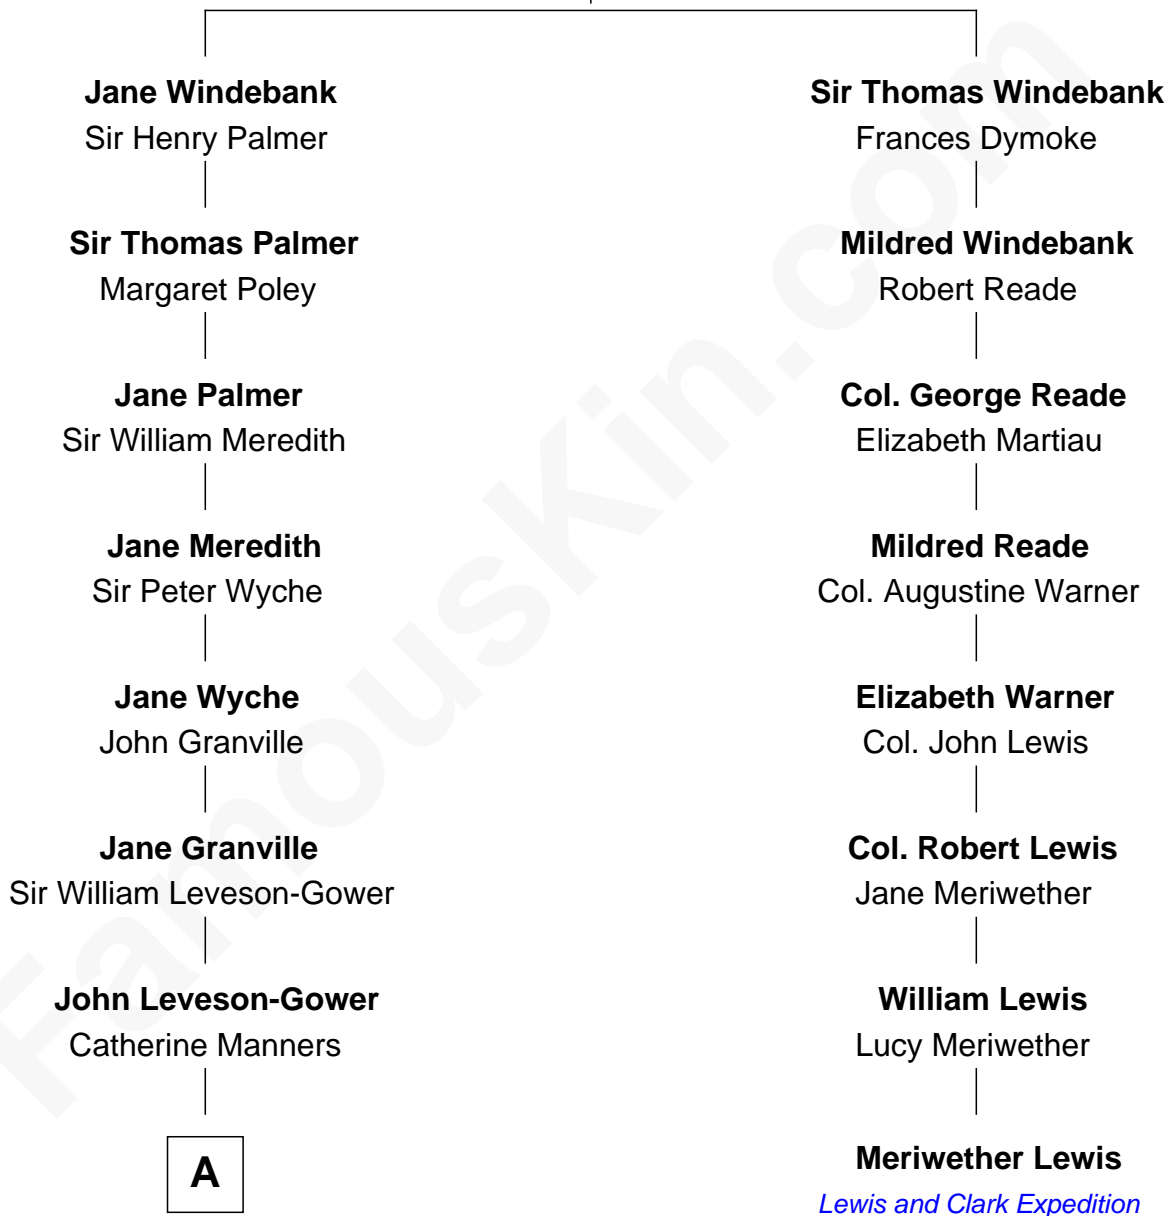

## Relationship Chart of

### Sir Winston Churchill

*Prime Minister of the United Kingdom*

7th cousin 7 times removed of

**Meriwether Lewis**

*Lewis and Clark Expedition*

**Sir Richard Windebank**

Margaret ap Griffith

**A**

**John Leveson-Gower**

Evelyn Pierrepont

**Gertrude Leveson-Gower**

John Russell

**Caroline Russell**

Sir George Spencer

**George Spencer**

Susan Stewart