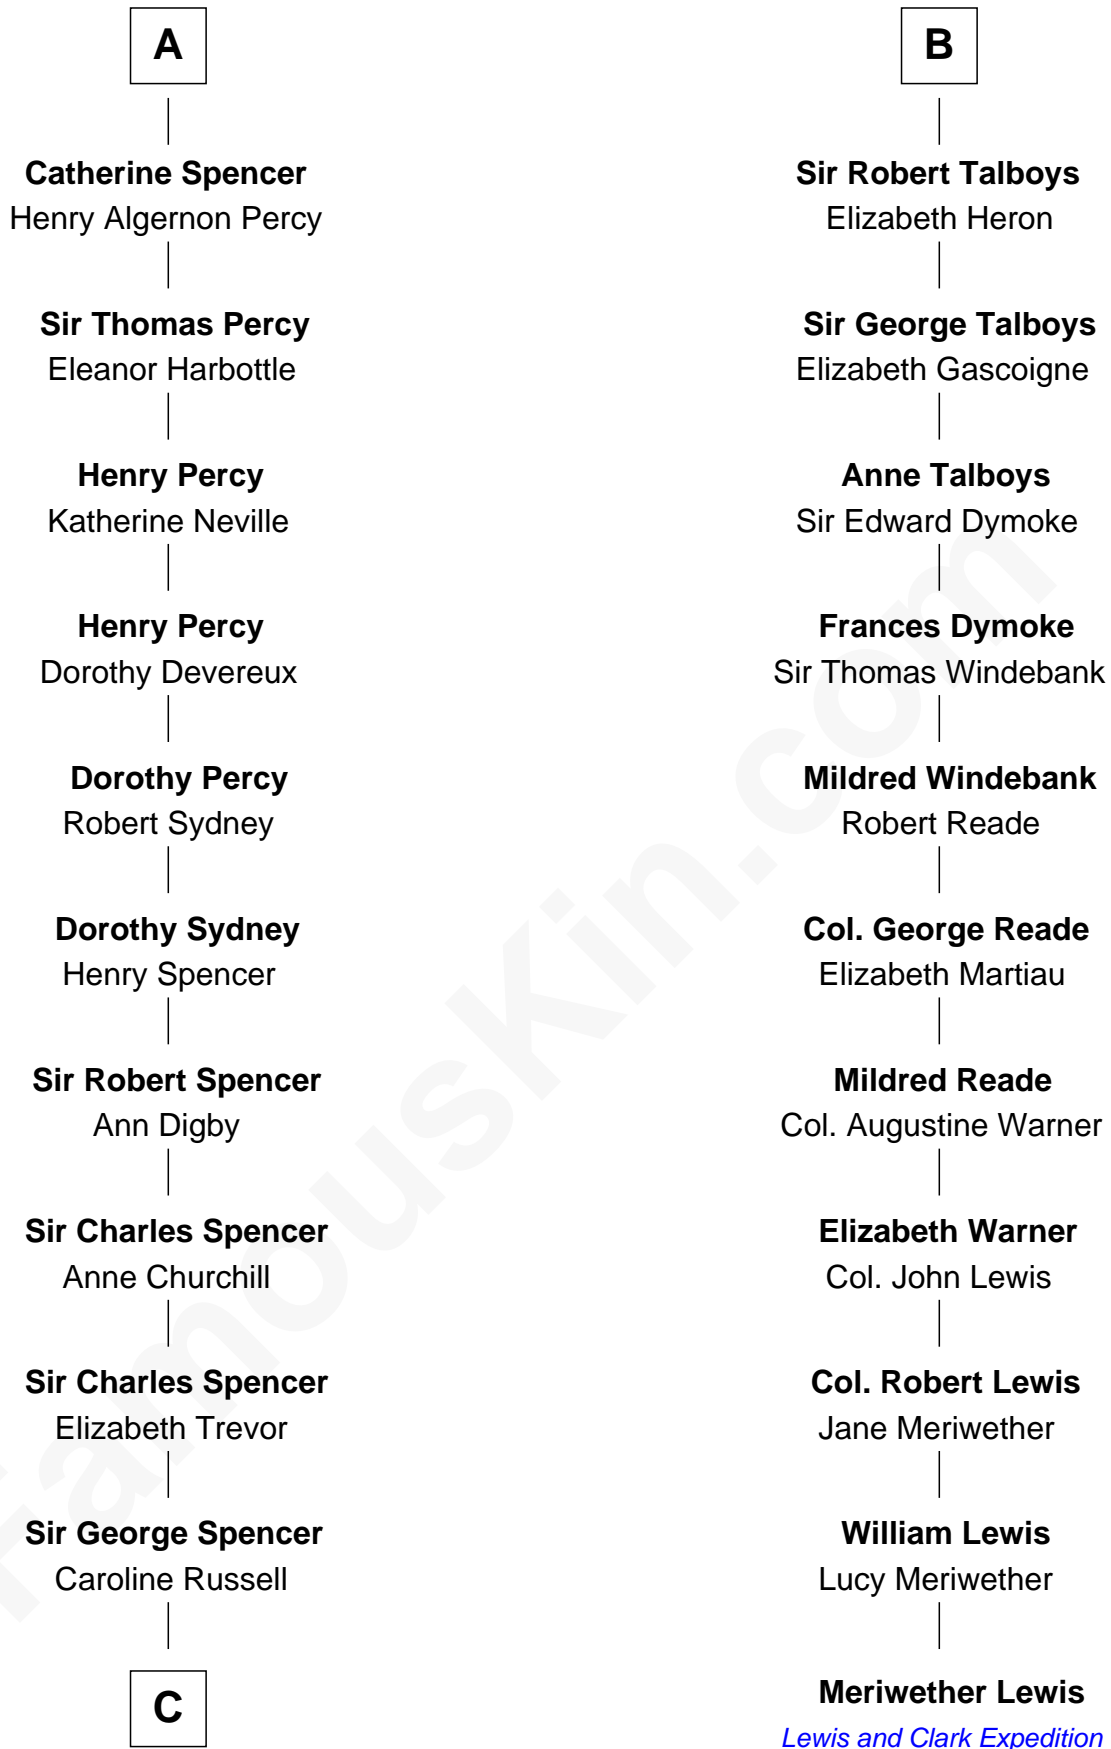

FamousKin.com

Relationship Chart of

Sir Winston Churchill

Prime Minister of the United Kingdom

17th cousin 4 times removed of

Meriwether Lewis

Lewis and Clark Expedition

William Samlesbury

C

George Spencer

Susan Stewart

Sir George Spencer-Churchill

Jane Stewart

Sir John Winston Spencer-Churchill

Frances Anne Emily Vane

Randolph Henry Spencer-Churchill