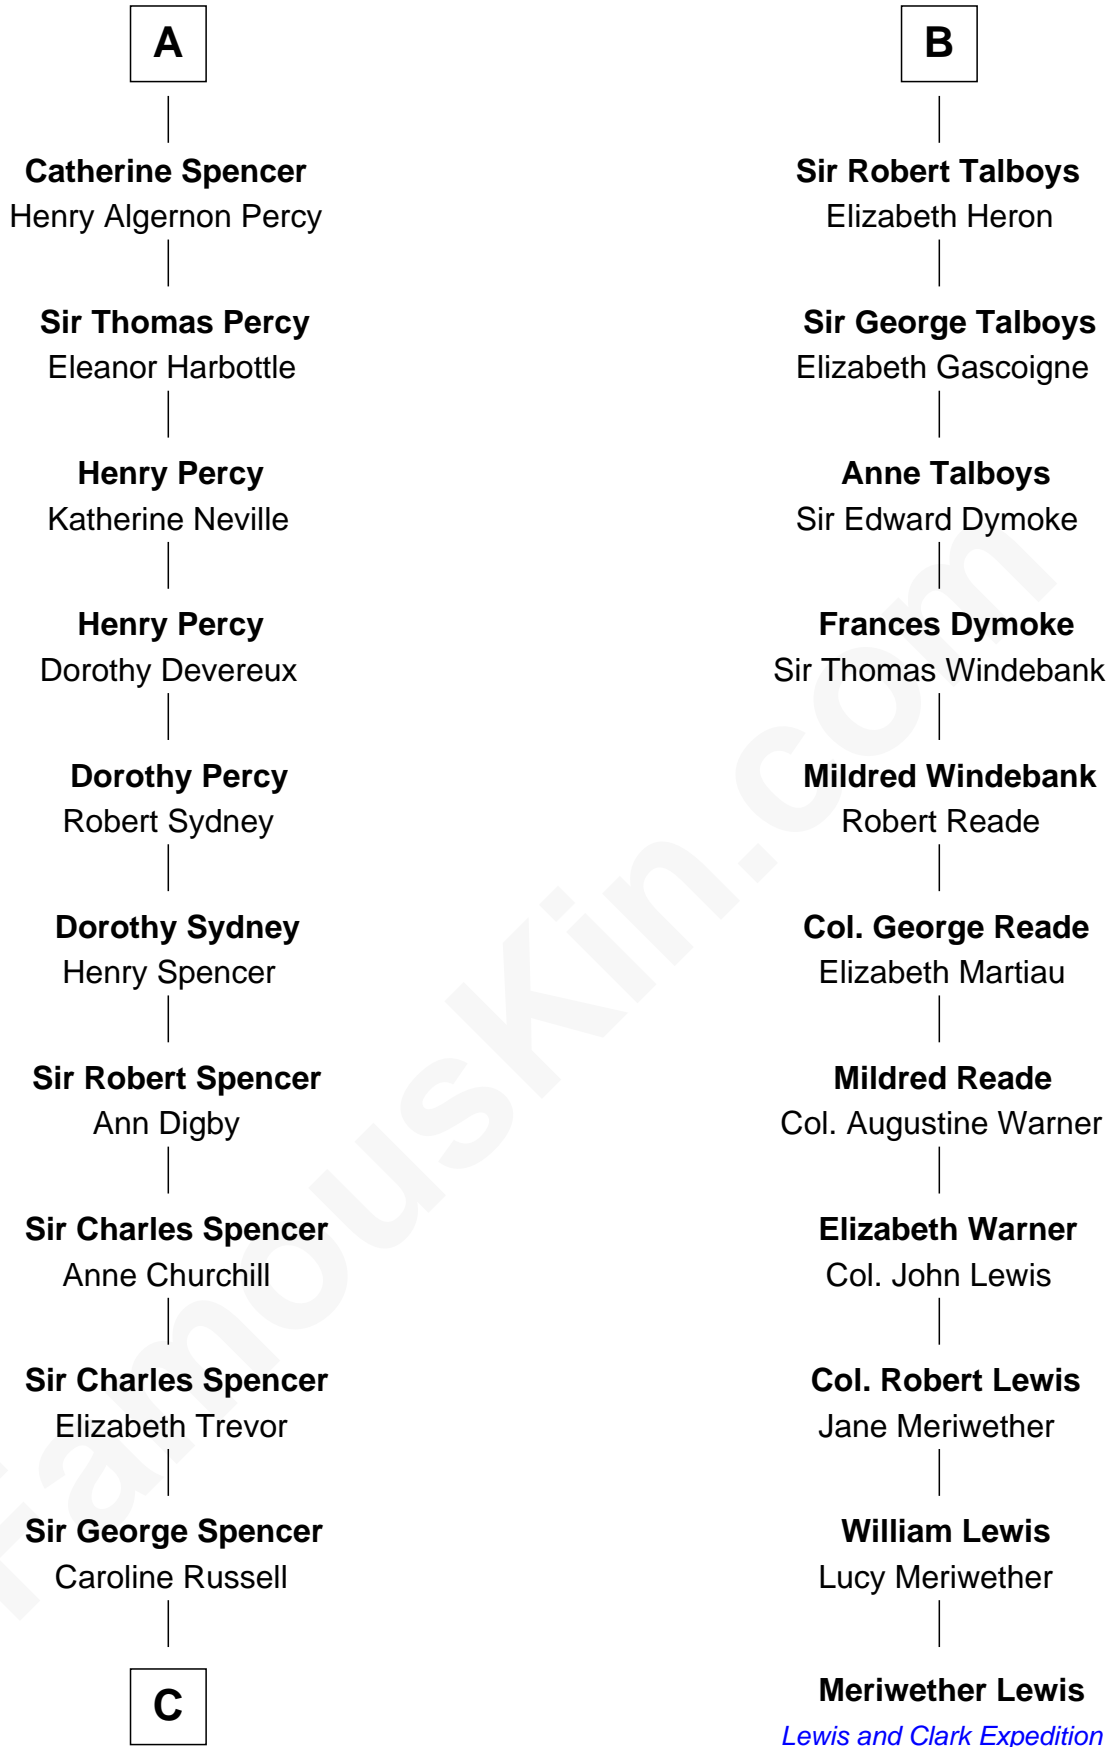

FamousKin.com

Relationship Chart of

Sir Winston Churchill

Prime Minister of the United Kingdom

17th cousin 4 times removed of

Meriwether Lewis

Lewis and Clark Expedition

Sir Roger la Zouche

Sir Alan la Zouche

Eleanor de Segrave

Maude la Zouche

Sir Robert de Holland

Elizabeth de Holland

Sir Henry FitzRoger

John FitzRoger

Alice - - - - -

Elizabeth FitzRoger

Sir John Bonville

Sir William Bonville

Margaret Grey

Elizabeth Bonville

William Talboys

B

C