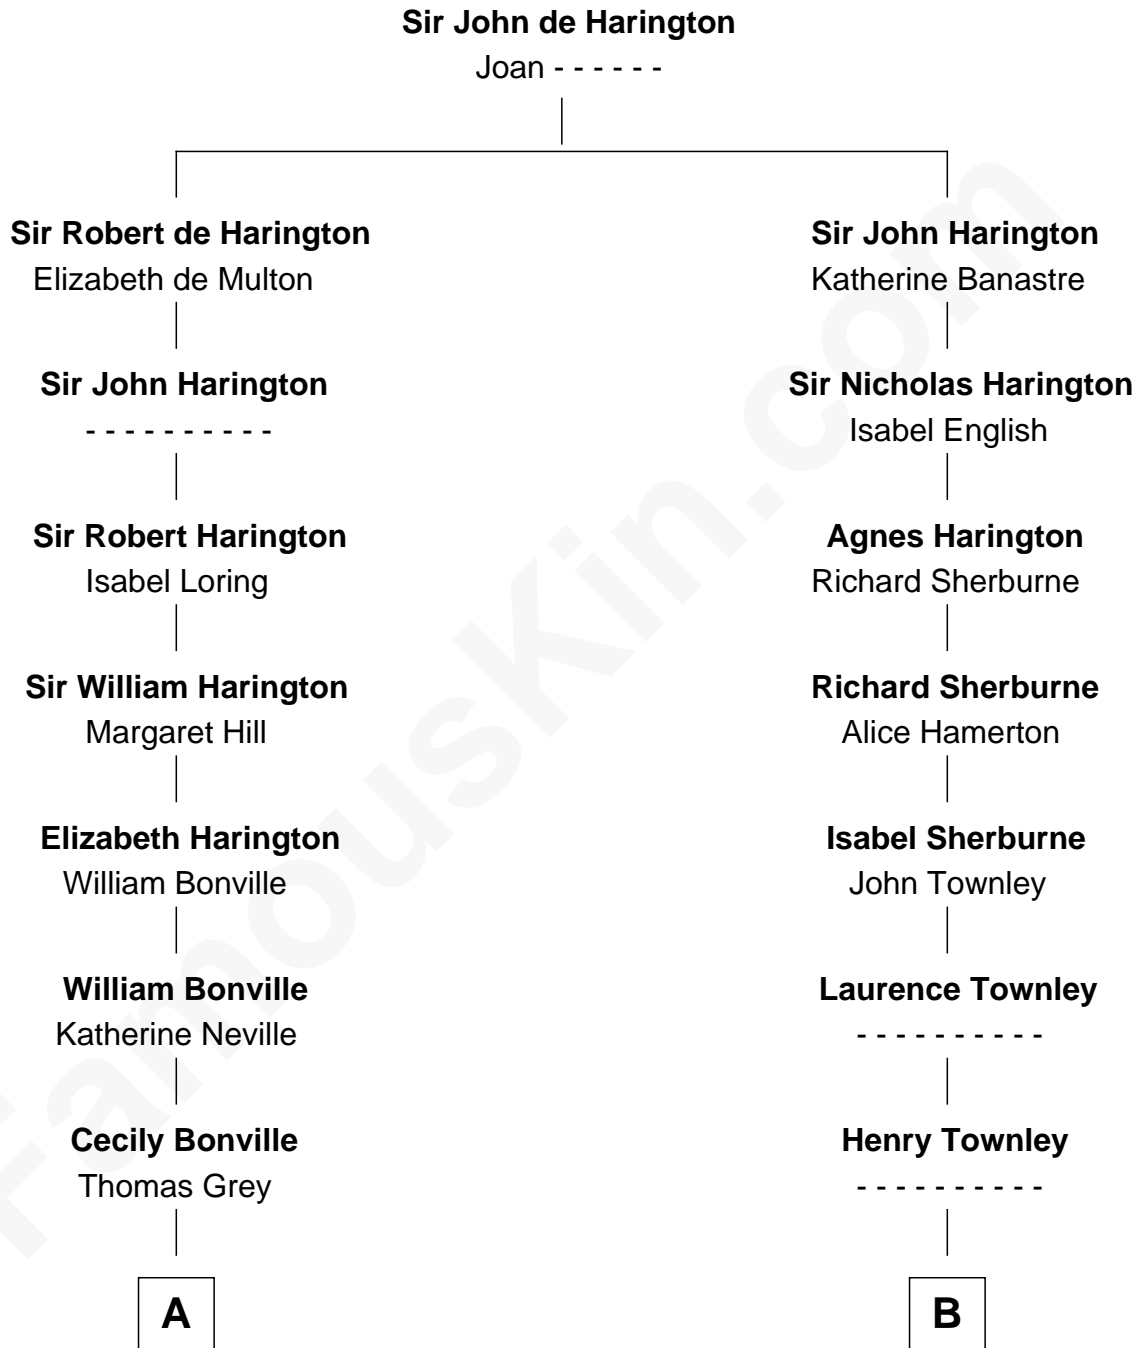

FamousKin.com

Relationship Chart of

Sir Winston Churchill

Prime Minister of the United Kingdom

15th cousin 5 times removed of

Meriwether Lewis

Lewis and Clark Expedition

C

—
Sir George Spencer-Churchill

Jane Stewart

—
Sir John Winston Spencer-Churchill

Frances Anne Emily Vane

—
Randolph Henry Spencer-Churchill

Jeanette Jerome

—
Sir Winston Churchill

Prime Minister of the United Kingdom