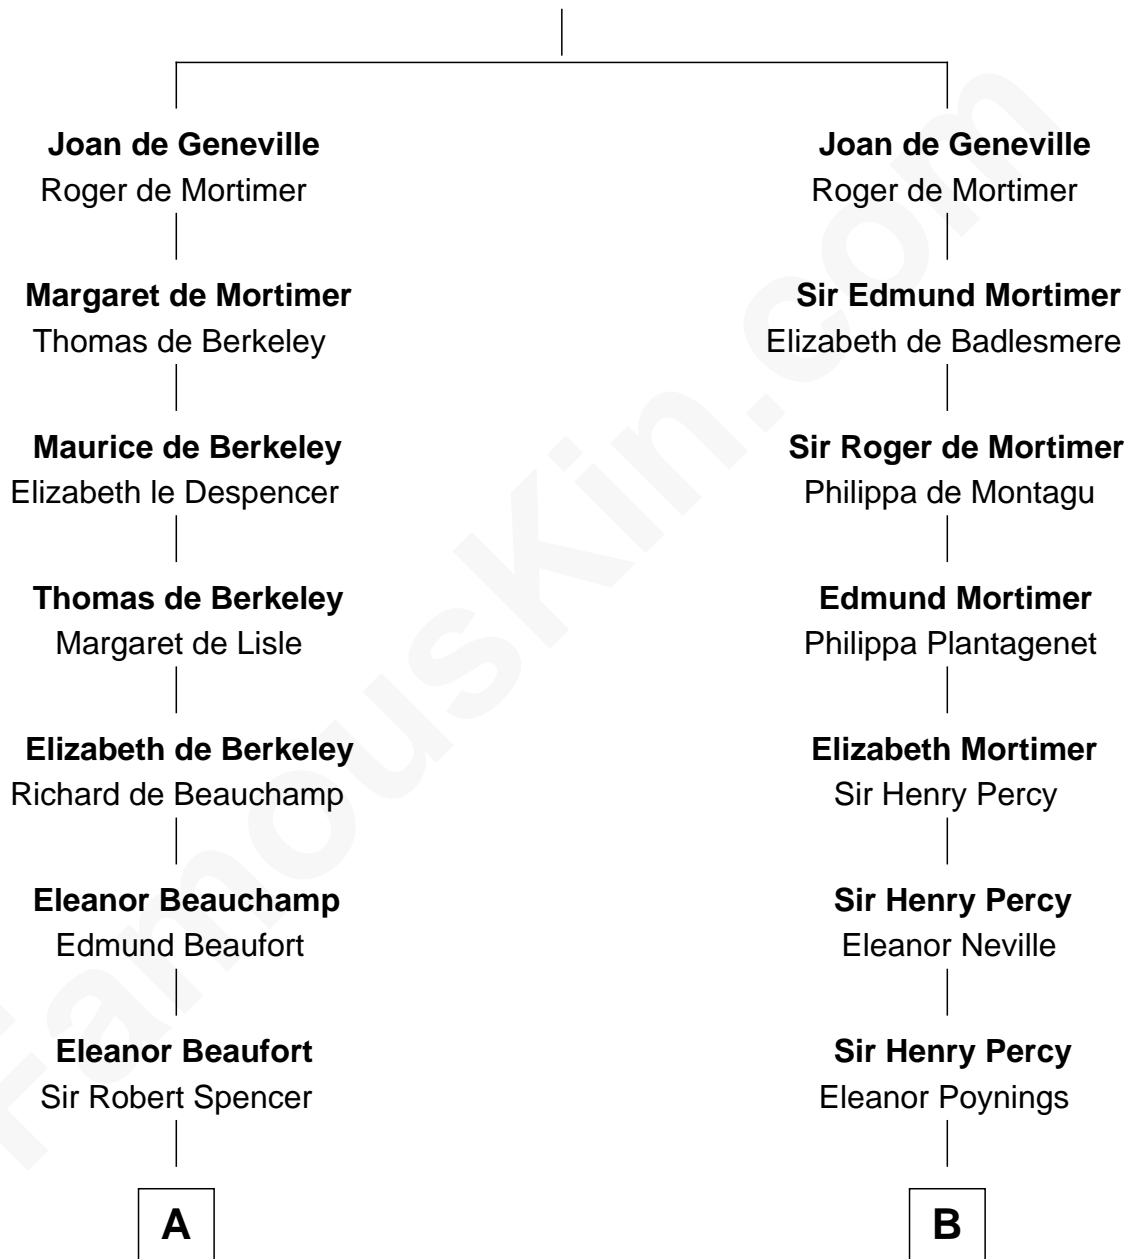

## Relationship Chart of

### Sir Winston Churchill

*Prime Minister of the United Kingdom*

17th cousin 4 times removed of

**Meriwether Lewis**

*Lewis and Clark Expedition*

**Piers de Geneville**

Jeanne of Lusignan

**C**

George Spencer

Susan Stewart

Sir George Spencer-Churchill

Jane Stewart

Sir John Winston Spencer-Churchill

Frances Anne Emily Vane

Randolph Henry Spencer-Churchill

Jeanette Jerome