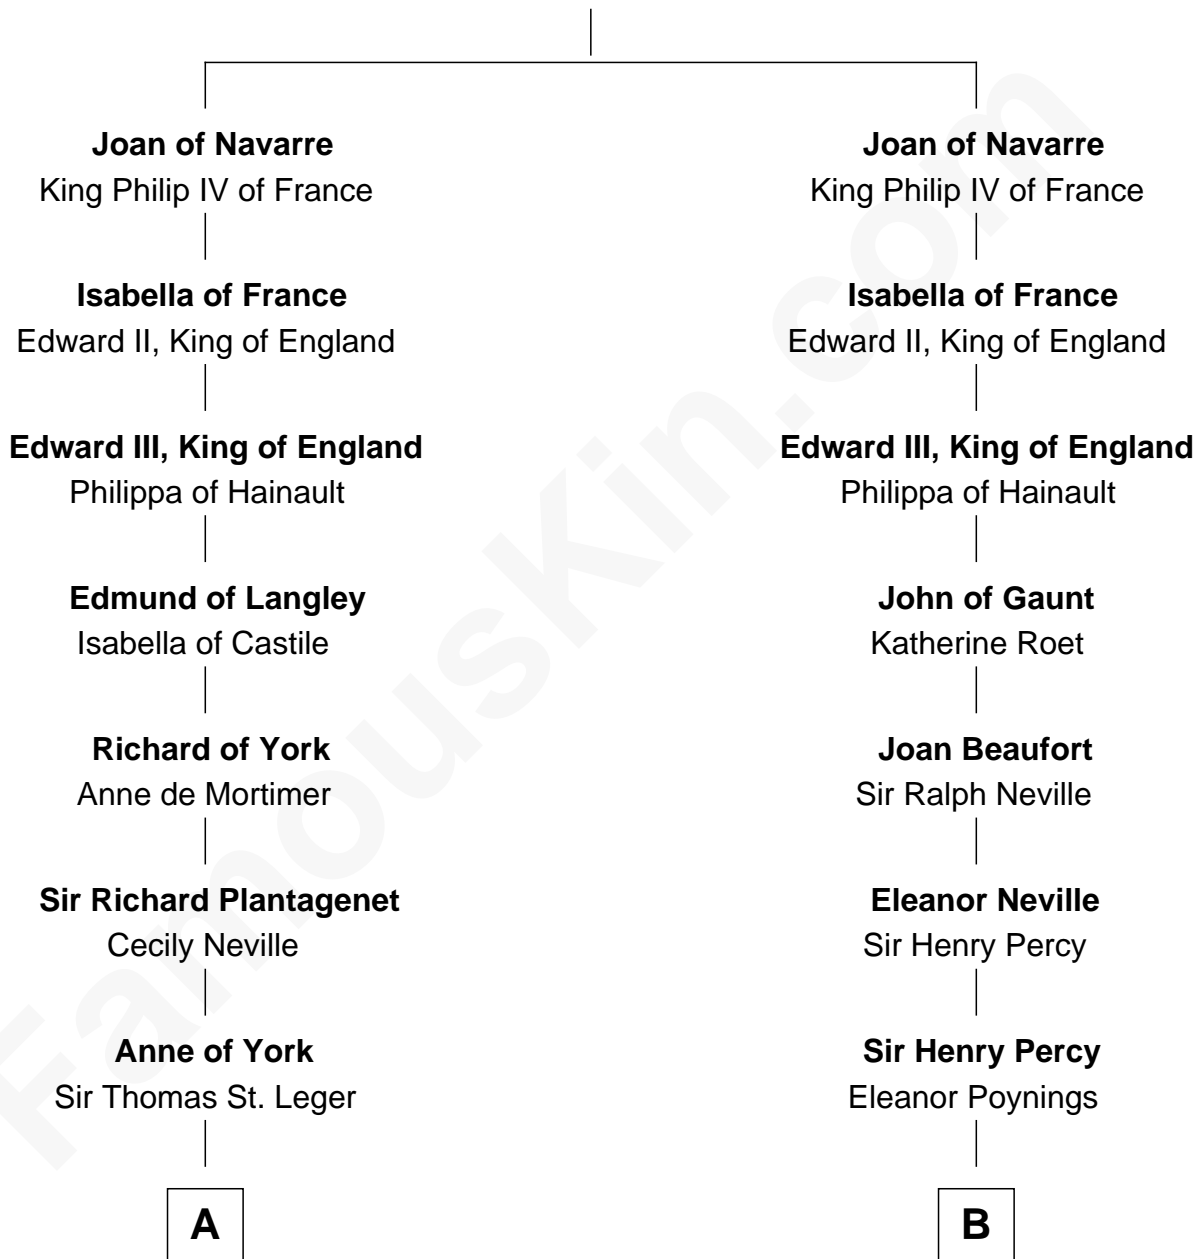

FamousKin.com

Relationship Chart of

Sir Winston Churchill

Prime Minister of the United Kingdom

17th cousin 3 times removed of

Meriwether Lewis

Lewis and Clark Expedition

King Henry I of Navarre

Blanche of Artois

C

—
Jane Stewart

Sir George Spencer-Churchill

—
Sir John Winston Spencer-Churchill

Frances Anne Emily Vane

—
Randolph Henry Spencer-Churchill

Jeanette Jerome