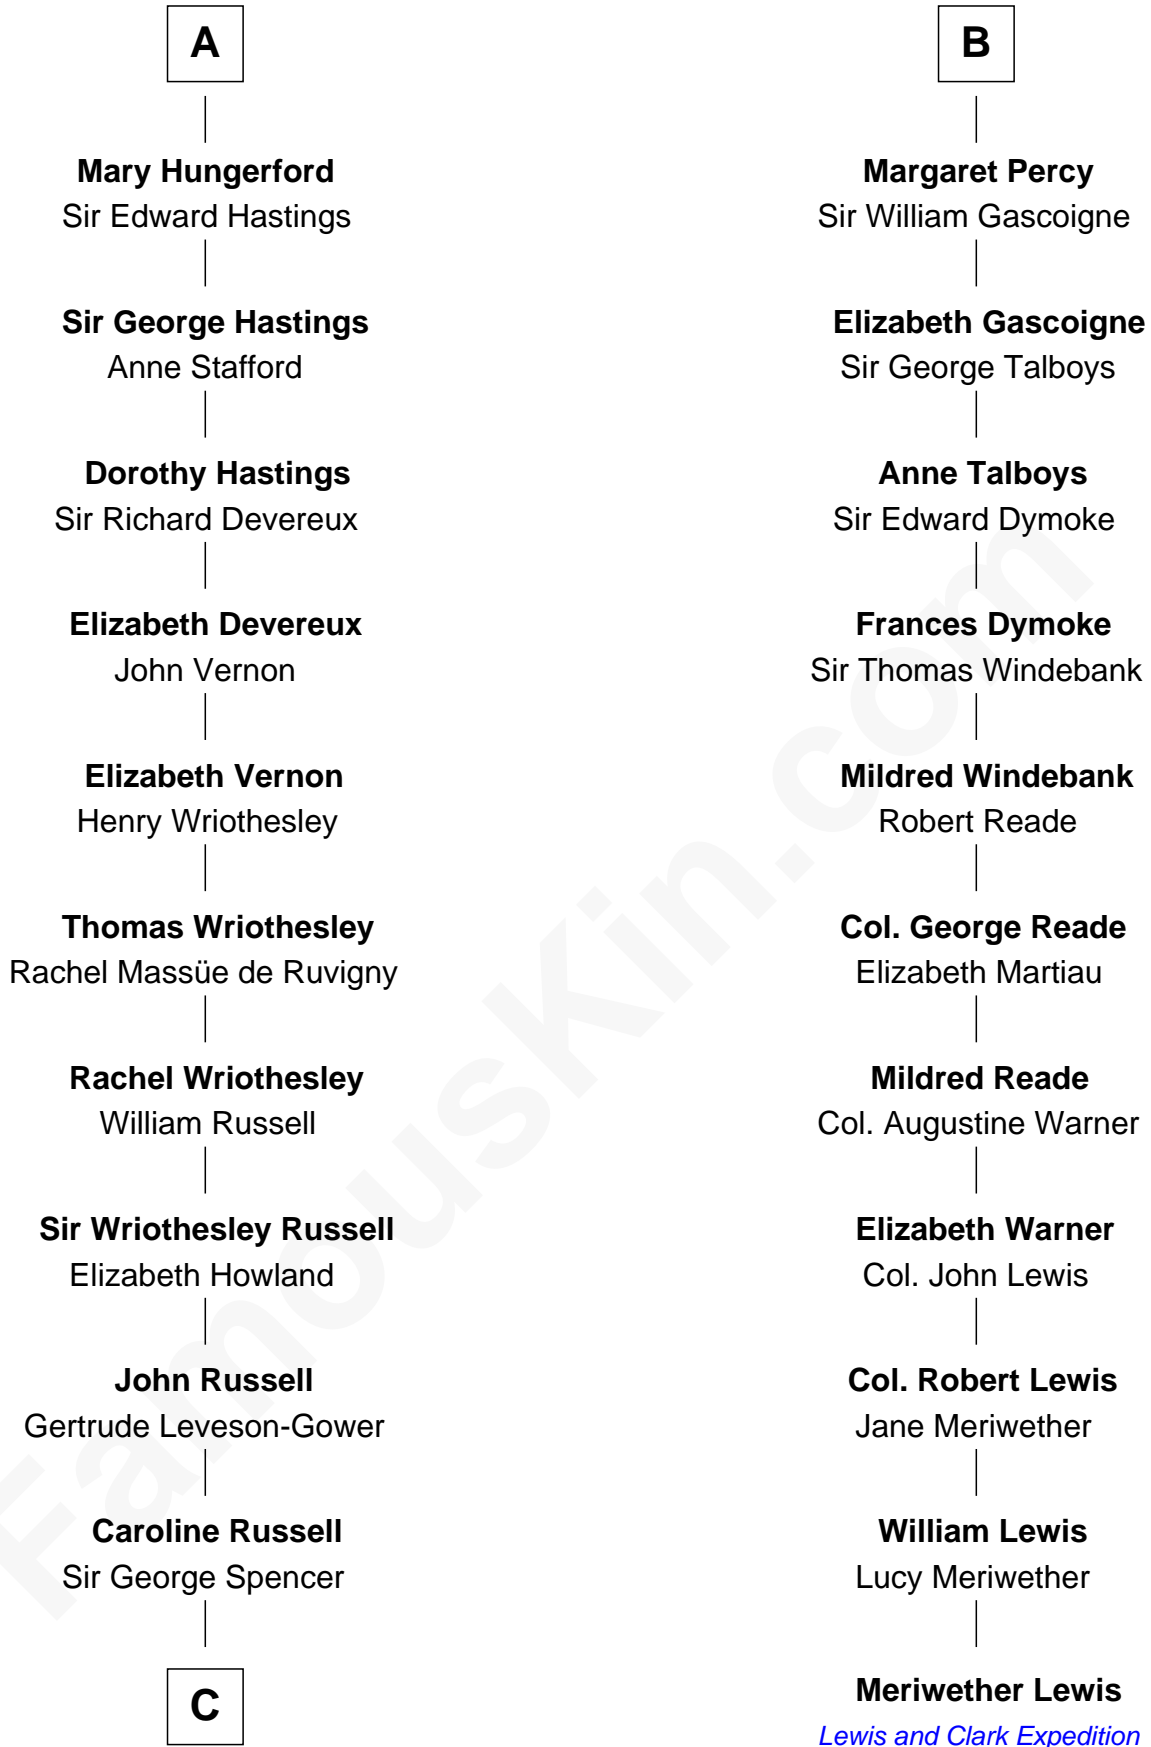

FamousKin.com

Relationship Chart of

Sir Winston Churchill

Prime Minister of the United Kingdom

17th cousin 4 times removed of

Meriwether Lewis

Lewis and Clark Expedition

Sir Simon de Montagu

Sir William de Montagu

Elizabeth de Montfort

William de Montagu

Katherine de Grandison

Philippa de Montagu

Sir Roger de Mortimer

Edmund Mortimer

Philippa Plantagenet

Elizabeth Mortimer

Sir Henry Percy

Sir Henry Percy

Eleanor Neville

Sir Henry Percy

Eleanor Poynings

B

C

George Spencer

Susan Stewart

Sir George Spencer-Churchill

Jane Stewart

Sir John Winston Spencer-Churchill

Frances Anne Emily Vane

Randolph Henry Spencer-Churchill

Jeanette Jerome