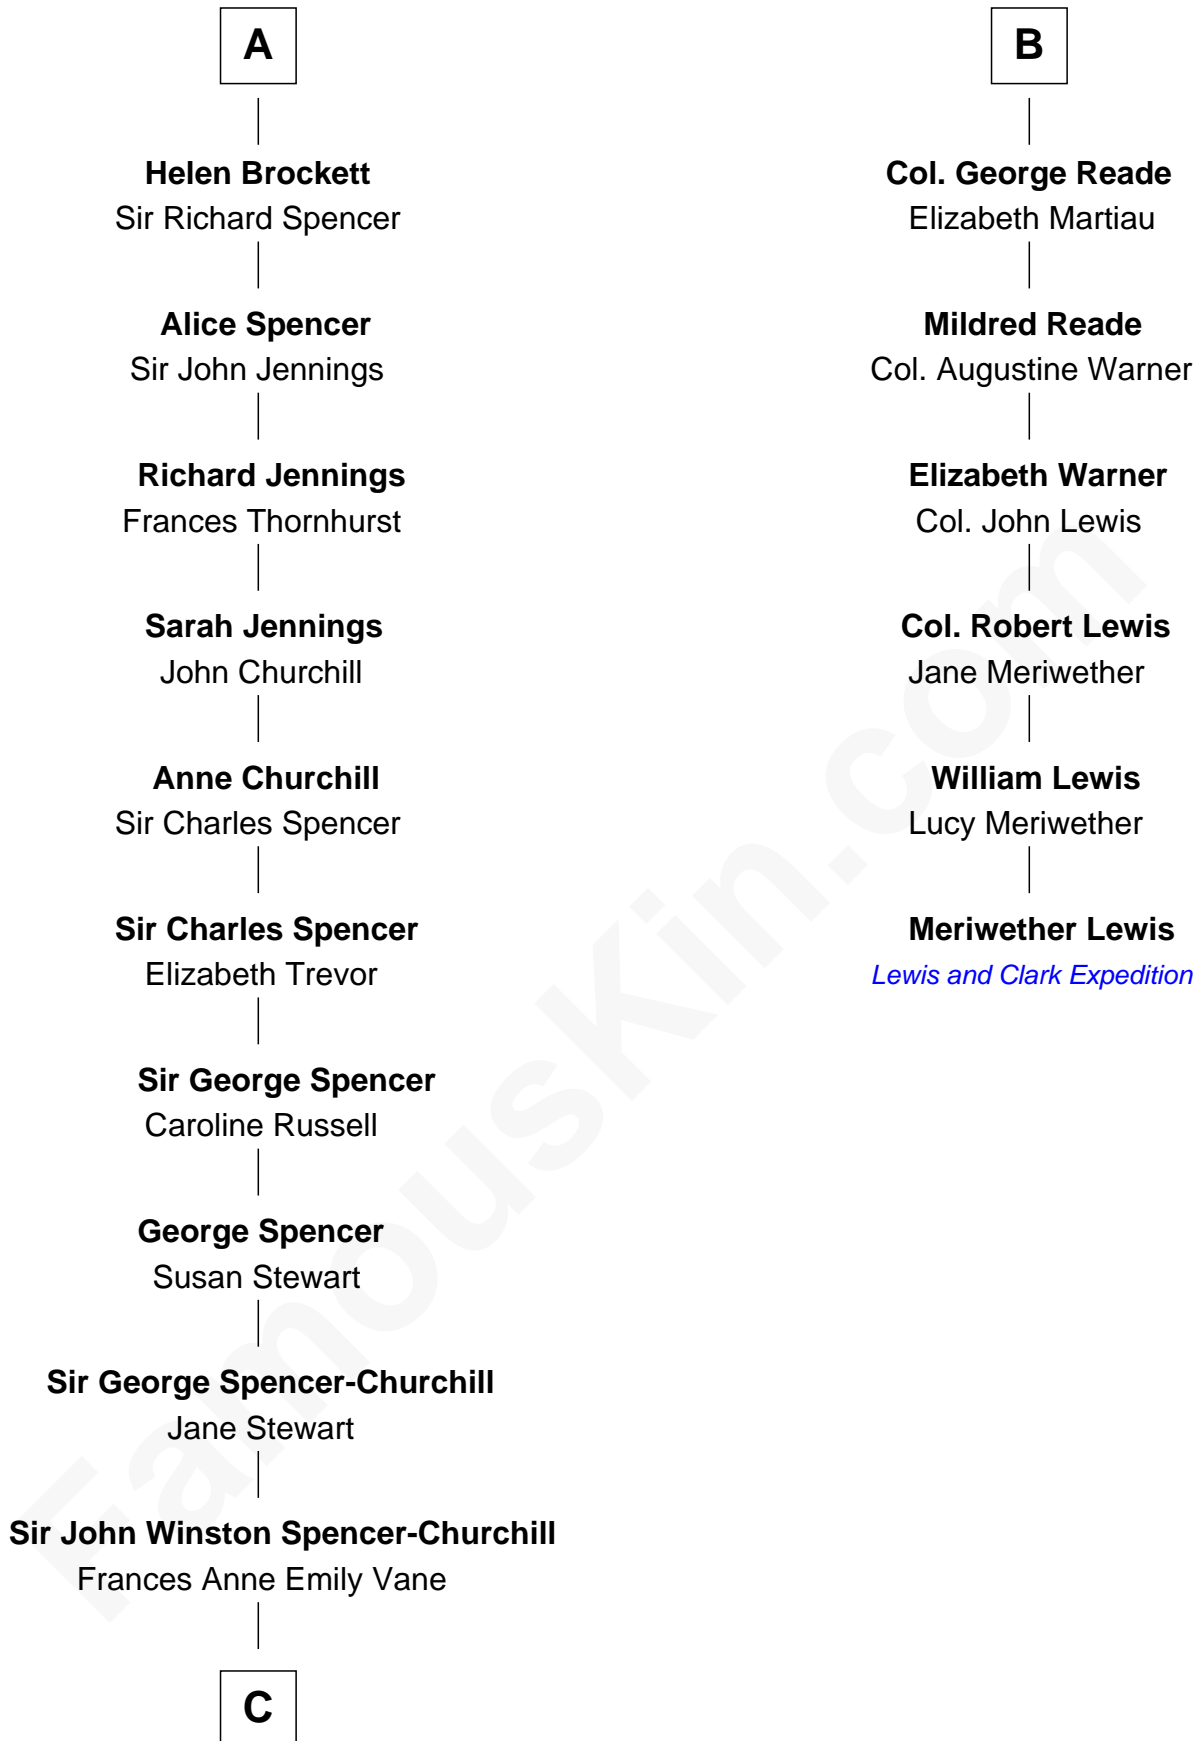

### Sir Winston Churchill

*Prime Minister of the United Kingdom*

12th cousin 6 times removed of

**Meriwether Lewis**

*Lewis and Clark Expedition*

**C**

**Randolph Henry Spencer-Churchill**

Jeanette Jerome