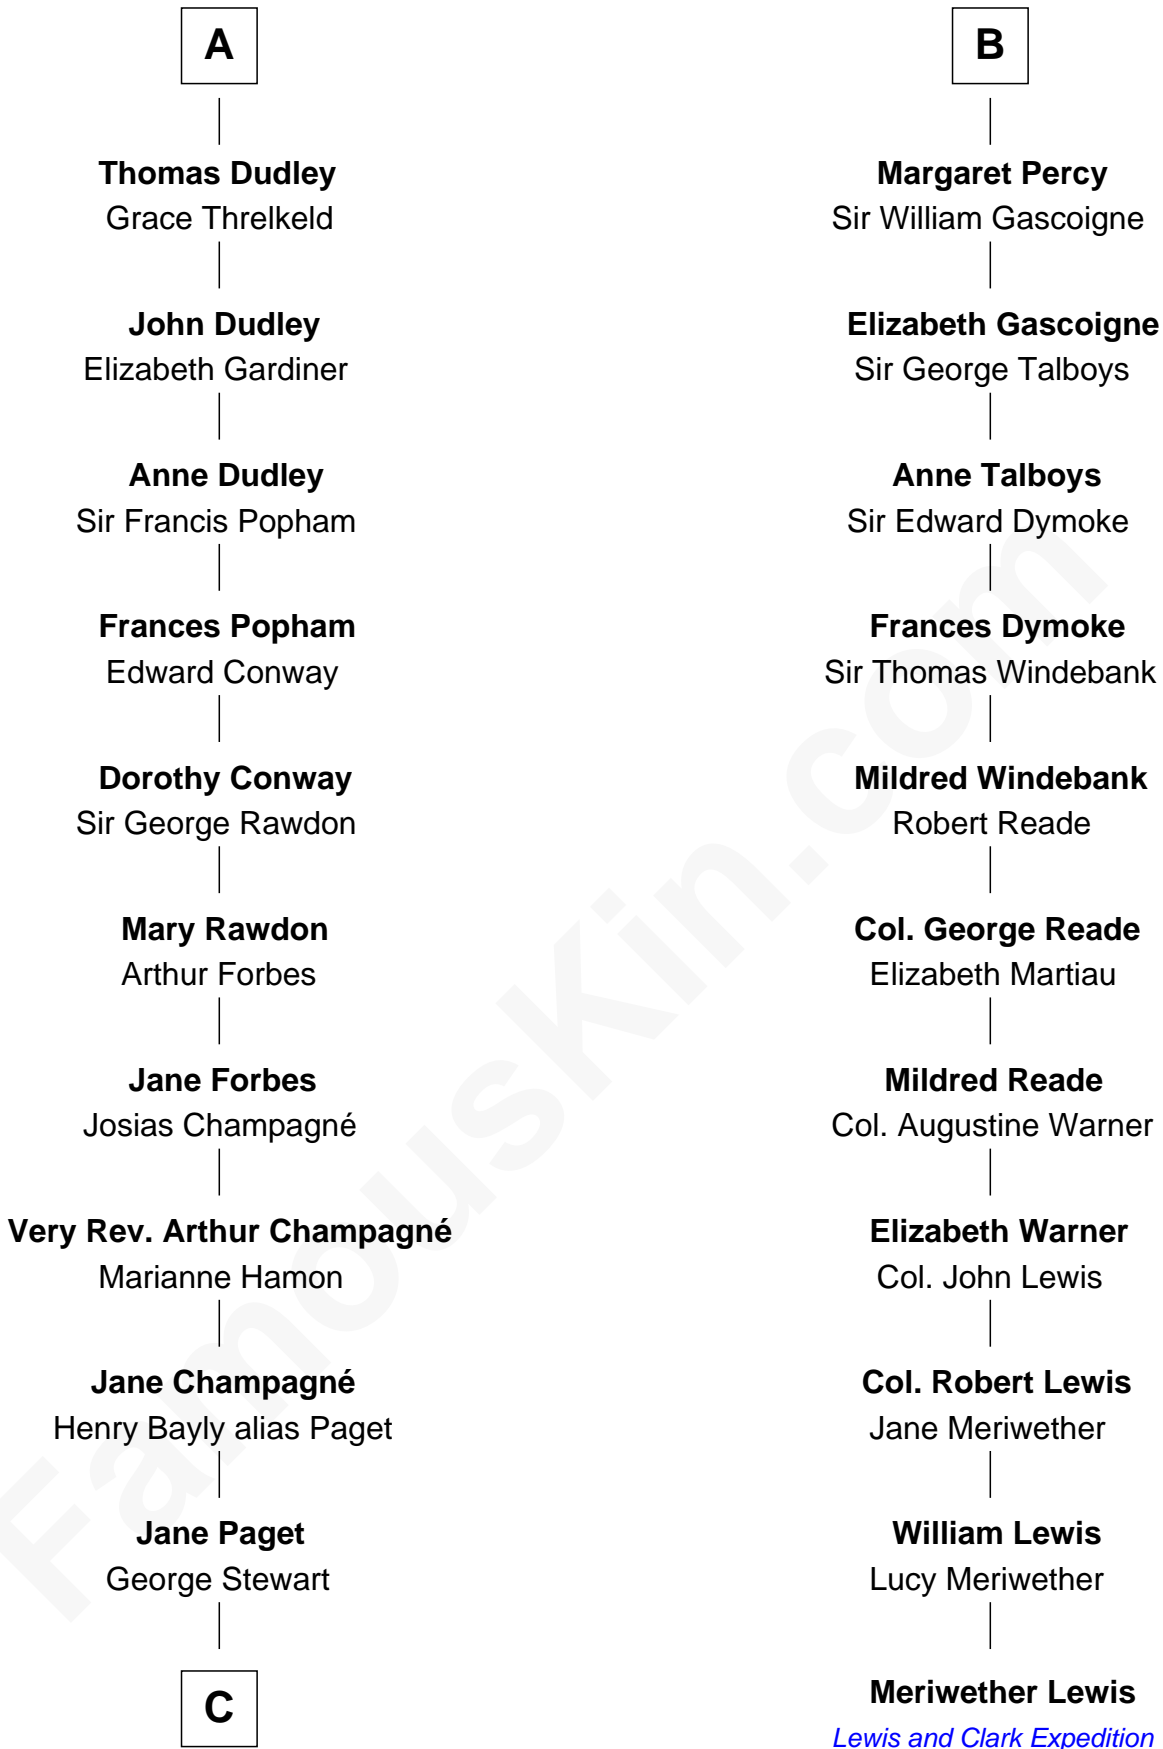

FamousKin.com

Relationship Chart of

Sir Winston Churchill

Prime Minister of the United Kingdom

17th cousin 3 times removed of

Meriwether Lewis

Lewis and Clark Expedition

William de Cantilupe

C

—
Jane Stewart

Sir George Spencer-Churchill

—
Sir John Winston Spencer-Churchill

Frances Anne Emily Vane

—
Randolph Henry Spencer-Churchill

Jeanette Jerome

—
Sir Winston Churchill

Prime Minister of the United Kingdom

FamousKin.com