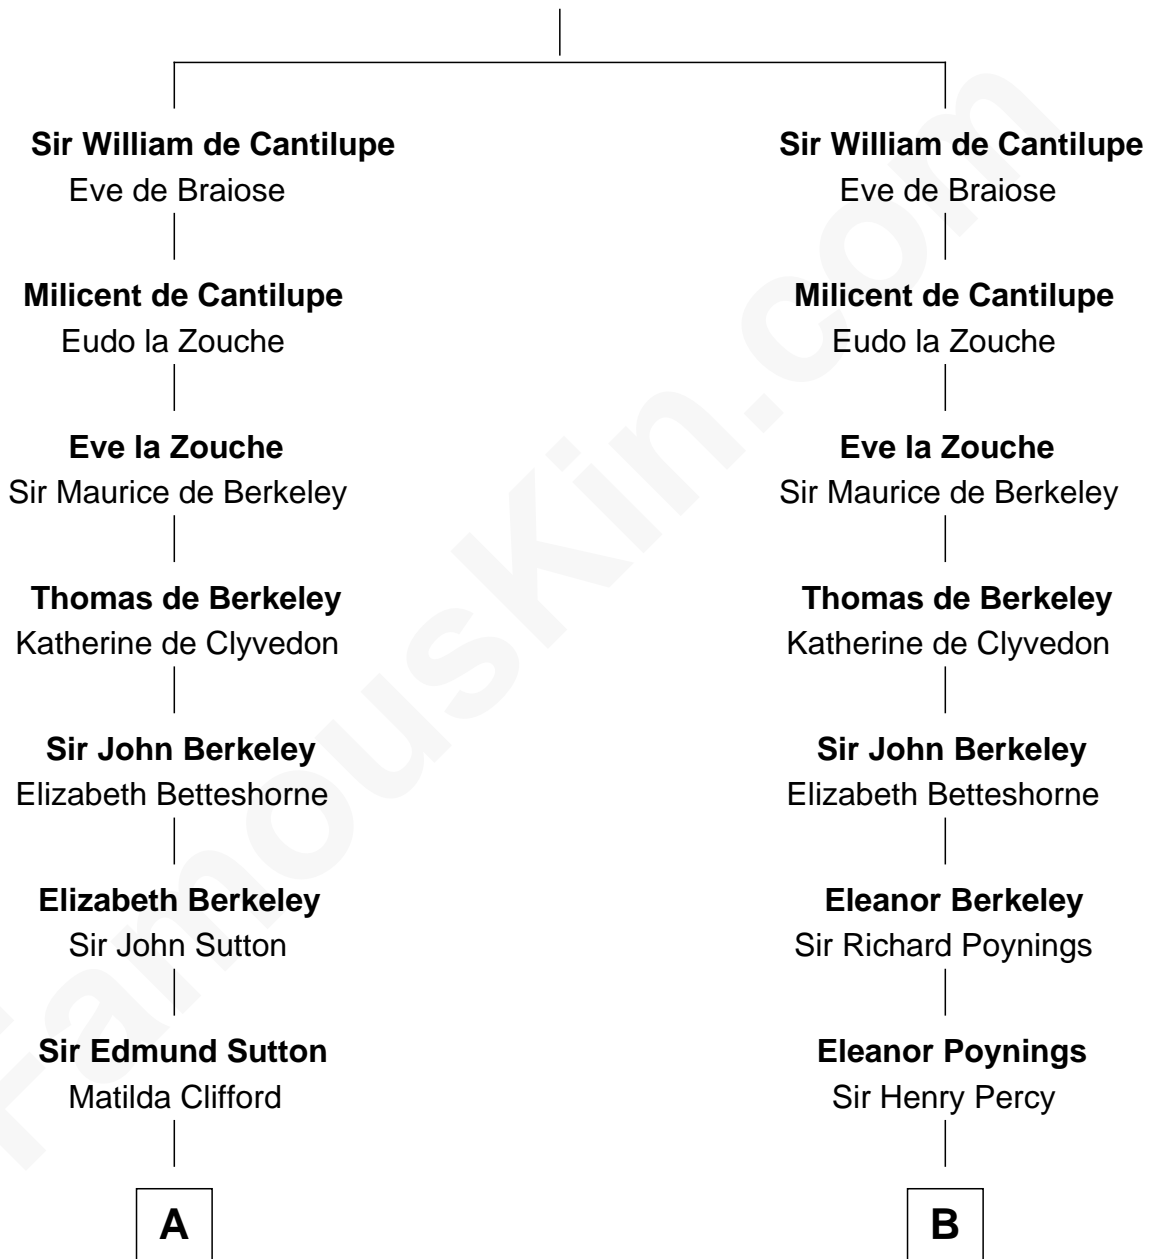

FamousKin.com

Relationship Chart of

Sir Winston Churchill

Prime Minister of the United Kingdom

17th cousin 3 times removed of

Meriwether Lewis

Lewis and Clark Expedition

William de Cantilupe

C

—
Jane Stewart

Sir George Spencer-Churchill

—
Sir John Winston Spencer-Churchill

Frances Anne Emily Vane

—
Randolph Henry Spencer-Churchill

Jeanette Jerome

—
Sir Winston Churchill

Prime Minister of the United Kingdom

FamousKin.com