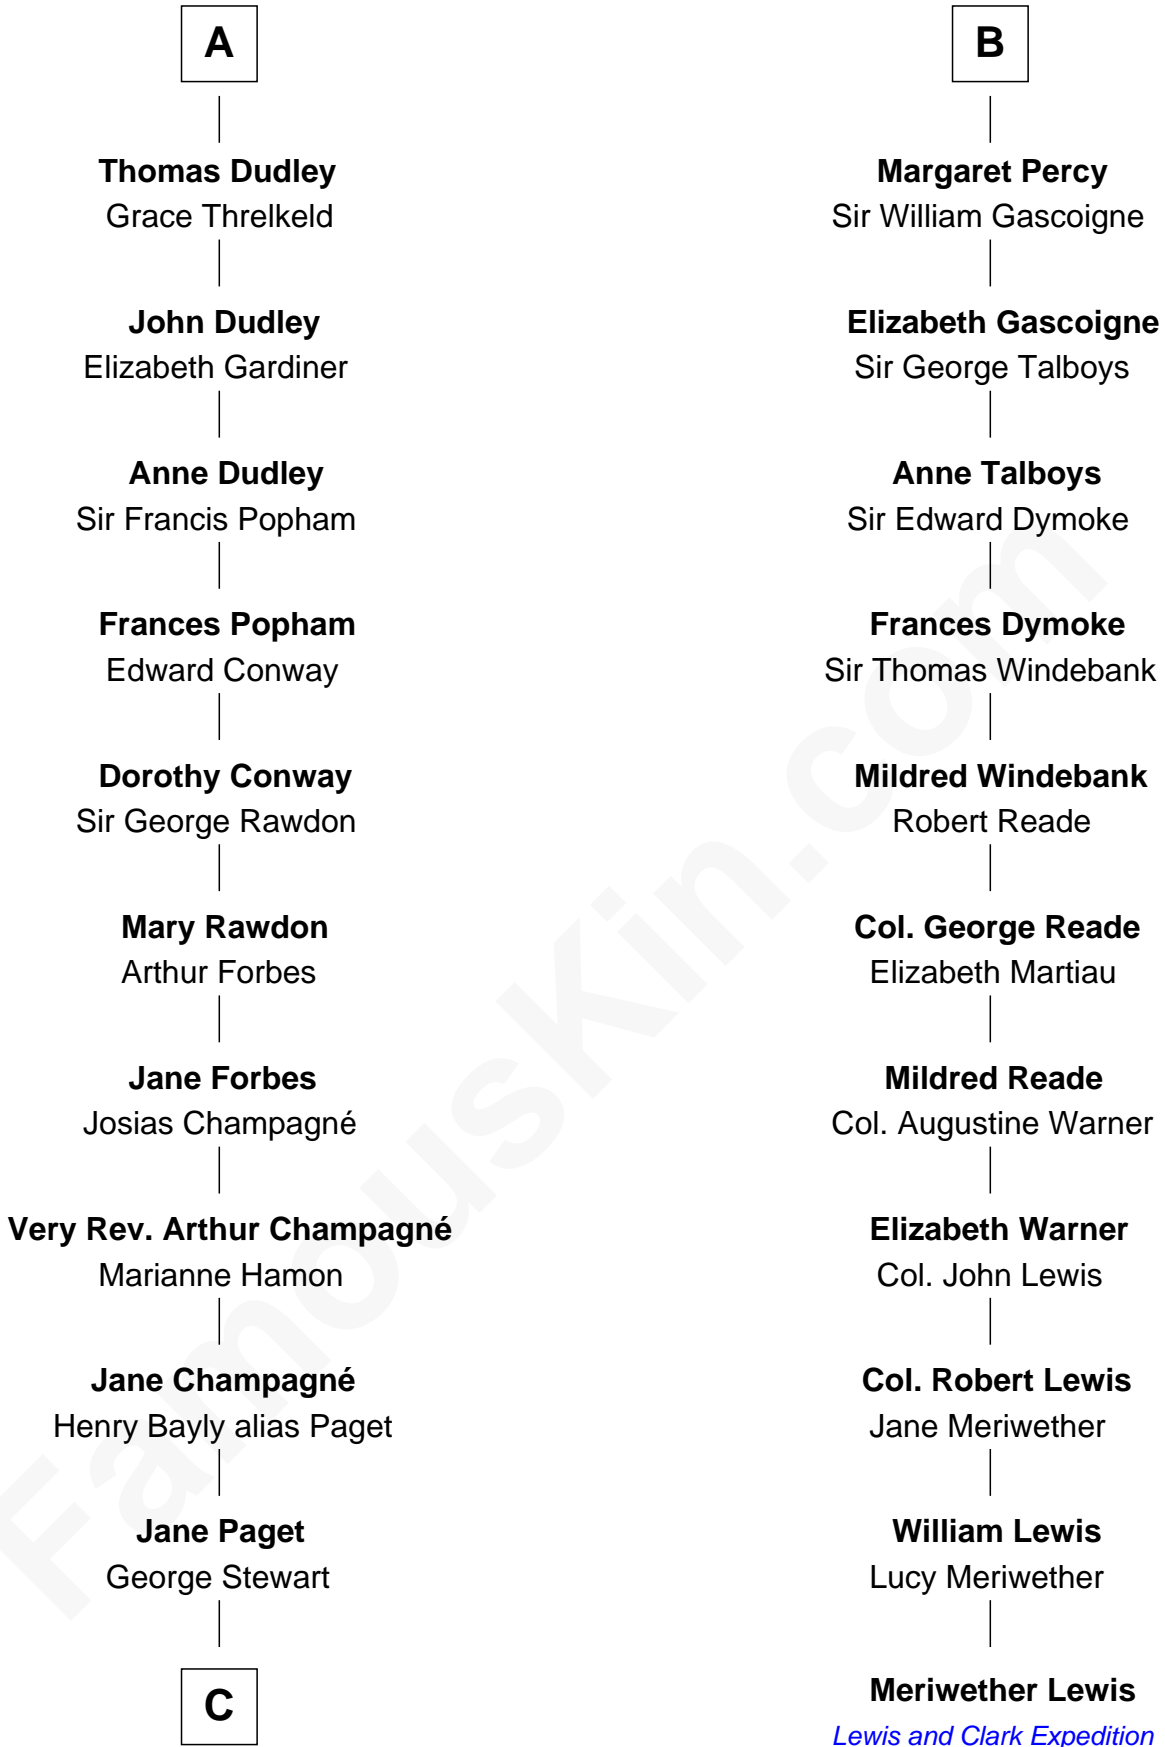

## Relationship Chart of

### Sir Winston Churchill

*Prime Minister of the United Kingdom*

17th cousin 3 times removed of

**Meriwether Lewis**

*Lewis and Clark Expedition*

**Sir William de Ferrers**

Agnes of Chester

**C**

—  
**Jane Stewart**

Sir George Spencer-Churchill

—  
**Sir John Winston Spencer-Churchill**

Frances Anne Emily Vane

—  
**Randolph Henry Spencer-Churchill**

Jeanette Jerome

—  
**Sir Winston Churchill**

*Prime Minister of the United Kingdom*