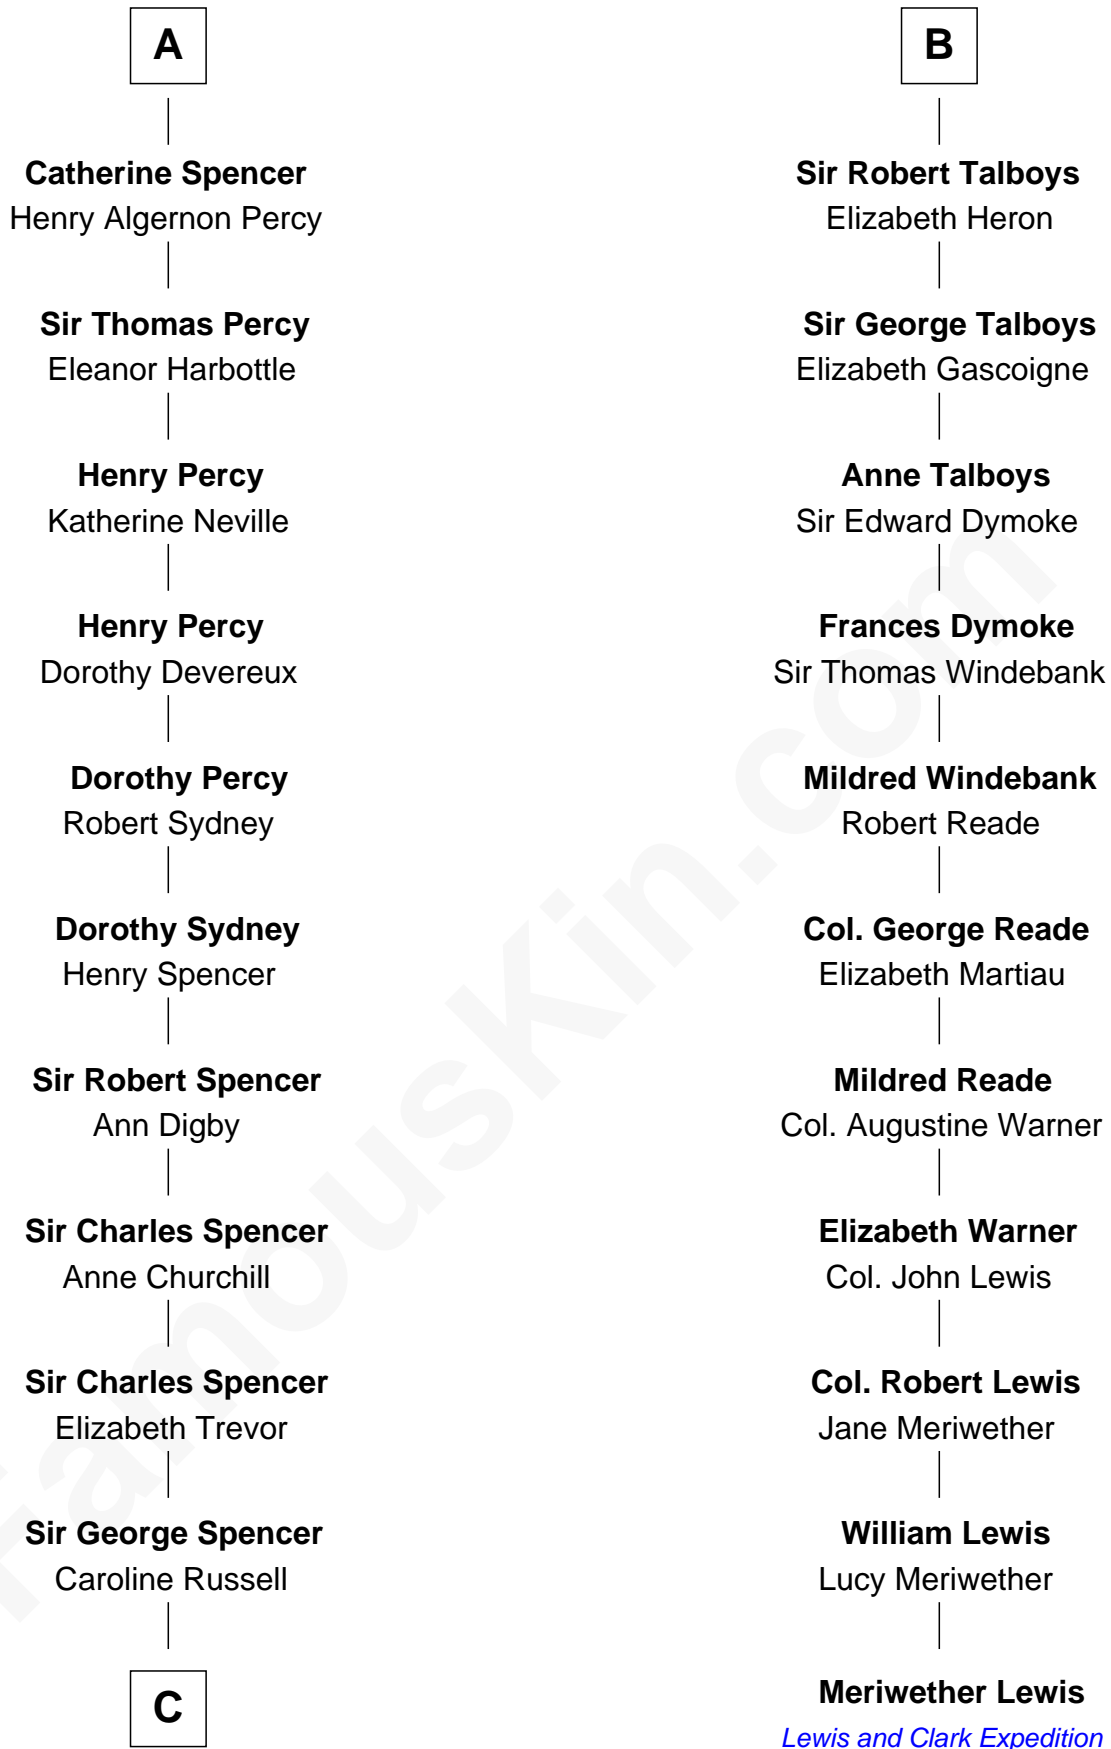

## Relationship Chart of

### Sir Winston Churchill

*Prime Minister of the United Kingdom*

17th cousin 4 times removed of

**Meriwether Lewis**

*Lewis and Clark Expedition*

**Nicholas de Segrave**

-----

**C**