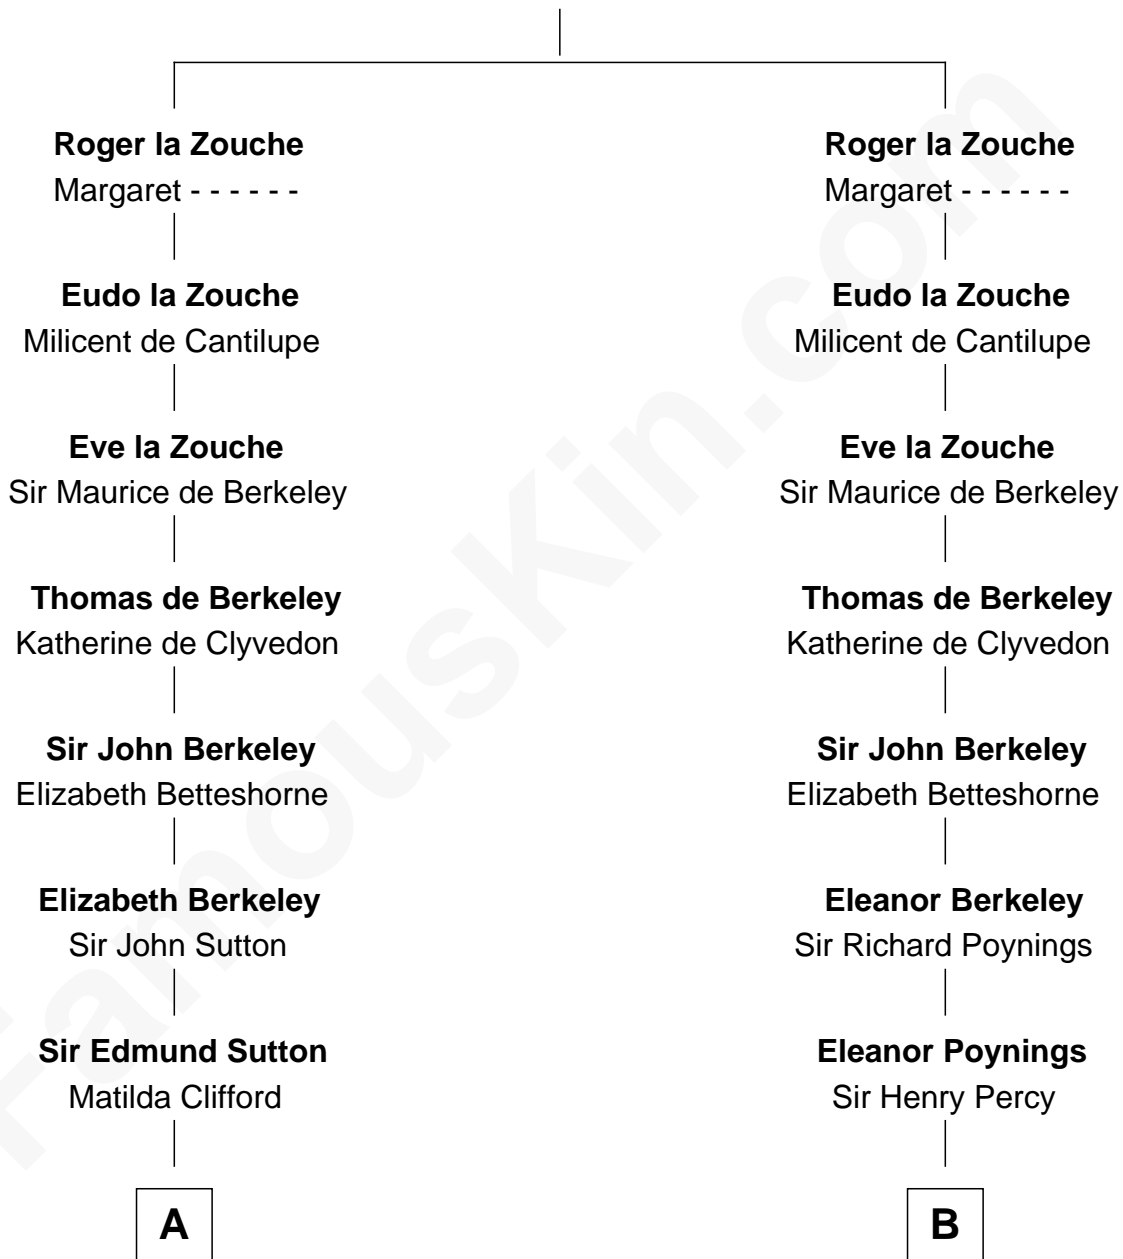

FamousKin.com

Relationship Chart of

Sir Winston Churchill

Prime Minister of the United Kingdom

17th cousin 3 times removed of

Meriwether Lewis

Lewis and Clark Expedition

Alan la Zouche

Alice de Belmeis

C

—
Jane Stewart

Sir George Spencer-Churchill

—
Sir John Winston Spencer-Churchill

Frances Anne Emily Vane

—
Randolph Henry Spencer-Churchill

Jeanette Jerome