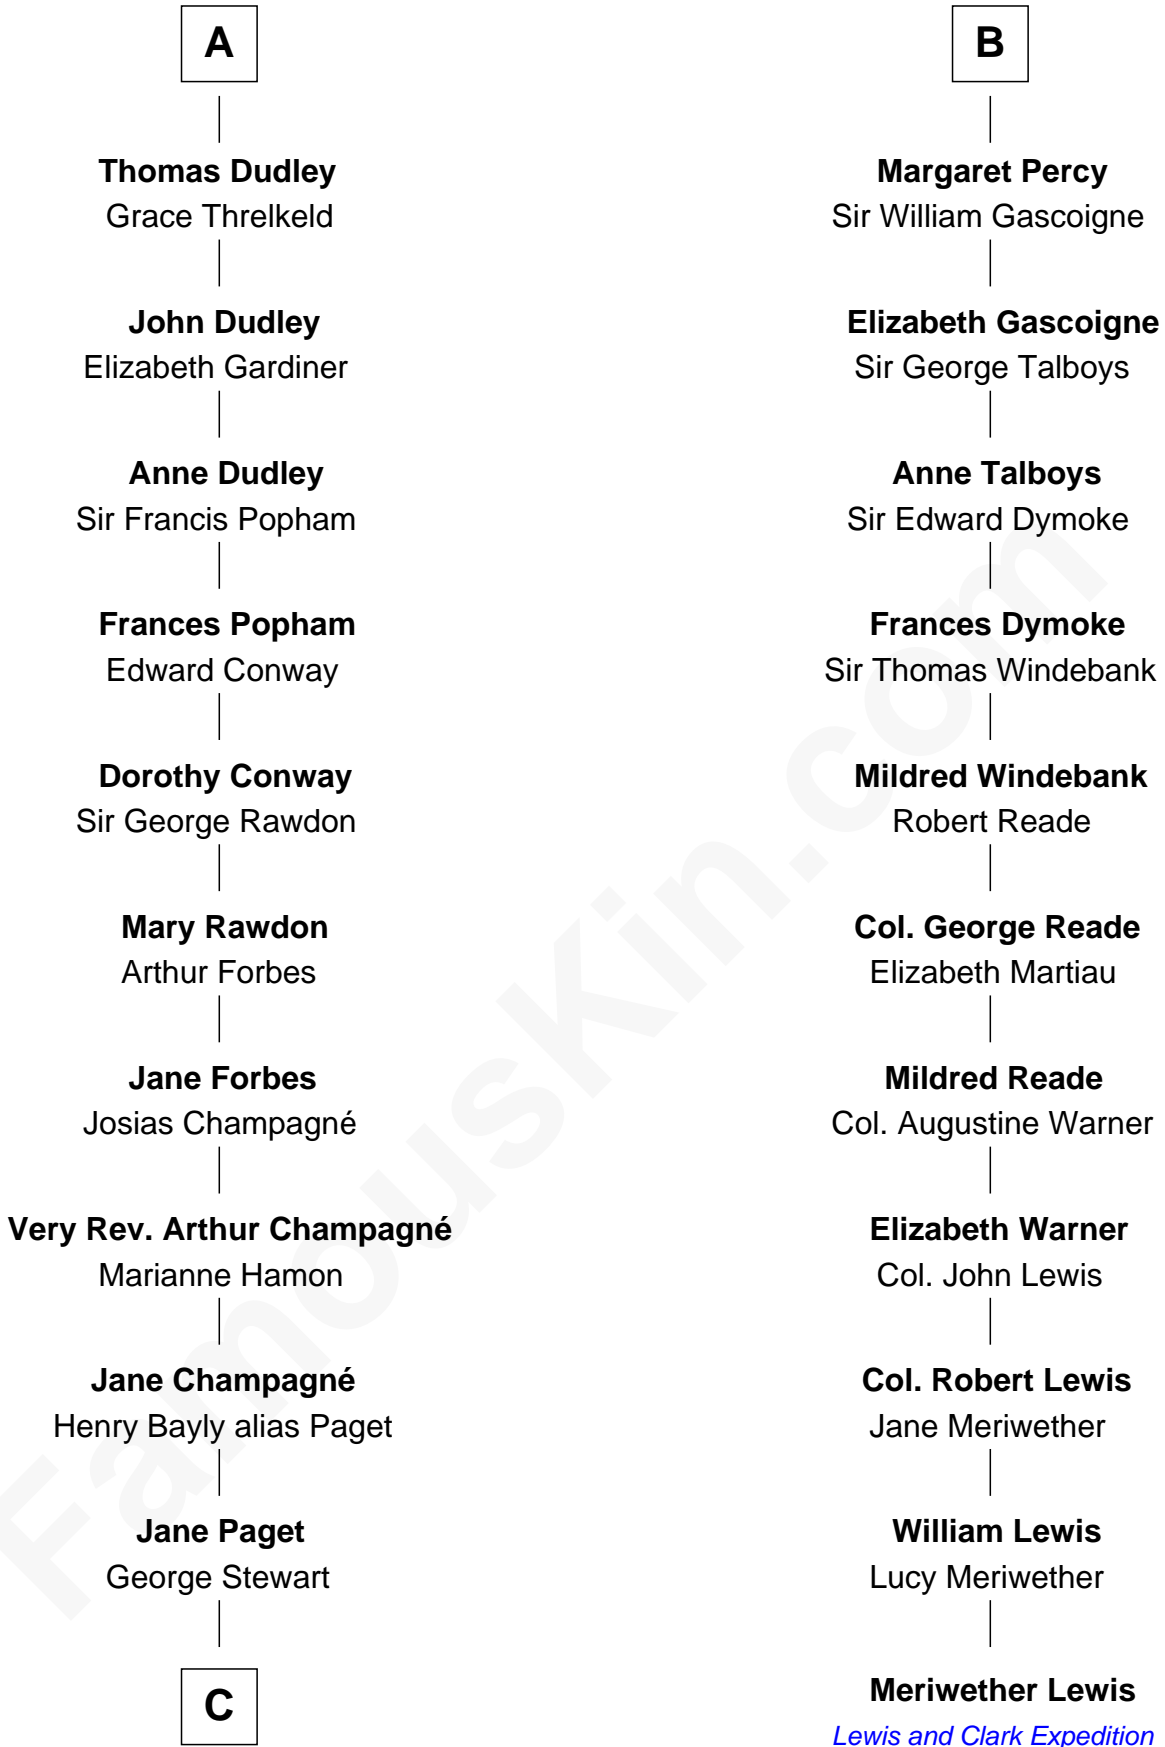

FamousKin.com

Relationship Chart of

Sir Winston Churchill

Prime Minister of the United Kingdom

17th cousin 3 times removed of

Meriwether Lewis

Lewis and Clark Expedition

Alan la Zouche

Alice de Belmeis

C

—
Jane Stewart

Sir George Spencer-Churchill

—
Sir John Winston Spencer-Churchill

Frances Anne Emily Vane

—
Randolph Henry Spencer-Churchill

Jeanette Jerome