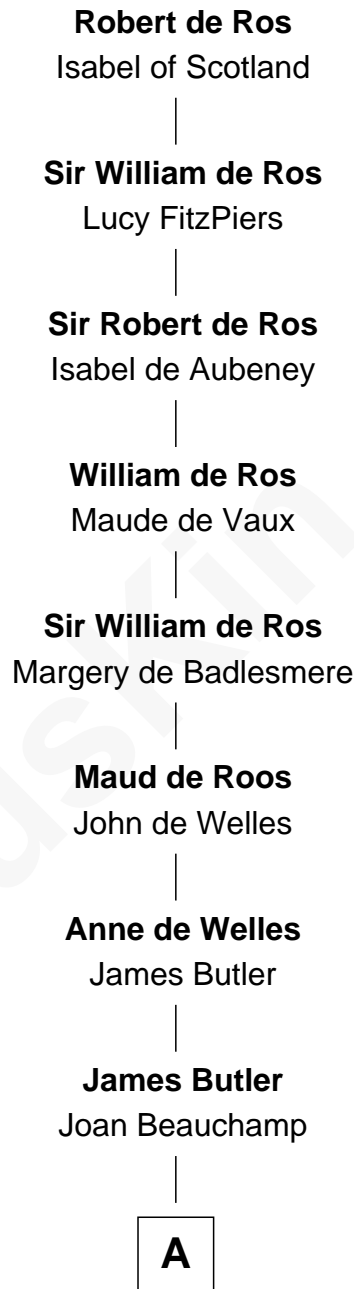

FamousKin.com
Relationship Chart of
Sir Winston Churchill
Prime Minister of the United Kingdom

21st Great-grandson of

Robert de Ros
Magna Carta Surety

A

Elizabeth Butler

John Talbot

Ann Talbot

Sir Henry Vernon

Humphrey Vernon

Alice Ludlow

George Vernon

Elizabeth Pigot

John Vernon

Elizabeth Devereux

Elizabeth Vernon

Henry Wriothesley

Thomas Wriothesley

Rachel Massüe de Ruvigny

Rachel Wriothesley

William Russell

Sir Wriothesley Russell

Elizabeth Howland

John Russell

Gertrude Leveson-Gower