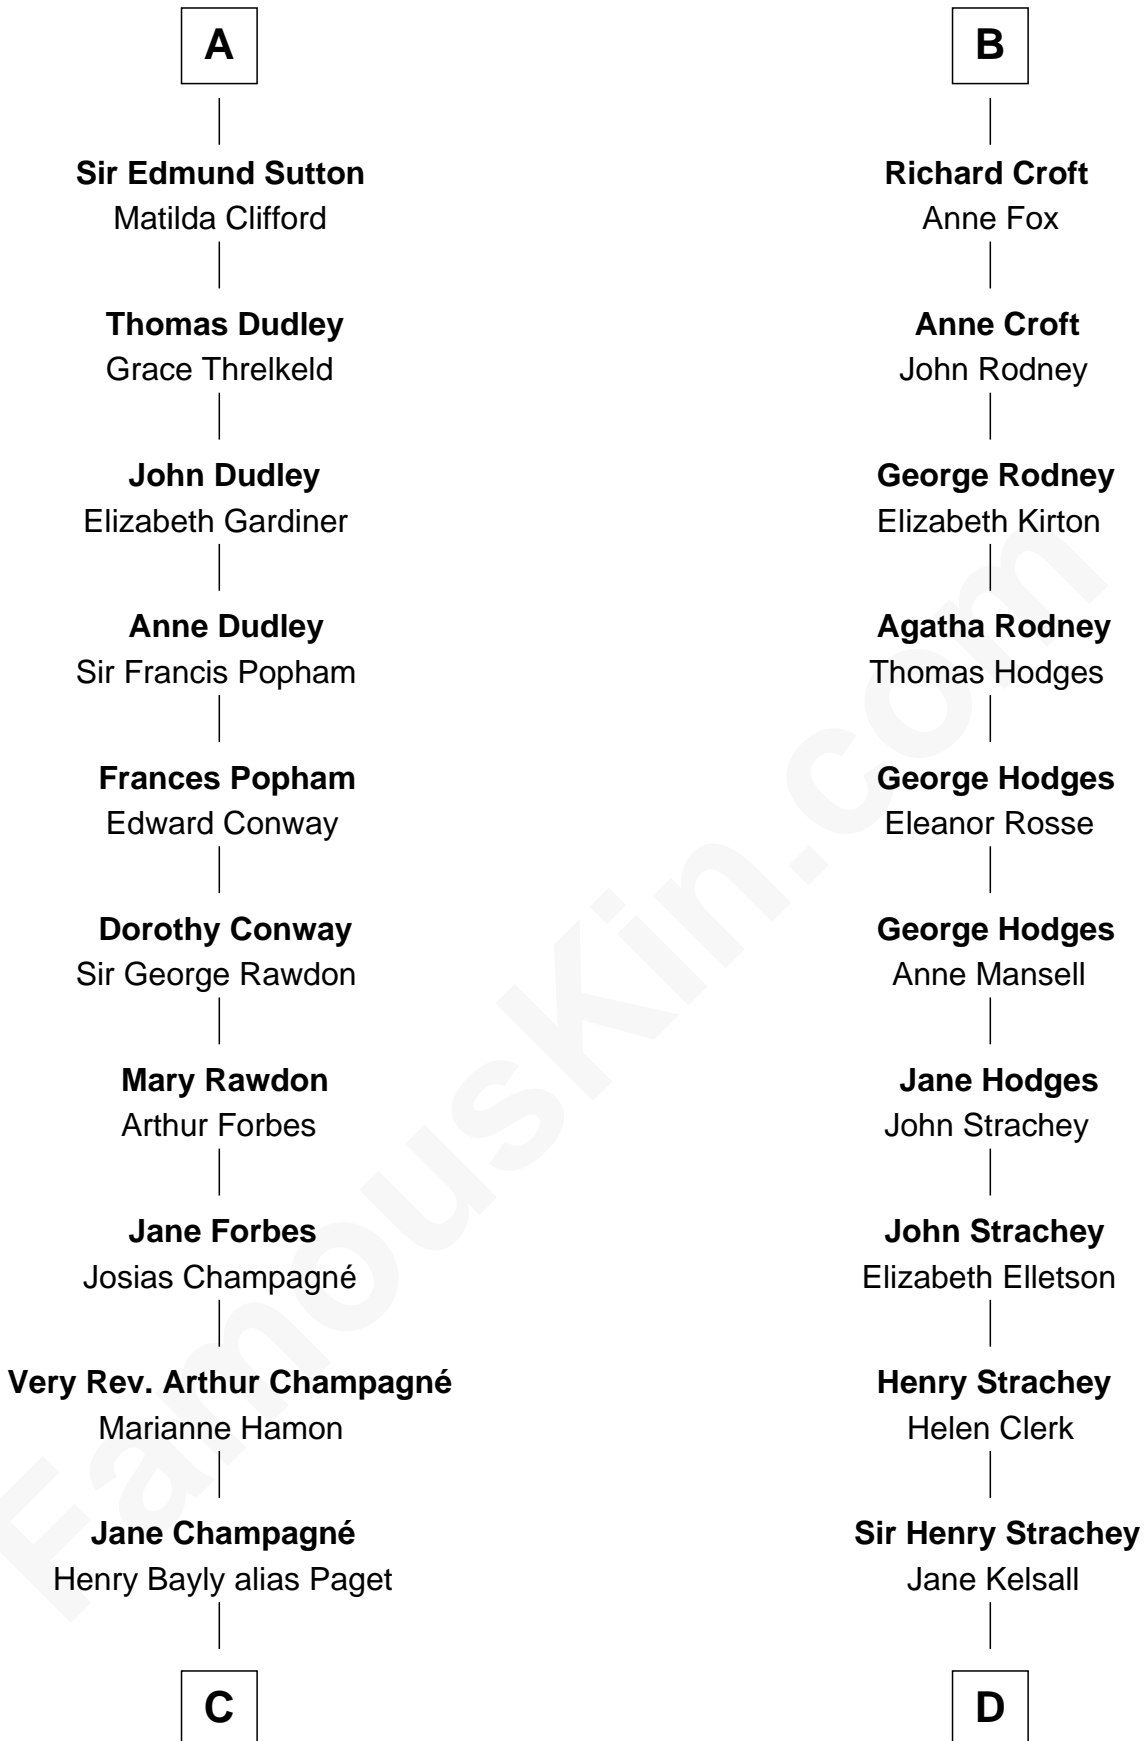

FamousKin.com

Relationship Chart of

Sir Winston Churchill

Prime Minister of the United Kingdom

19th cousin 2 times removed of

Lytton Strachey

Author and Co-Founder of Bloomsbury Group

C

Jane Paget
George Stewart

Jane Stewart
Sir George Spencer-Churchill

Sir John Winston Spencer-Churchill
Frances Anne Emily Vane

Randolph Henry Spencer-Churchill
Jeanette Jerome

Sir Winston Churchill
Prime Minister of the United Kingdom