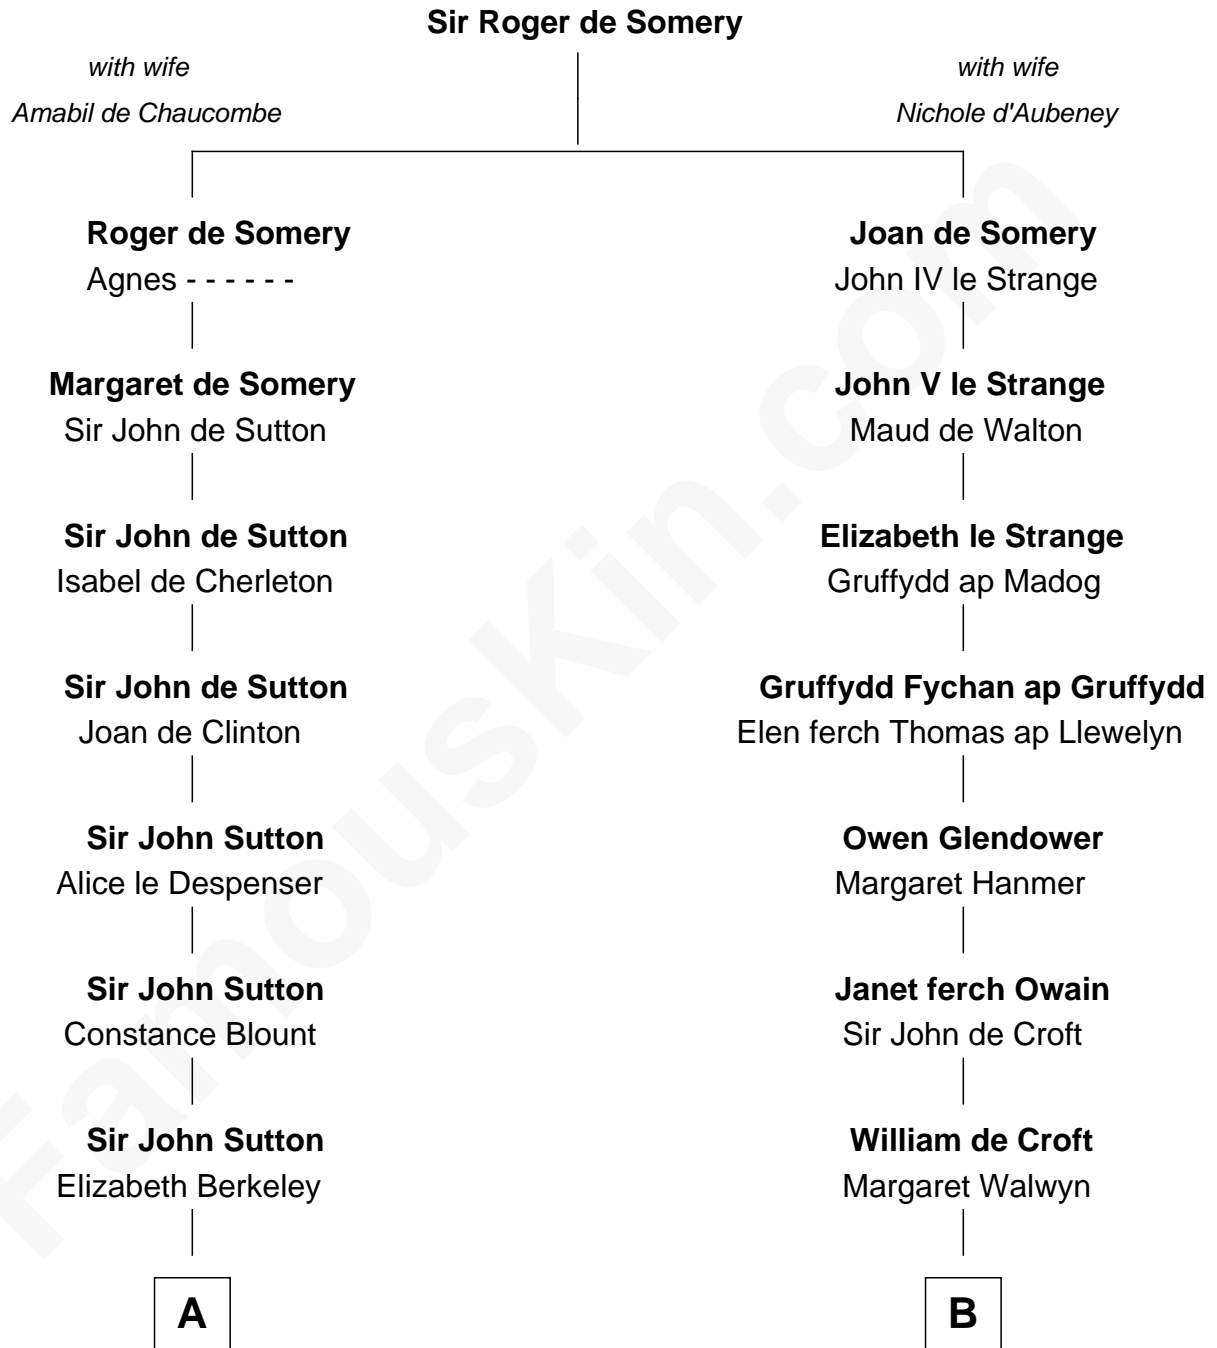

FamousKin.com

Relationship Chart of

Sir Winston Churchill

Prime Minister of the United Kingdom

19th cousin 2 times removed of

Lytton Strachey

Author and Co-Founder of Bloomsbury Group

C

Jane Paget
George Stewart

Jane Stewart
Sir George Spencer-Churchill

Sir John Winston Spencer-Churchill
Frances Anne Emily Vane

Randolph Henry Spencer-Churchill
Jeanette Jerome

Sir Winston Churchill
Prime Minister of the United Kingdom