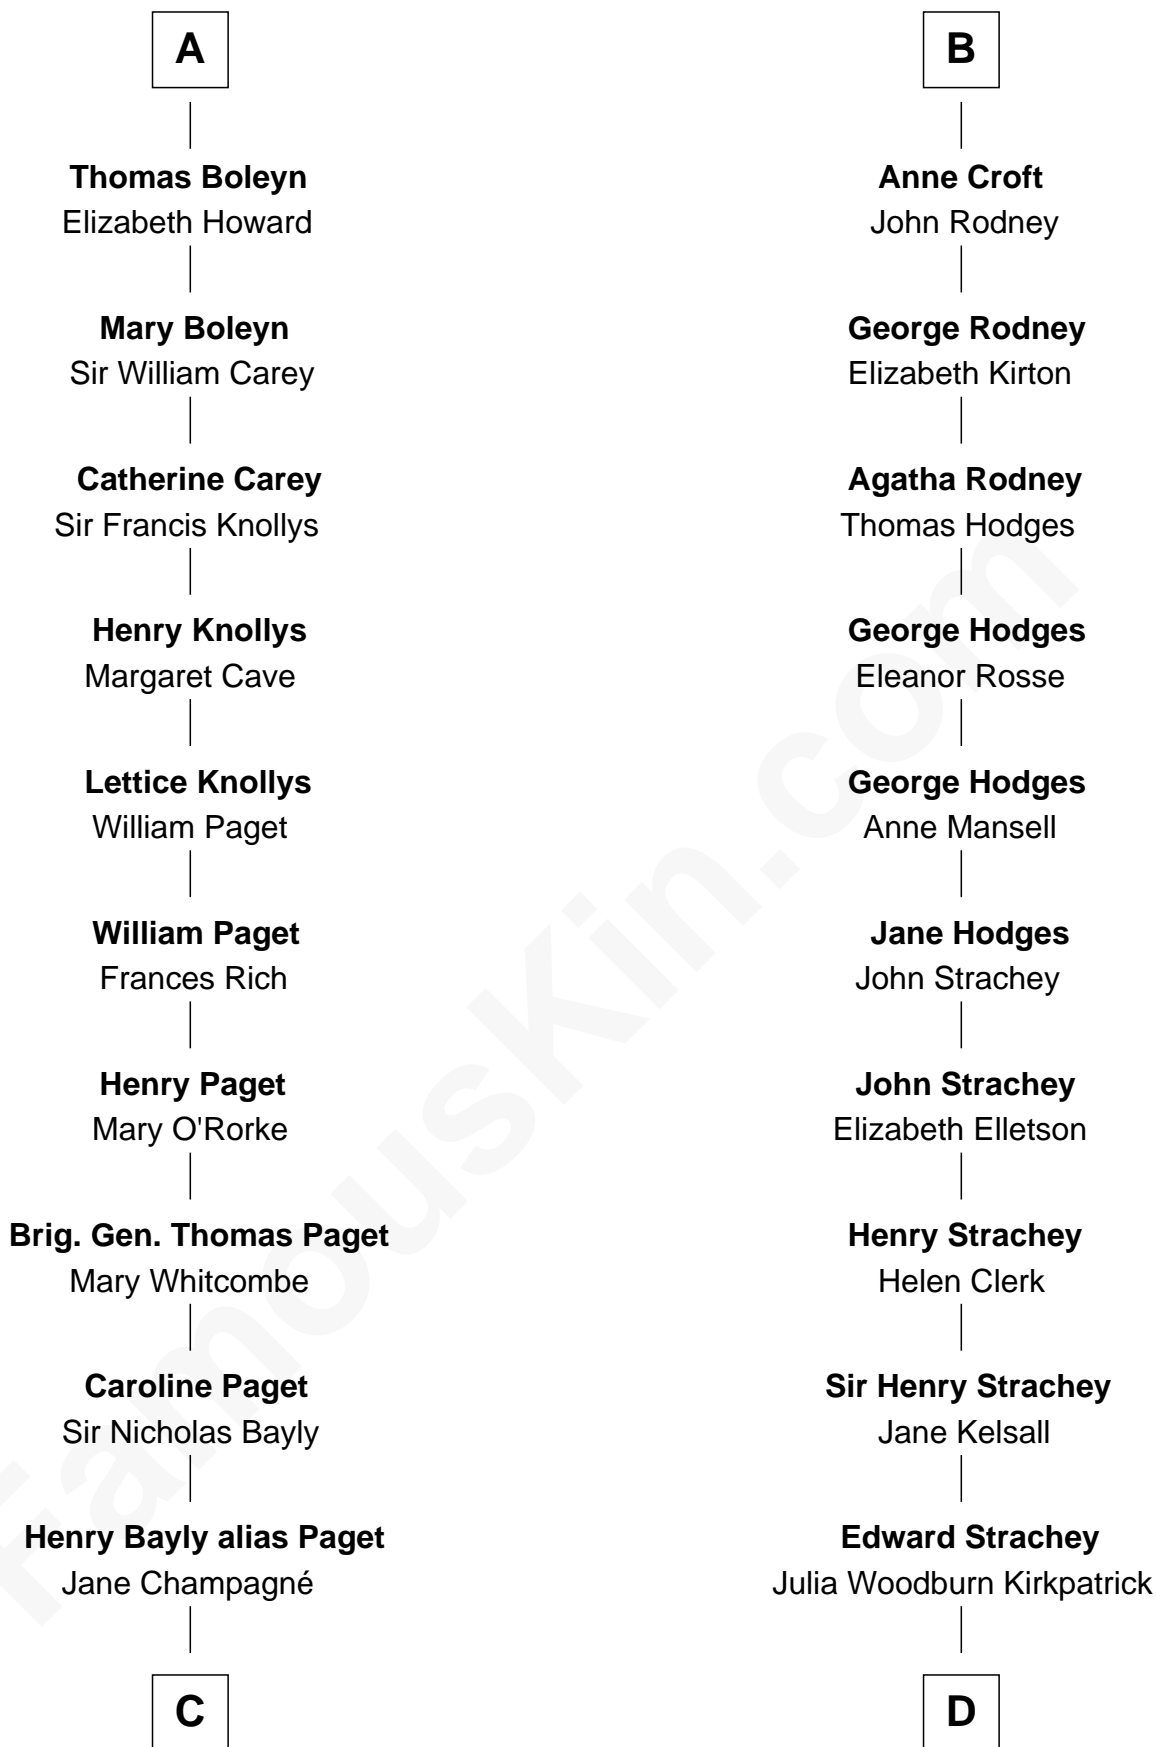

**FamousKin.com**  
**Relationship Chart of**  
**Sir Winston Churchill**

*Prime Minister of the United Kingdom*

**18th cousin 3 times removed of**

**Lytton Strachey**

*Author and Co-Founder of Bloomsbury Group*

**C**

**Jane Paget**  
George Stewart

**Jane Stewart**  
Sir George Spencer-Churchill

**Sir John Winston Spencer-Churchill**  
Frances Anne Emily Vane

**Randolph Henry Spencer-Churchill**  
Jeanette Jerome