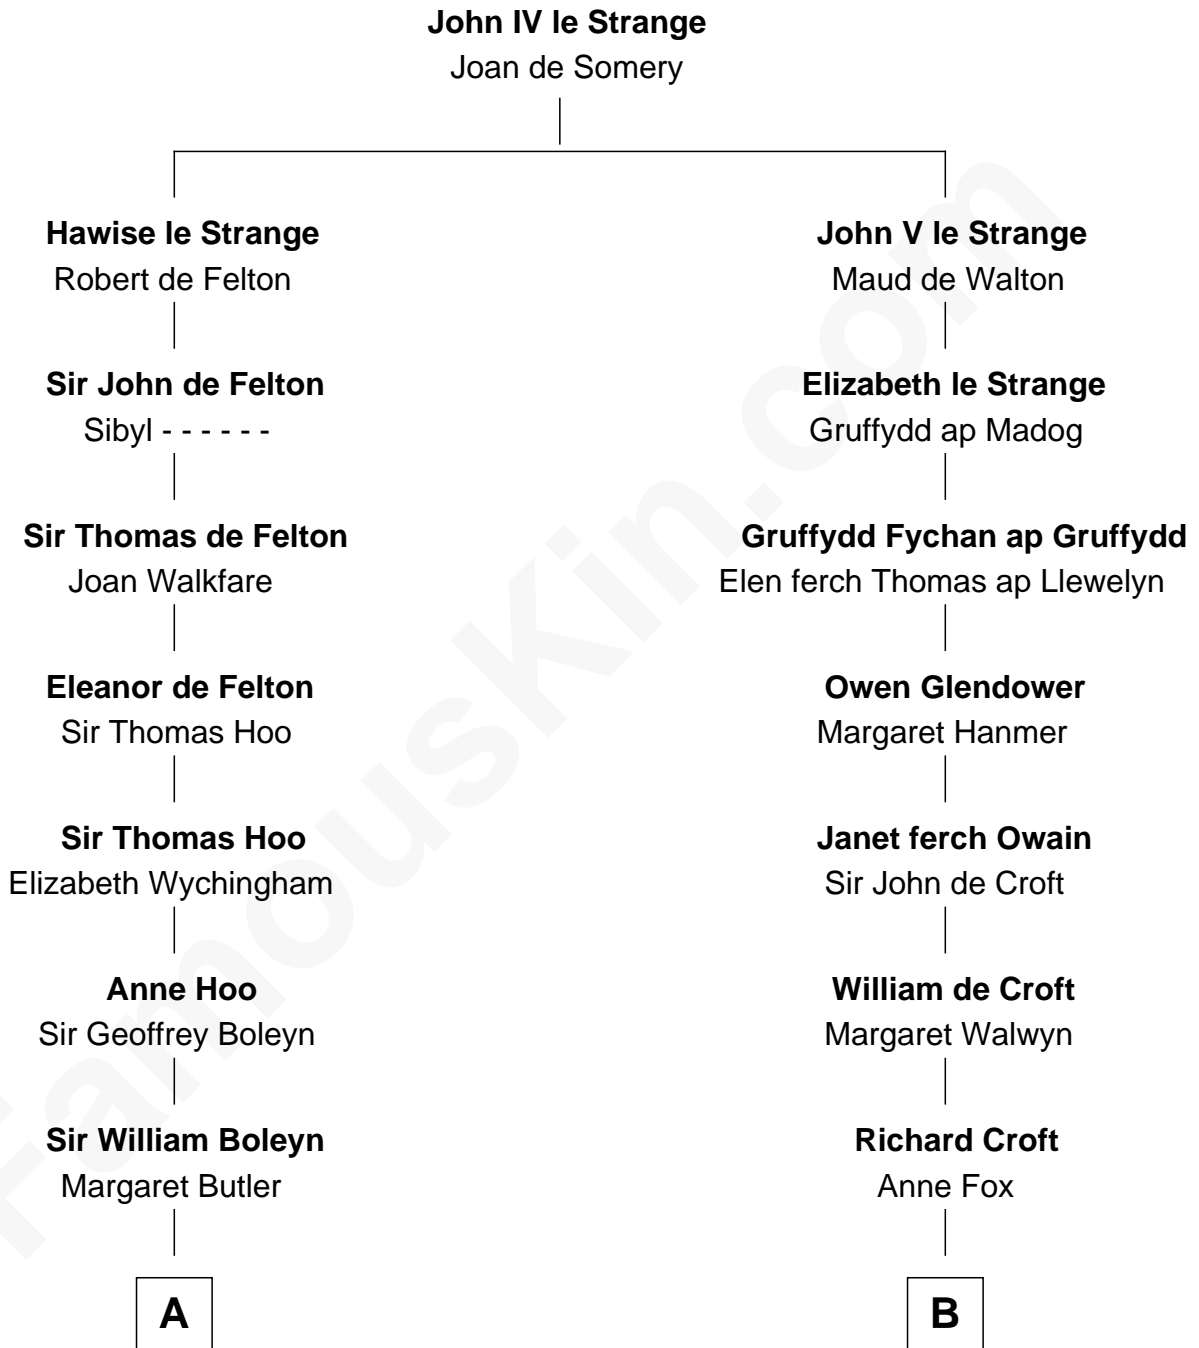

**FamousKin.com**  
**Relationship Chart of**  
**Sir Winston Churchill**

*Prime Minister of the United Kingdom*

**18th cousin 3 times removed of**

**Lytton Strachey**

*Author and Co-Founder of Bloomsbury Group*

**C**

**Jane Paget**  
George Stewart

**Jane Stewart**  
Sir George Spencer-Churchill

**Sir John Winston Spencer-Churchill**  
Frances Anne Emily Vane

**Randolph Henry Spencer-Churchill**  
Jeanette Jerome