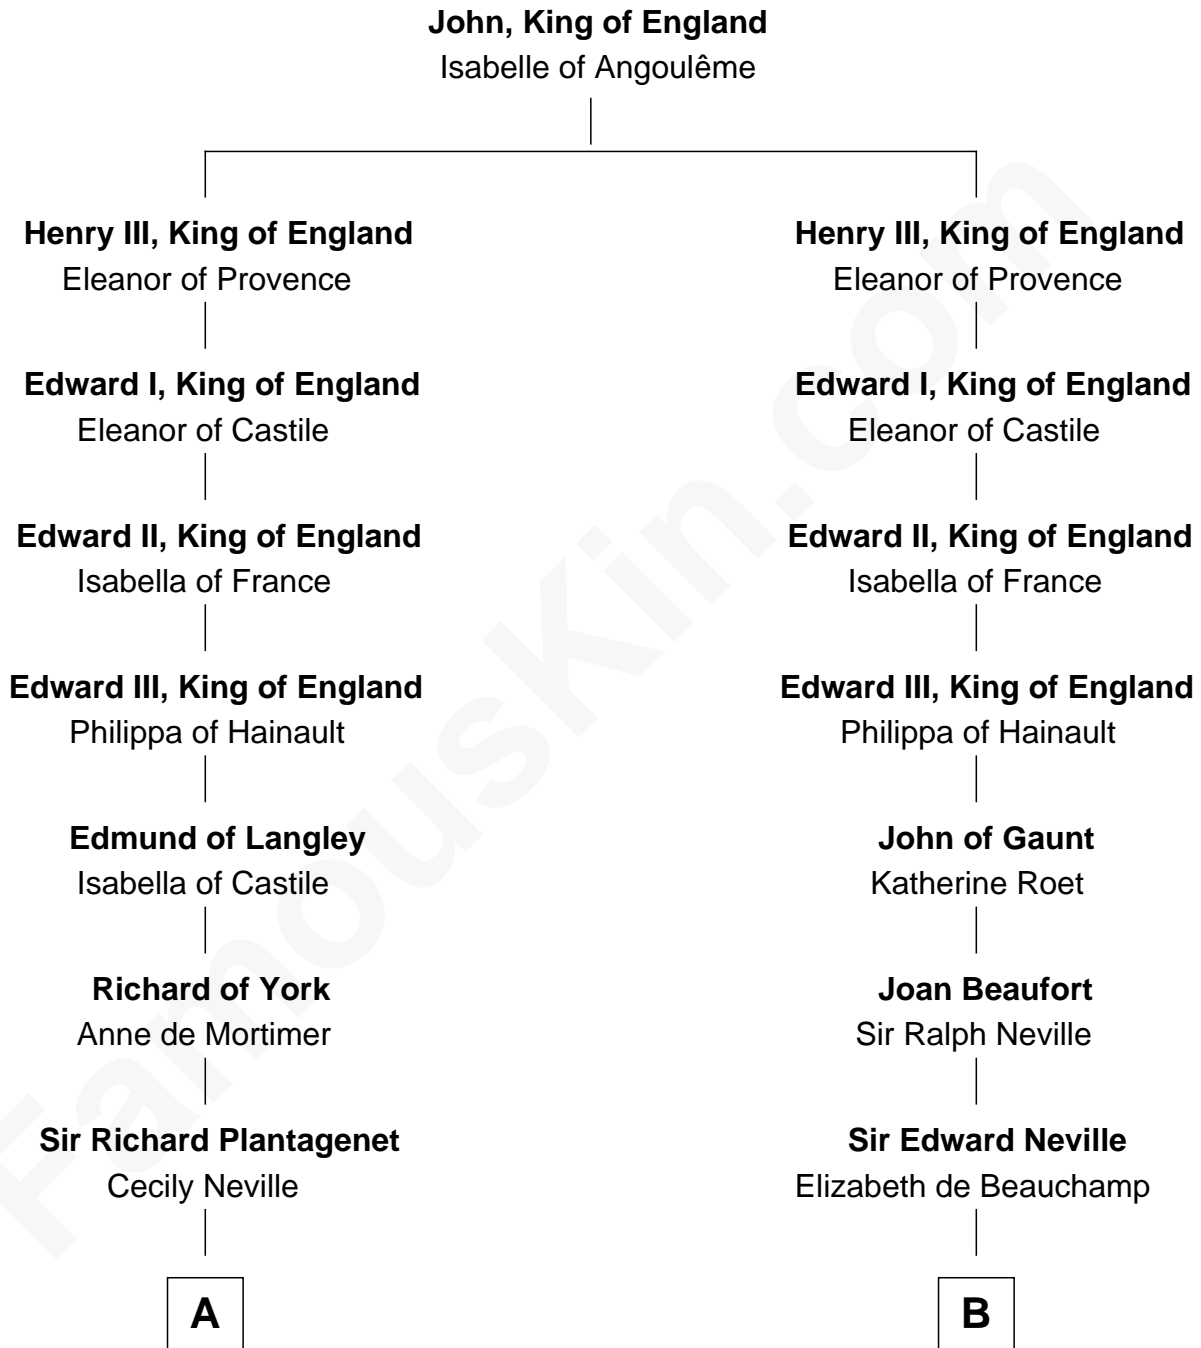

FamousKin.com

Relationship Chart of

Sir Winston Churchill

Prime Minister of the United Kingdom

19th cousin 2 times removed of

Lytton Strachey

Author and Co-Founder of Bloomsbury Group

C

Jane Paget
George Stewart

Jane Stewart
Sir George Spencer-Churchill

Sir John Winston Spencer-Churchill
Frances Anne Emily Vane

Randolph Henry Spencer-Churchill
Jeanette Jerome

Sir Winston Churchill
Prime Minister of the United Kingdom