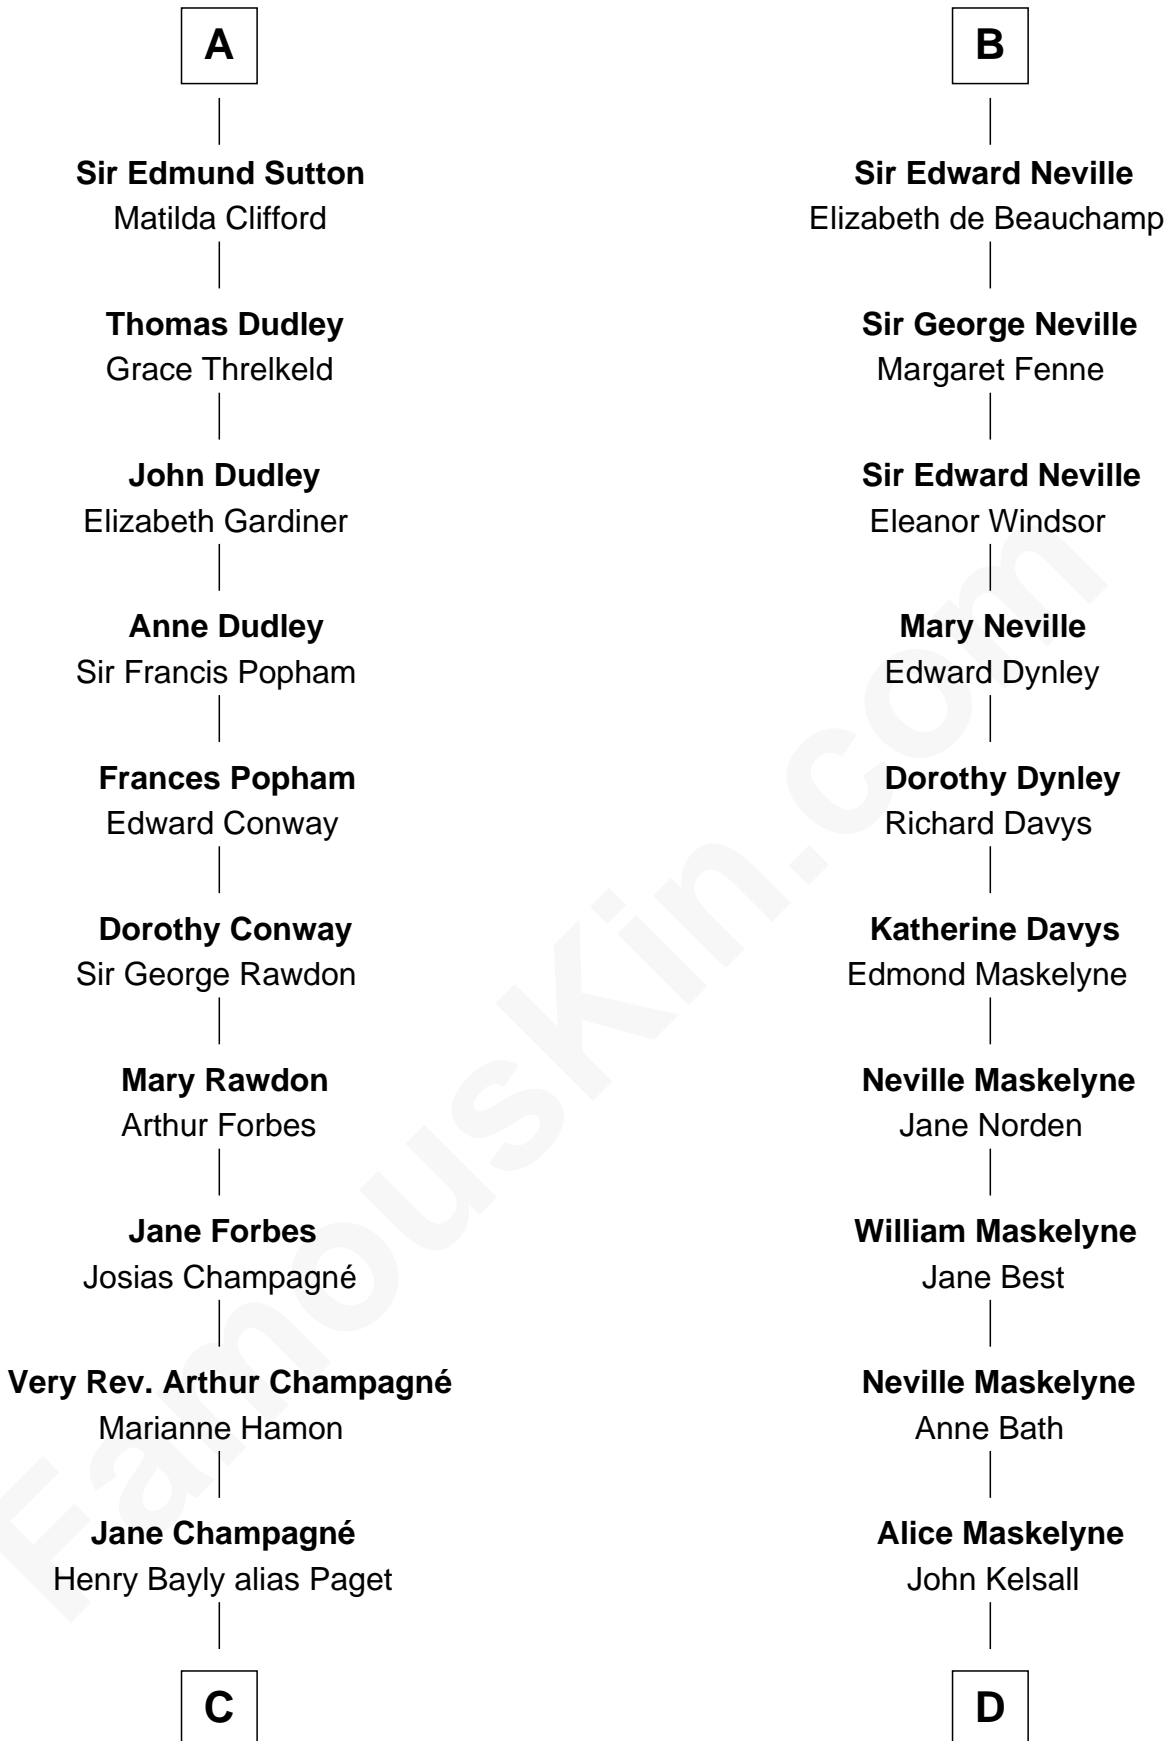

FamousKin.com

Relationship Chart of

Sir Winston Churchill

Prime Minister of the United Kingdom

20th cousin 1 time removed of

Lytton Strachey

Author and Co-Founder of Bloomsbury Group

Hugh de Kevelioc

C

Jane Paget
George Stewart

Jane Stewart
Sir George Spencer-Churchill

Sir John Winston Spencer-Churchill
Frances Anne Emily Vane

Randolph Henry Spencer-Churchill
Jeanette Jerome

Sir Winston Churchill
Prime Minister of the United Kingdom