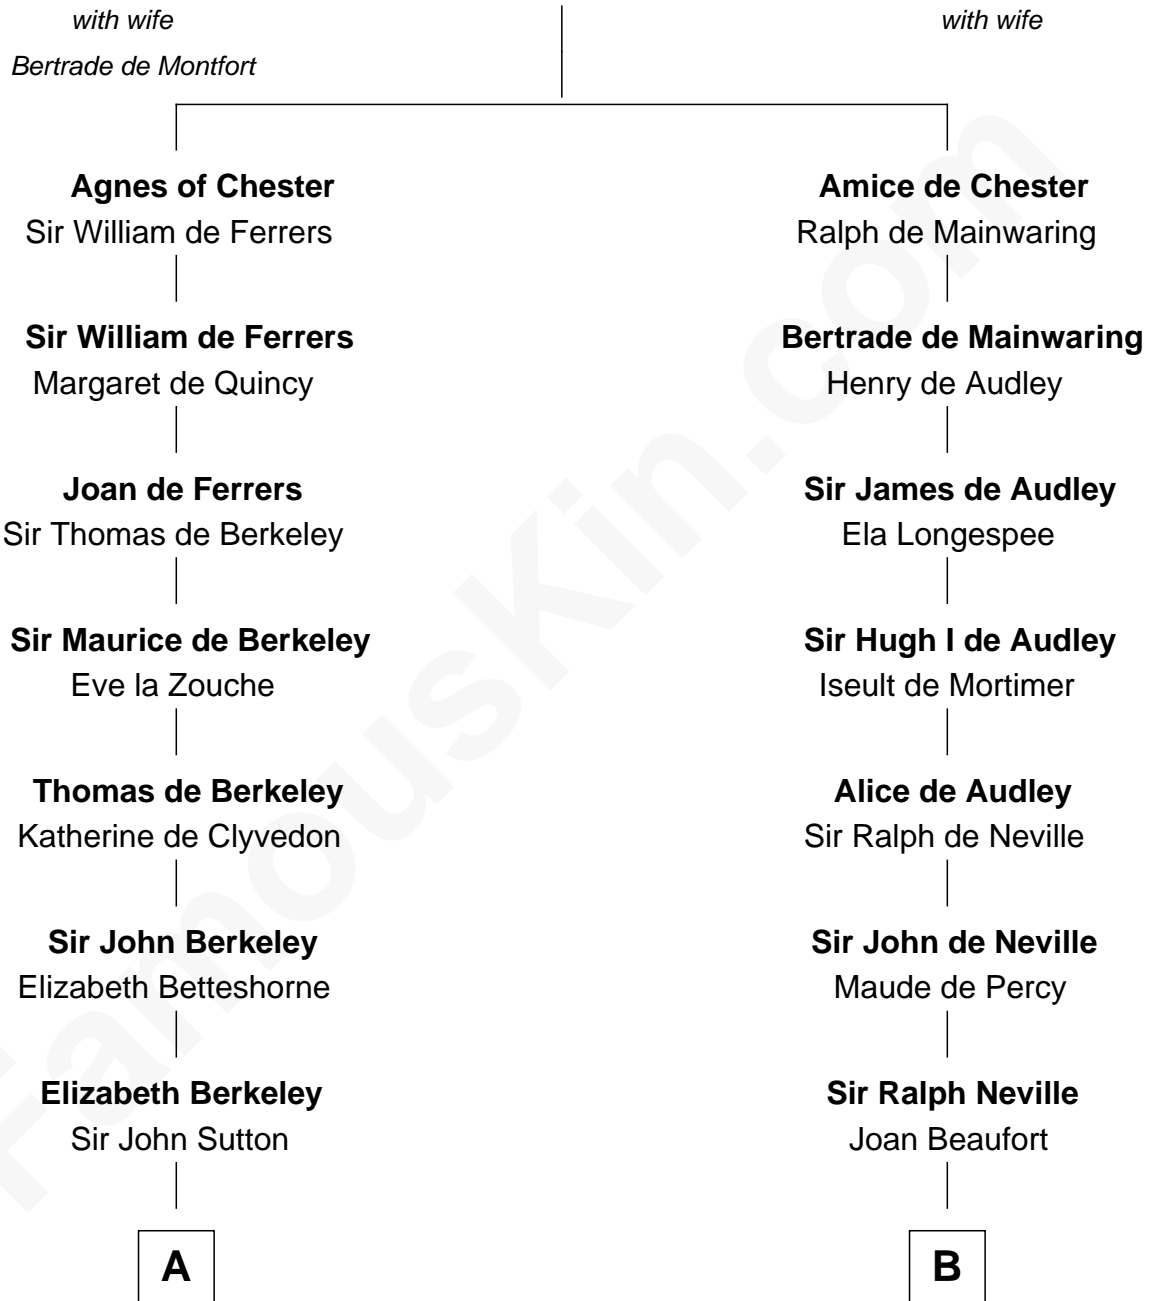

FamousKin.com

Relationship Chart of

Sir Winston Churchill

Prime Minister of the United Kingdom

20th cousin 1 time removed of

Lytton Strachey

Author and Co-Founder of Bloomsbury Group

Hugh de Kevelioc

C

Jane Paget
George Stewart

Jane Stewart
Sir George Spencer-Churchill

Sir John Winston Spencer-Churchill
Frances Anne Emily Vane

Randolph Henry Spencer-Churchill
Jeanette Jerome

Sir Winston Churchill
Prime Minister of the United Kingdom