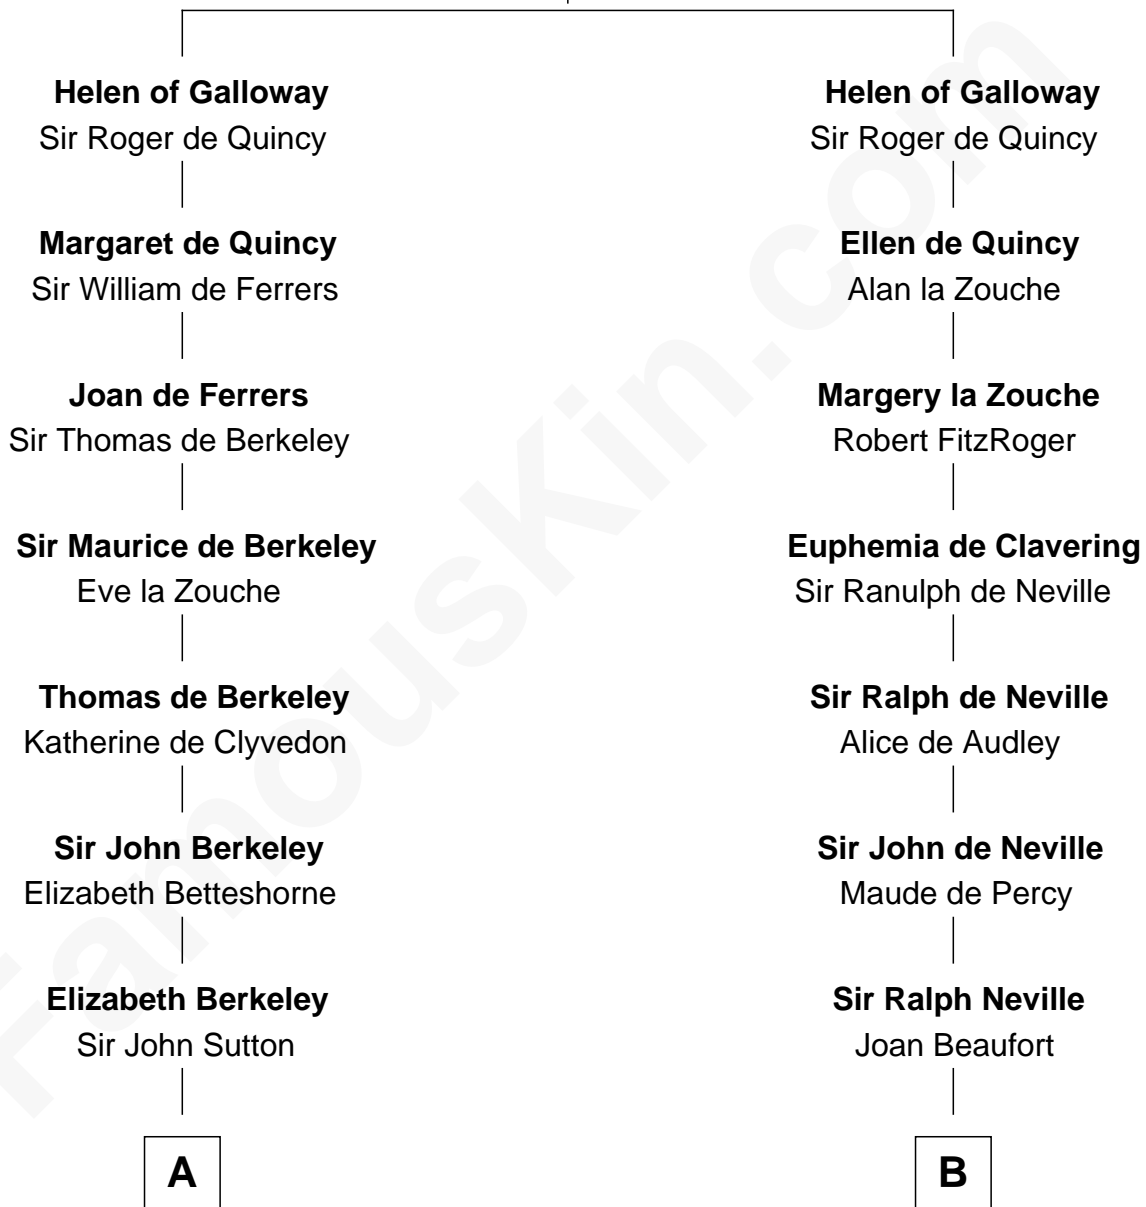

FamousKin.com

Relationship Chart of

Sir Winston Churchill

Prime Minister of the United Kingdom

20th cousin 1 time removed of

Lytton Strachey

Author and Co-Founder of Bloomsbury Group

Alan of Galloway

Helen de l'Isle

C

Jane Paget
George Stewart

Jane Stewart
Sir George Spencer-Churchill

Sir John Winston Spencer-Churchill
Frances Anne Emily Vane

Randolph Henry Spencer-Churchill
Jeanette Jerome

Sir Winston Churchill
Prime Minister of the United Kingdom