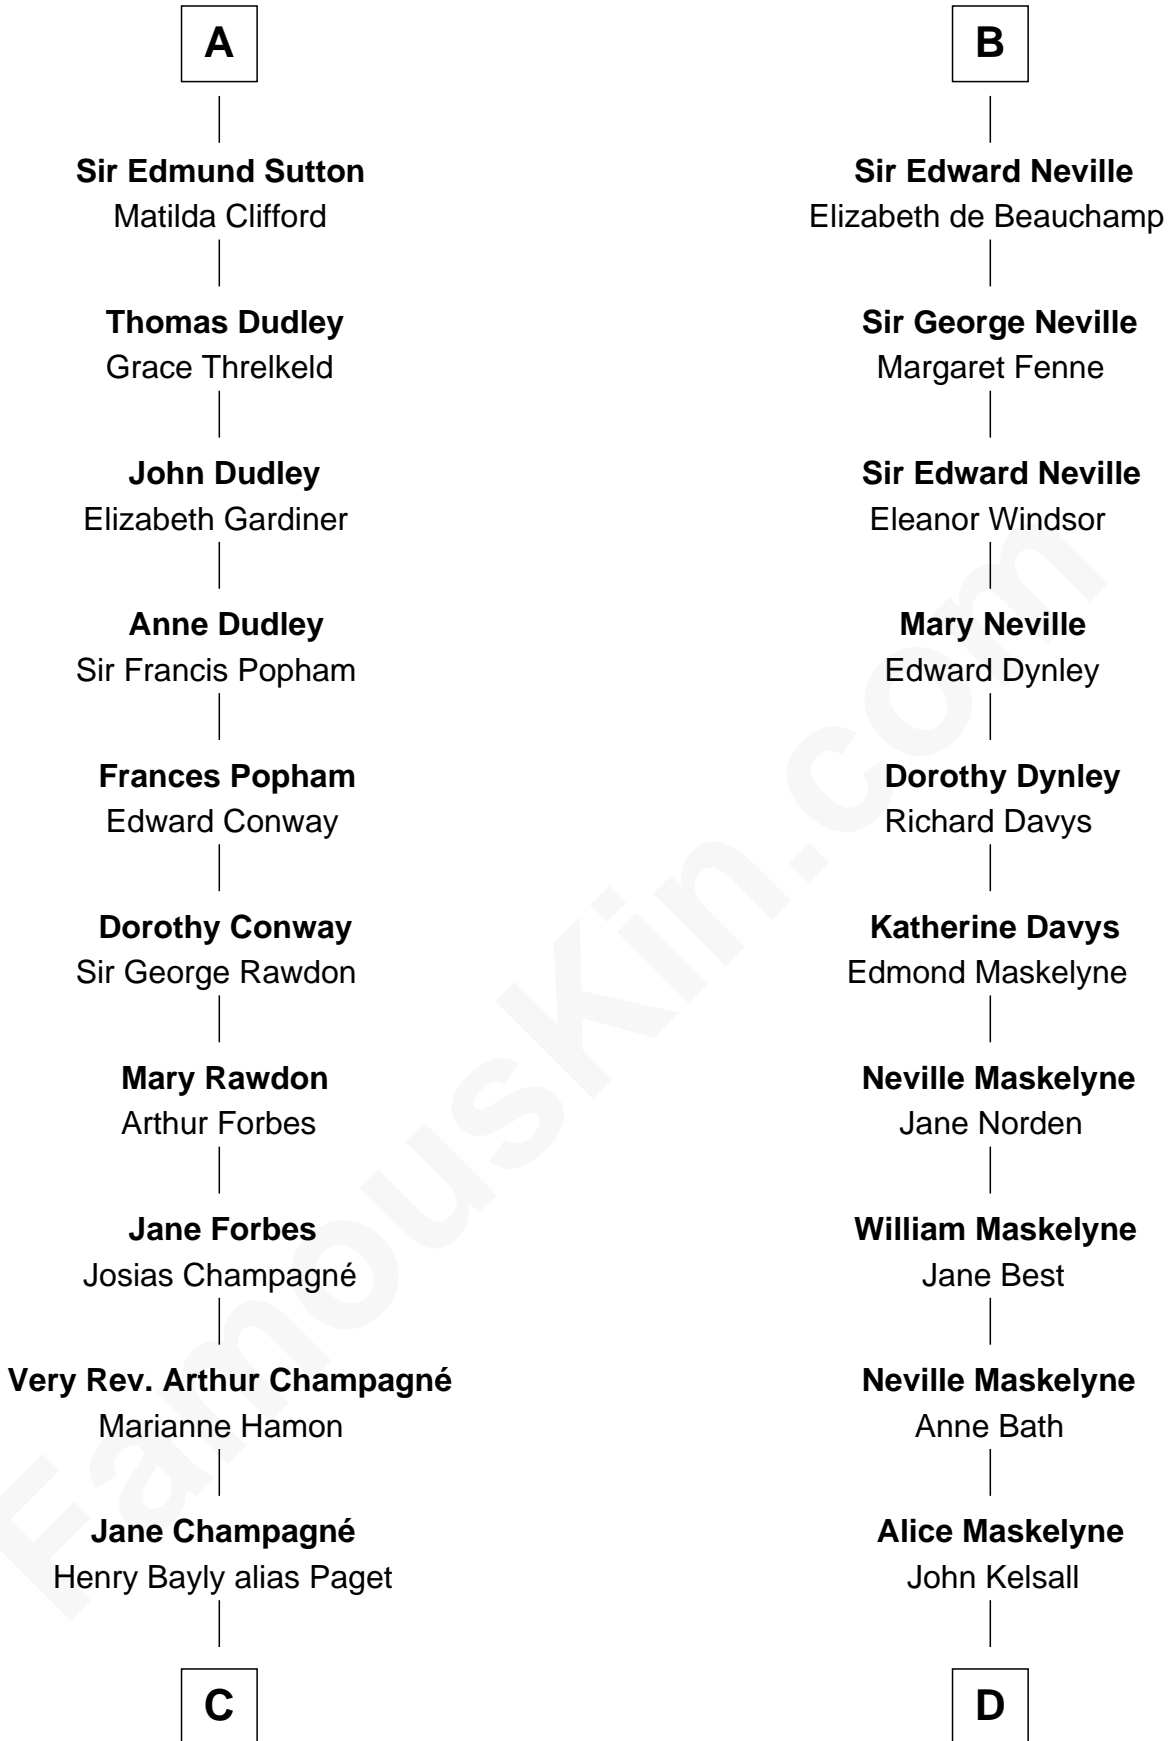

FamousKin.com

Relationship Chart of

Sir Winston Churchill

Prime Minister of the United Kingdom

20th cousin 1 time removed of

Lytton Strachey

Author and Co-Founder of Bloomsbury Group

Alan of Galloway

Helen de l'Isle

C

Jane Paget
George Stewart

Jane Stewart
Sir George Spencer-Churchill

Sir John Winston Spencer-Churchill
Frances Anne Emily Vane

Randolph Henry Spencer-Churchill
Jeanette Jerome

Sir Winston Churchill
Prime Minister of the United Kingdom