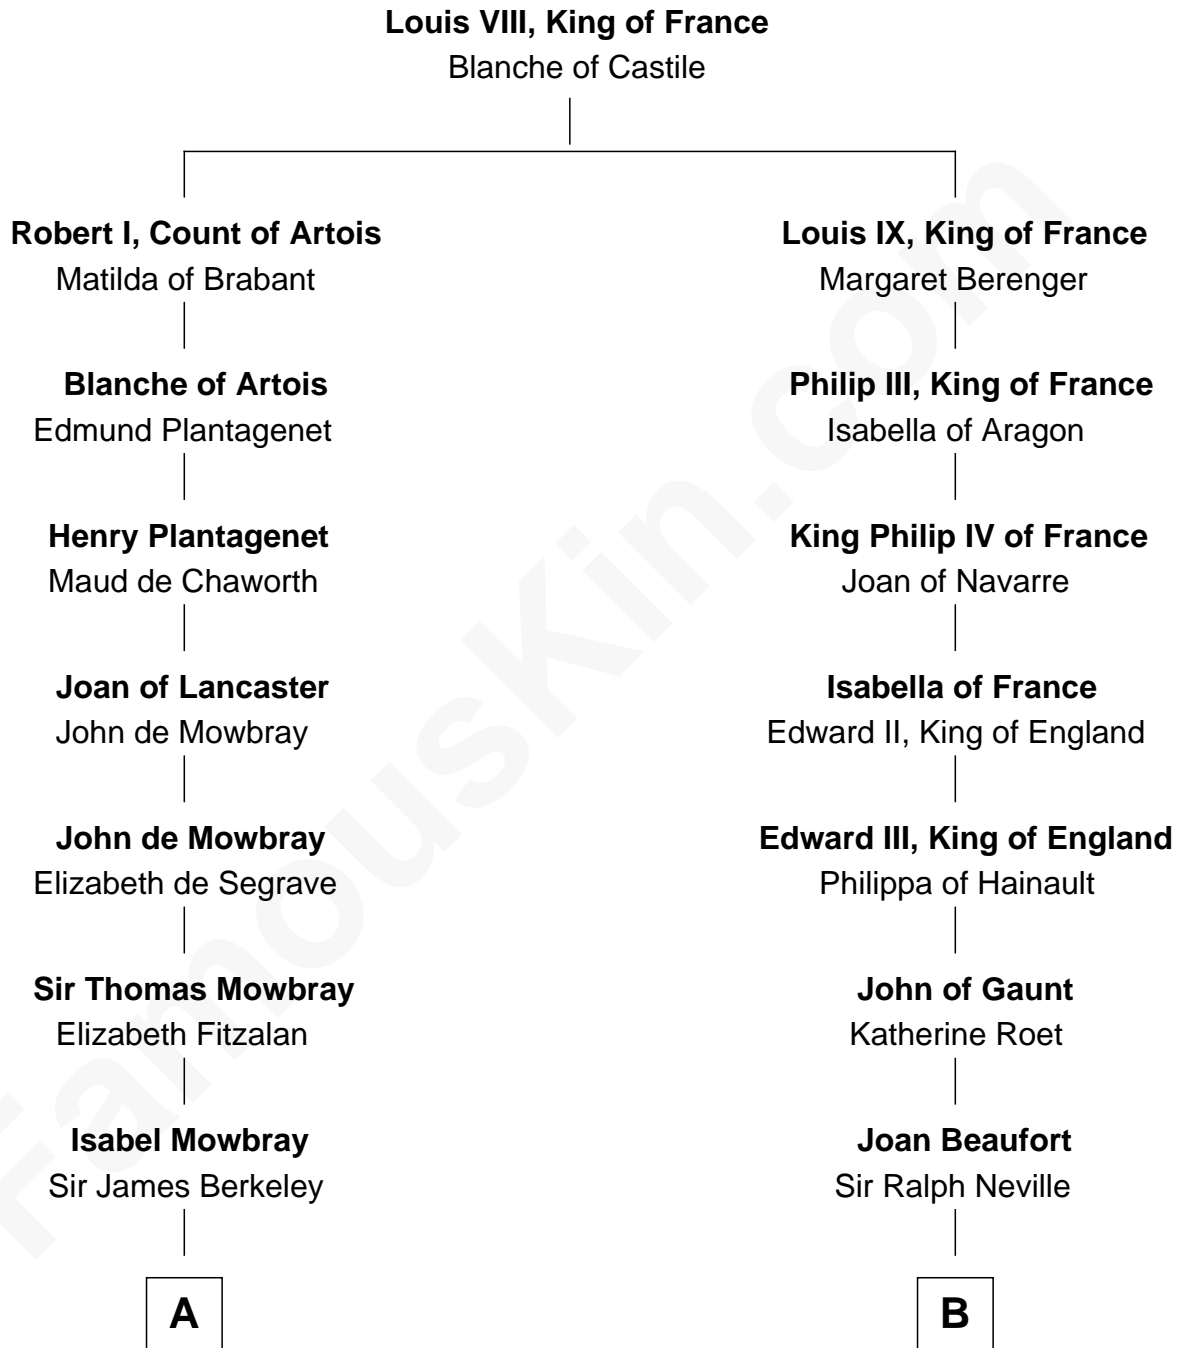

## Relationship Chart of

### Sir Winston Churchill

Prime Minister of the United Kingdom

20th cousin 1 time removed of

**Lytton Strachey**

Author and Co-Founder of Bloomsbury Group

**C**

**Anne Catherine McDonnell**

Sir Henry Vane