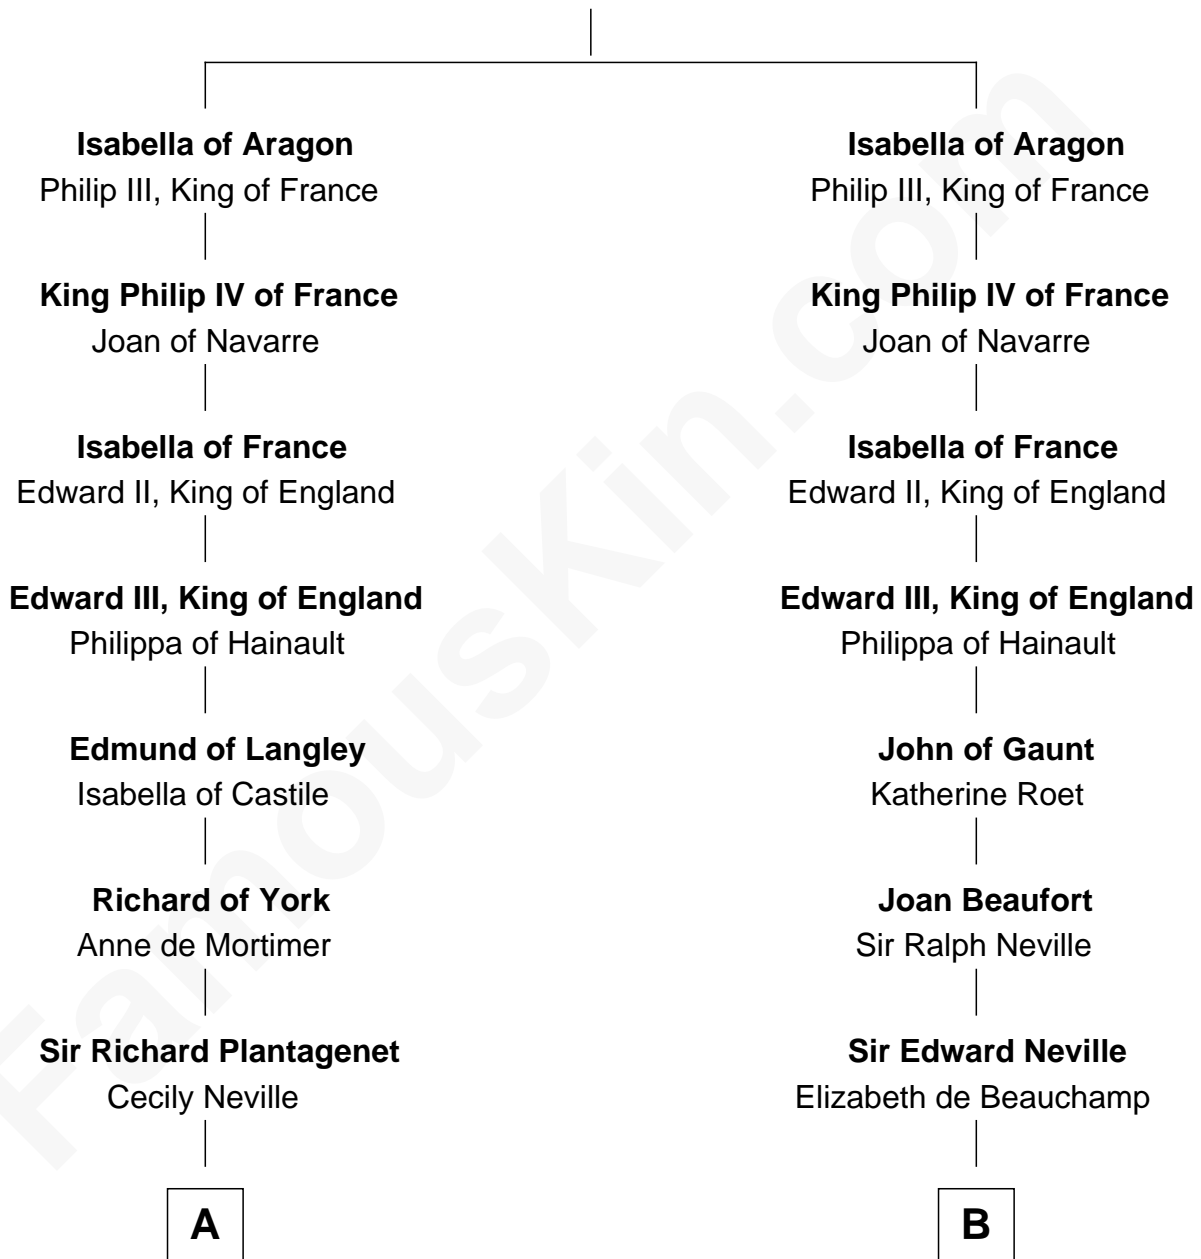

## Relationship Chart of

### Sir Winston Churchill

*Prime Minister of the United Kingdom*

**19th cousin 2 times removed of**

**Lytton Strachey**

*Author and Co-Founder of Bloomsbury Group*

**James I, King of Aragon**

Yolanda of Hungary

**C**

**Jane Paget**  
George Stewart

**Jane Stewart**  
Sir George Spencer-Churchill

**Sir John Winston Spencer-Churchill**  
Frances Anne Emily Vane

**Randolph Henry Spencer-Churchill**  
Jeanette Jerome