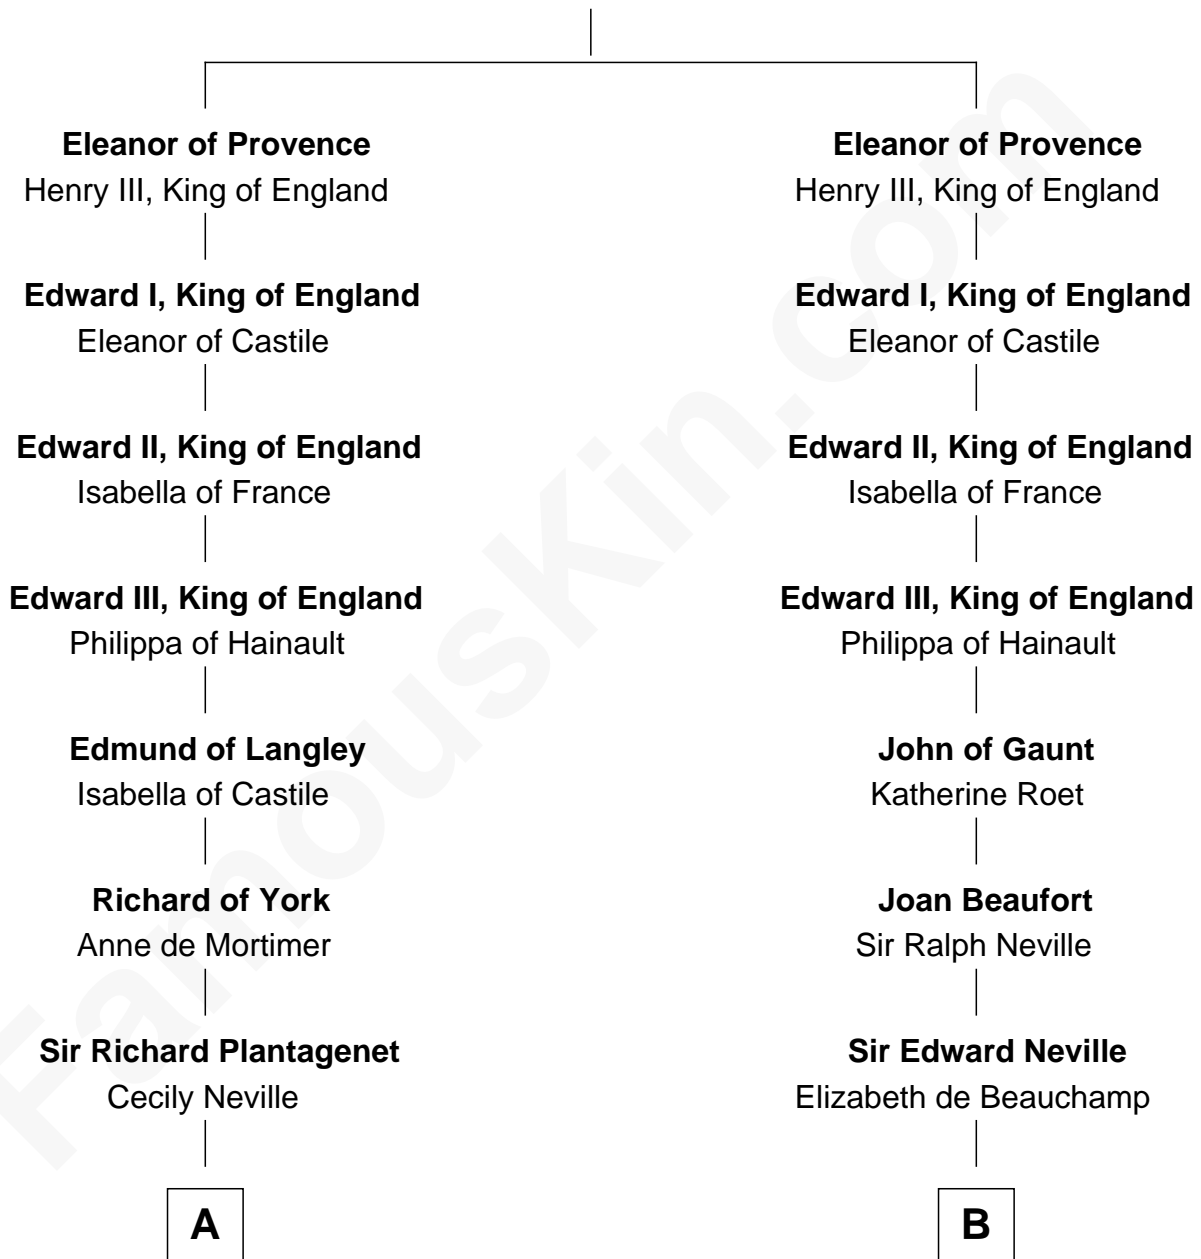

FamousKin.com

Relationship Chart of

Sir Winston Churchill

Prime Minister of the United Kingdom

19th cousin 2 times removed of

Lytton Strachey

Author and Co-Founder of Bloomsbury Group

Ramon Berenguer IV of Provence

Beatrice of Savoy

C

Jane Paget
George Stewart

Jane Stewart
Sir George Spencer-Churchill

Sir John Winston Spencer-Churchill
Frances Anne Emily Vane

Randolph Henry Spencer-Churchill
Jeanette Jerome

Sir Winston Churchill
Prime Minister of the United Kingdom