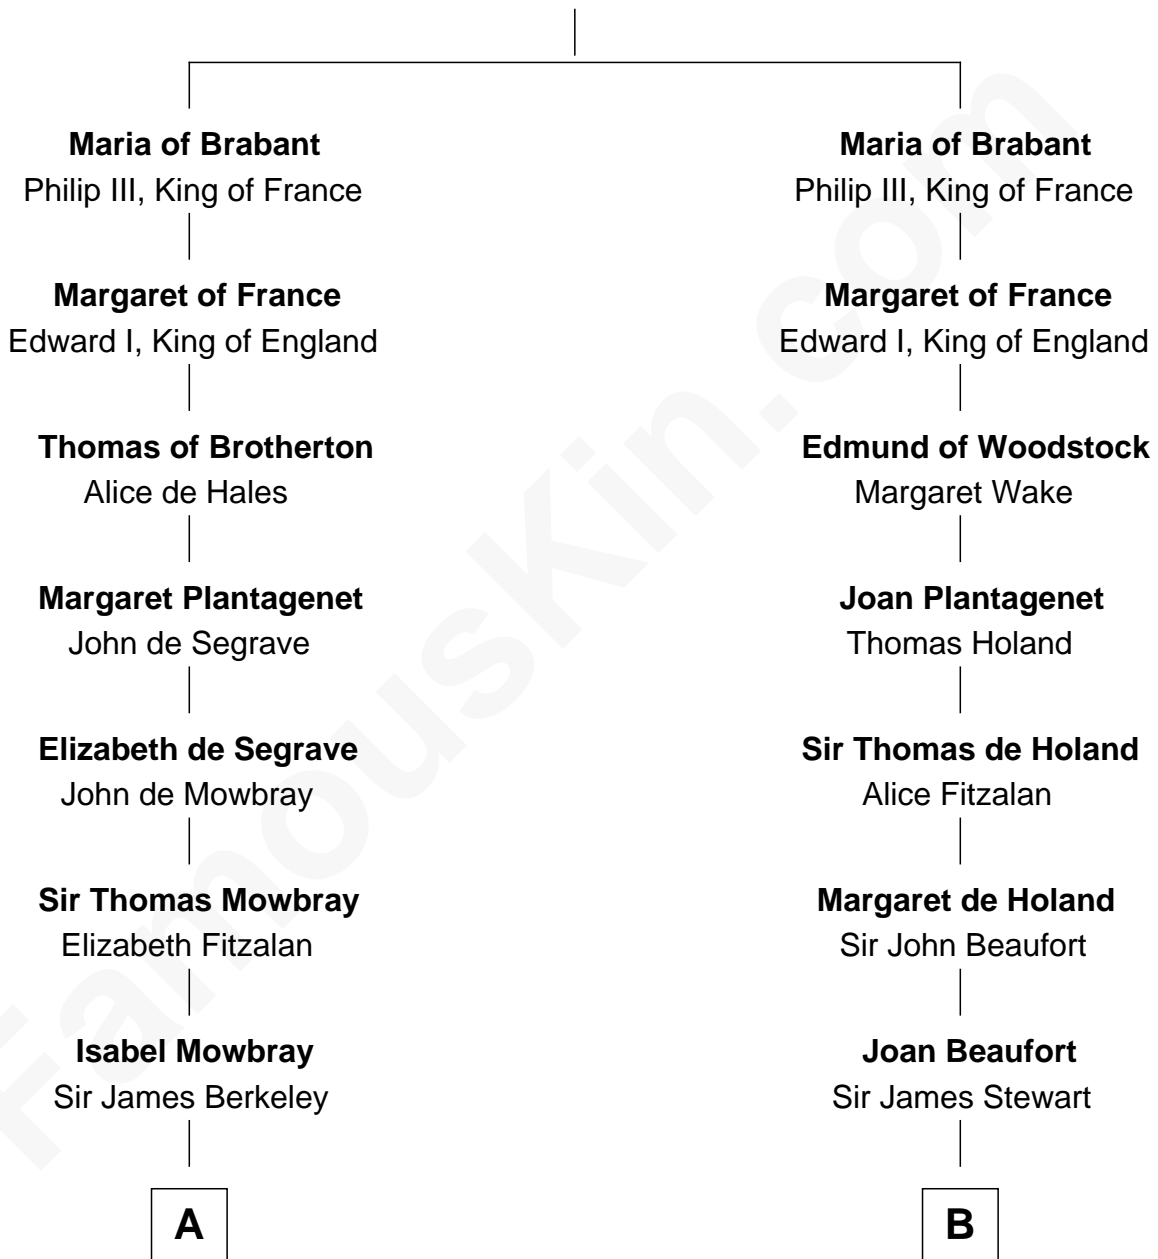

FamousKin.com

Relationship Chart of

Sir Winston Churchill

Prime Minister of the United Kingdom

20th cousin 1 time removed of

Lytton Strachey

Author and Co-Founder of Bloomsbury Group

Henry III, Duke of Brabant

Adelaide of Burgundy

C

Anne Catherine McDonnell

Sir Henry Vane

Frances Anne Emily Vane-Tempest

Sir Charles William Stewart

Frances Anne Emily Vane

Sir John Winston Spencer-Churchill