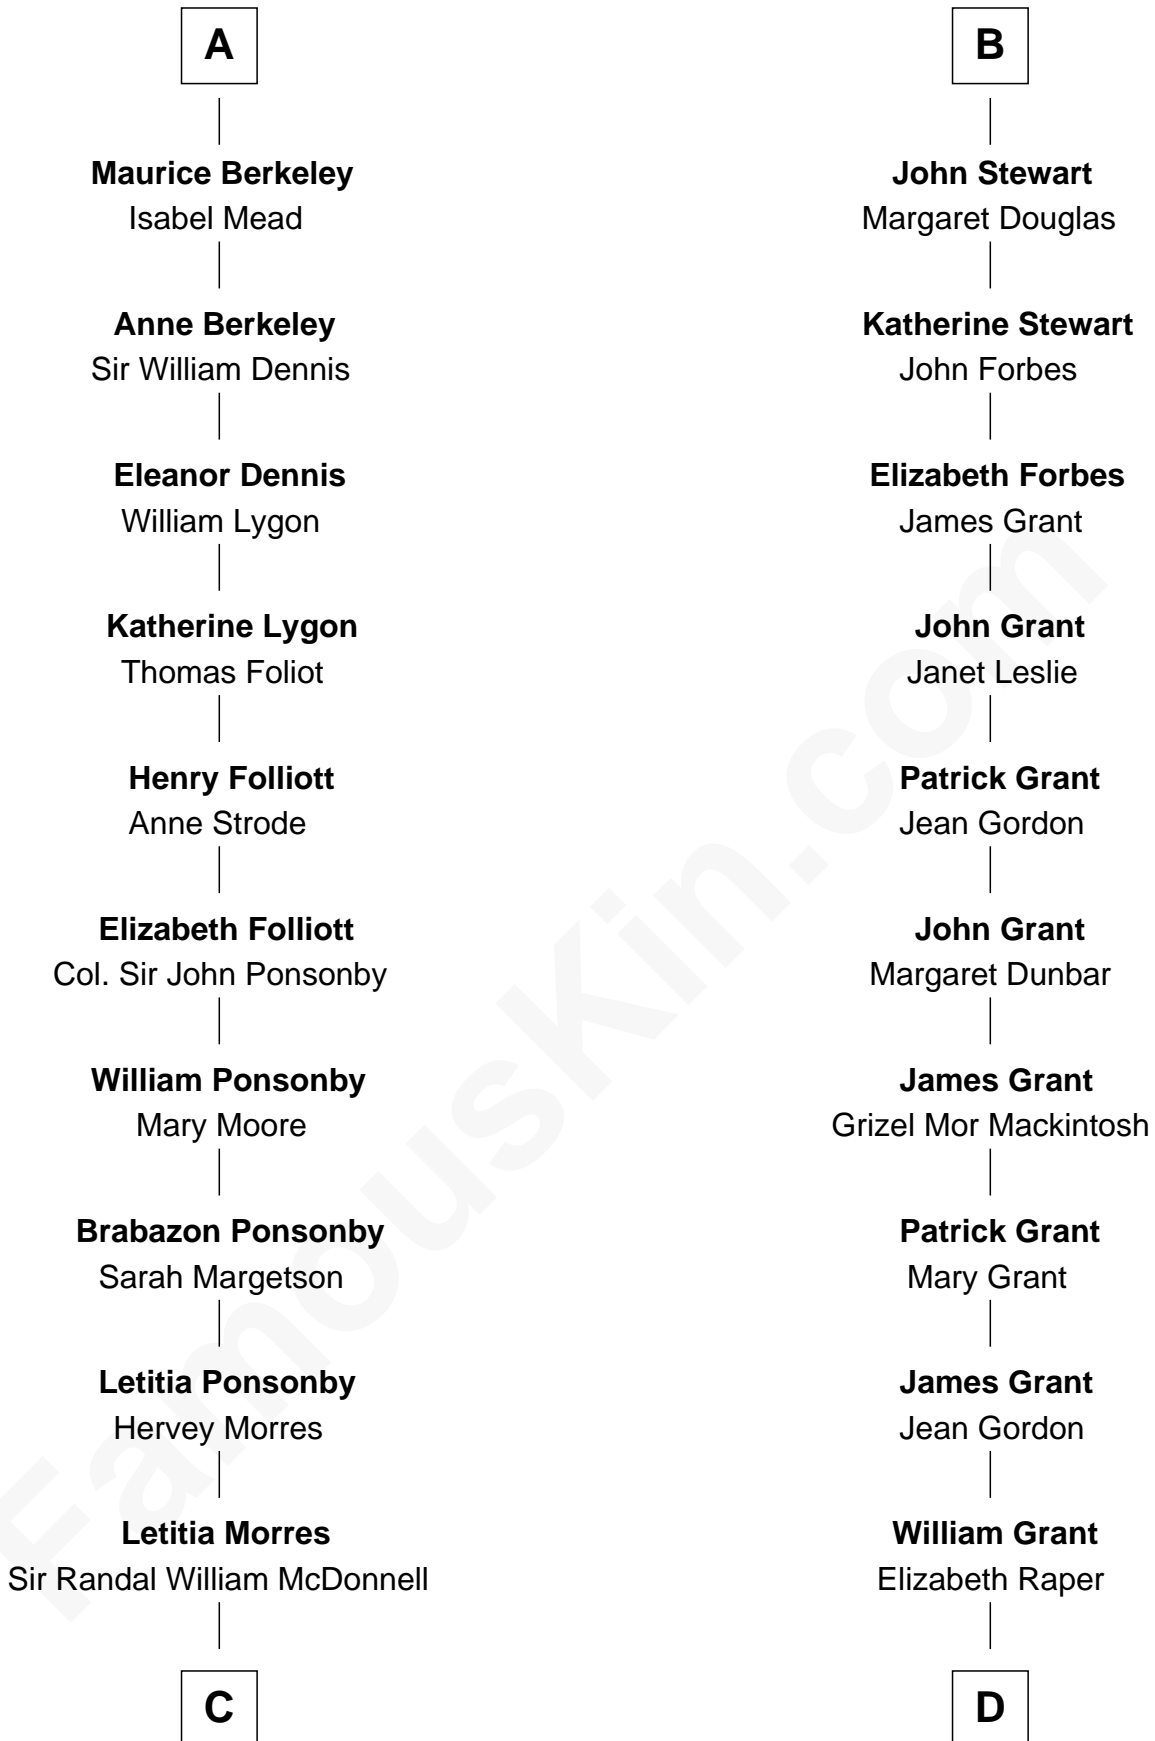

FamousKin.com

Relationship Chart of

Sir Winston Churchill

Prime Minister of the United Kingdom

20th cousin 1 time removed of

Lytton Strachey

Author and Co-Founder of Bloomsbury Group

Henry III, Duke of Brabant

Adelaide of Burgundy

C

Anne Catherine McDonnell

Sir Henry Vane

Frances Anne Emily Vane-Tempest

Sir Charles William Stewart

Frances Anne Emily Vane

Sir John Winston Spencer-Churchill