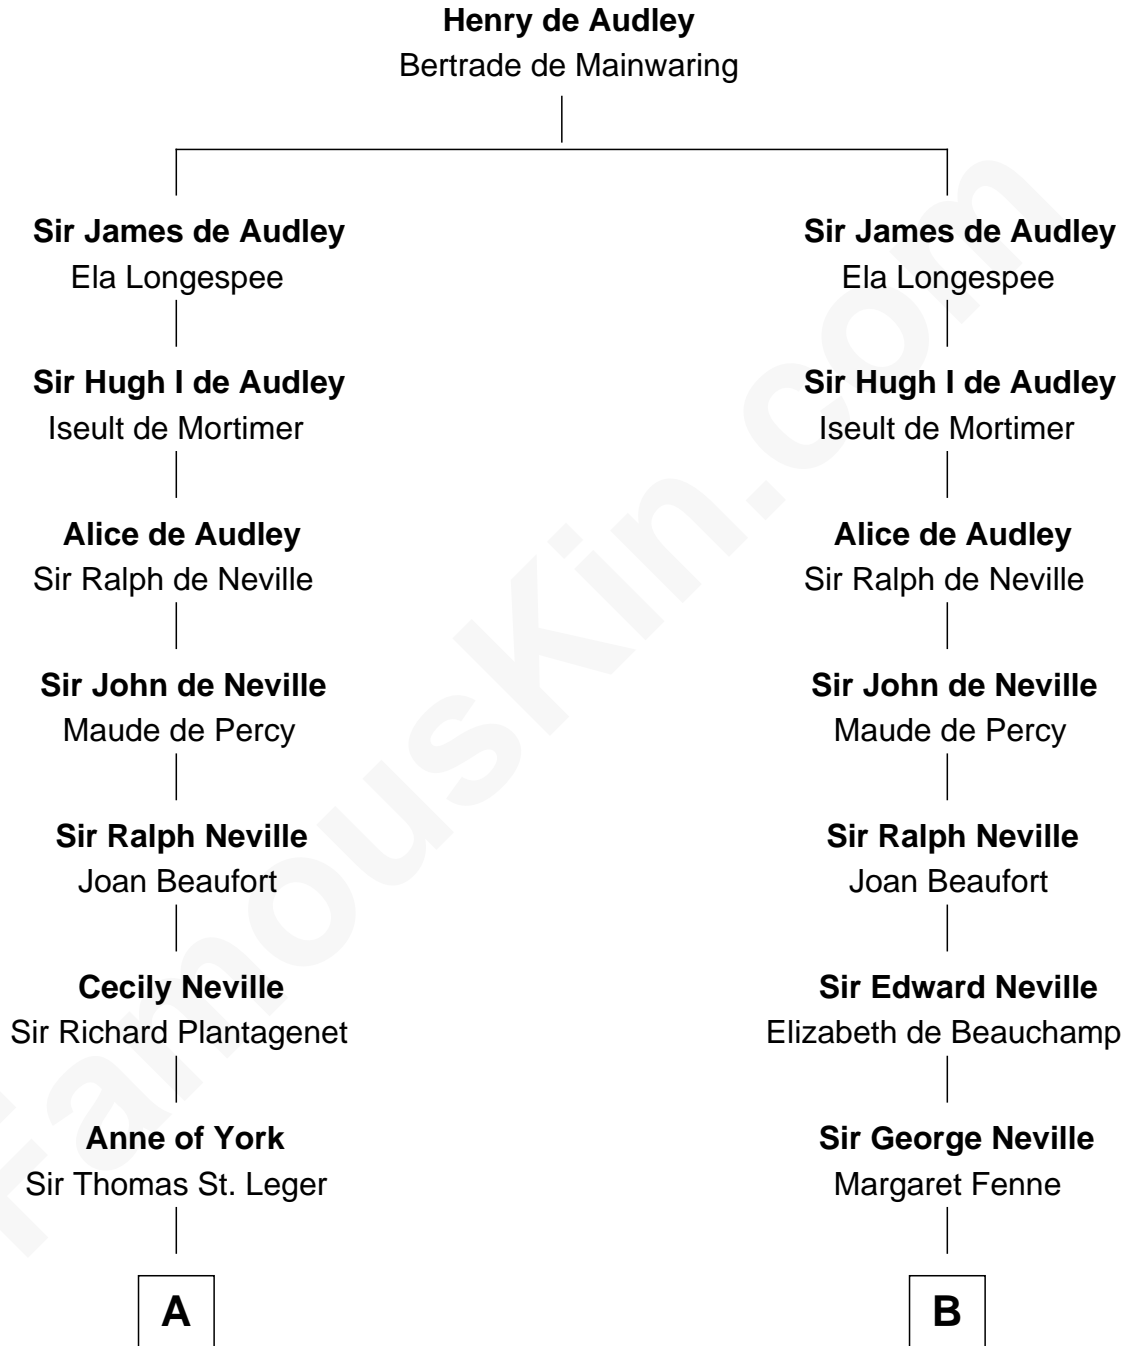

FamousKin.com

Relationship Chart of

Sir Winston Churchill

Prime Minister of the United Kingdom

18th cousin 2 times removed of

Lytton Strachey

Author and Co-Founder of Bloomsbury Group

C

Jane Stewart
Sir George Spencer-Churchill

Sir John Winston Spencer-Churchill
Frances Anne Emily Vane

Randolph Henry Spencer-Churchill
Jeanette Jerome

Sir Winston Churchill
Prime Minister of the United Kingdom