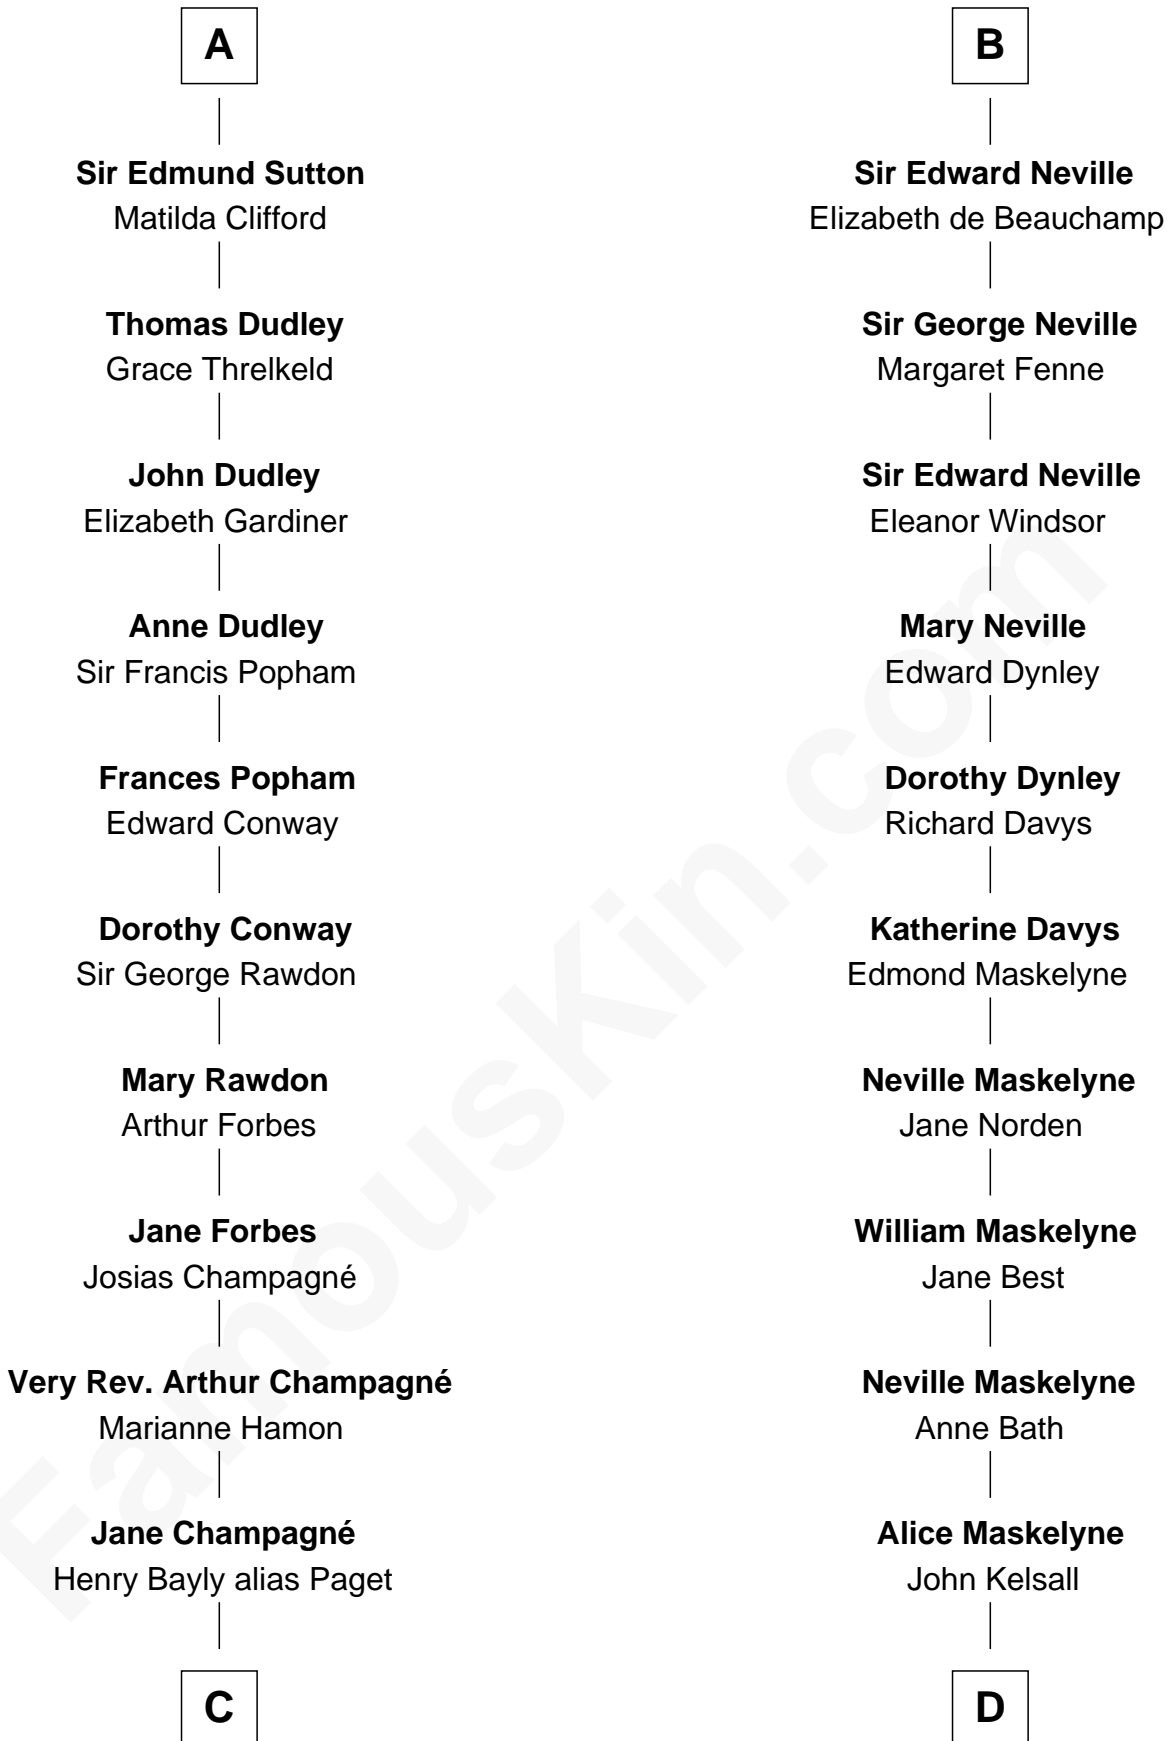

FamousKin.com

Relationship Chart of

Sir Winston Churchill

Prime Minister of the United Kingdom

20th cousin 1 time removed of

Lytton Strachey

Author and Co-Founder of Bloomsbury Group

Reginald de Braiose

C

Jane Paget
George Stewart

Jane Stewart
Sir George Spencer-Churchill

Sir John Winston Spencer-Churchill
Frances Anne Emily Vane

Randolph Henry Spencer-Churchill
Jeanette Jerome

Sir Winston Churchill
Prime Minister of the United Kingdom