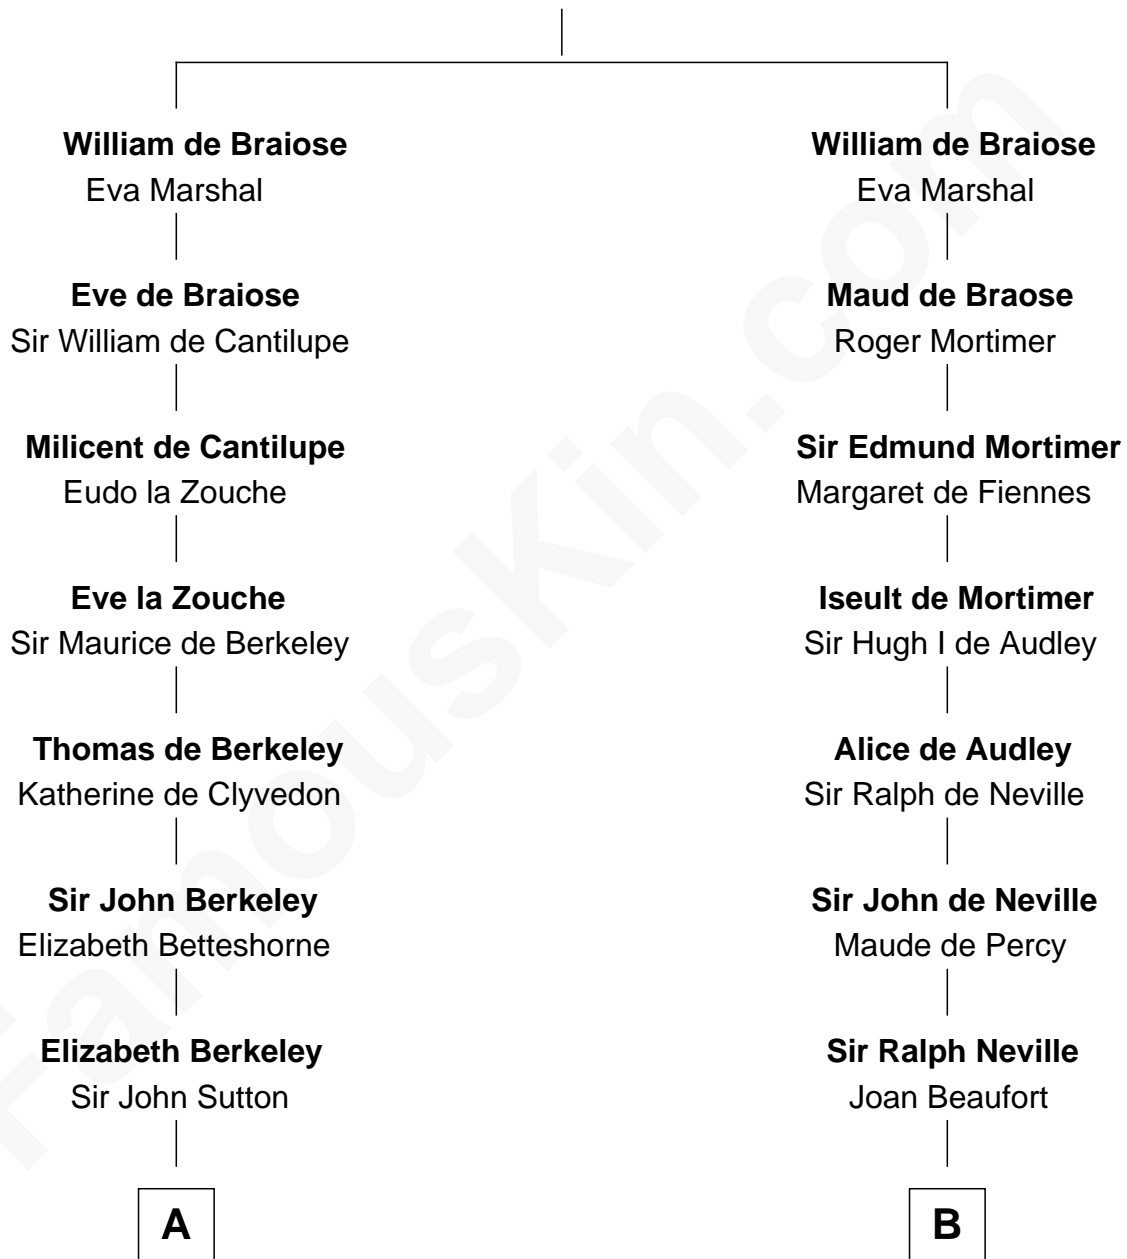

FamousKin.com

Relationship Chart of

Sir Winston Churchill

Prime Minister of the United Kingdom

20th cousin 1 time removed of

Lytton Strachey

Author and Co-Founder of Bloomsbury Group

Reginald de Braiose

C

Jane Paget
George Stewart

Jane Stewart
Sir George Spencer-Churchill

Sir John Winston Spencer-Churchill
Frances Anne Emily Vane

Randolph Henry Spencer-Churchill
Jeanette Jerome

Sir Winston Churchill
Prime Minister of the United Kingdom