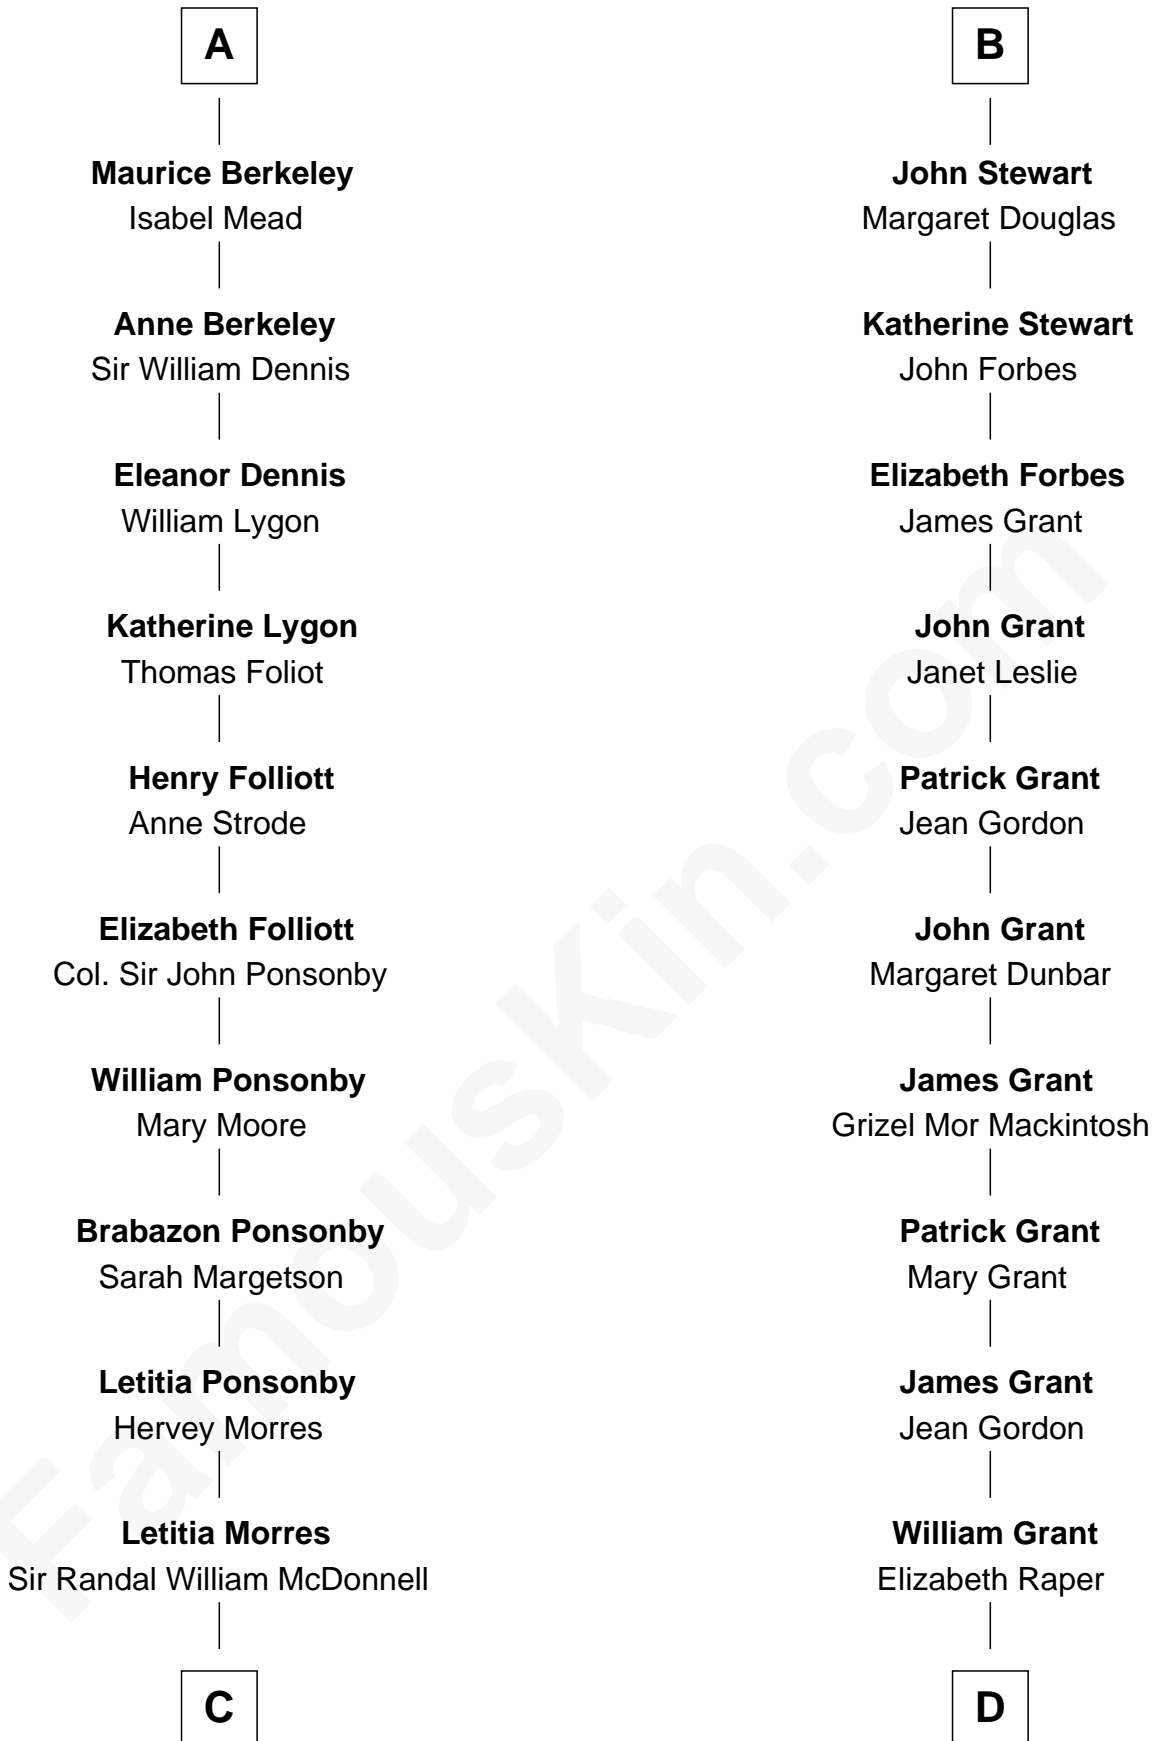

FamousKin.com

Relationship Chart of

Sir Winston Churchill

Prime Minister of the United Kingdom

20th cousin 1 time removed of

Lytton Strachey

Author and Co-Founder of Bloomsbury Group

Sir Roger de Mortimer

Maud de Brewes

C

Anne Catherine McDonnell

Sir Henry Vane

Frances Anne Emily Vane-Tempest

Sir Charles William Stewart

Frances Anne Emily Vane

Sir John Winston Spencer-Churchill