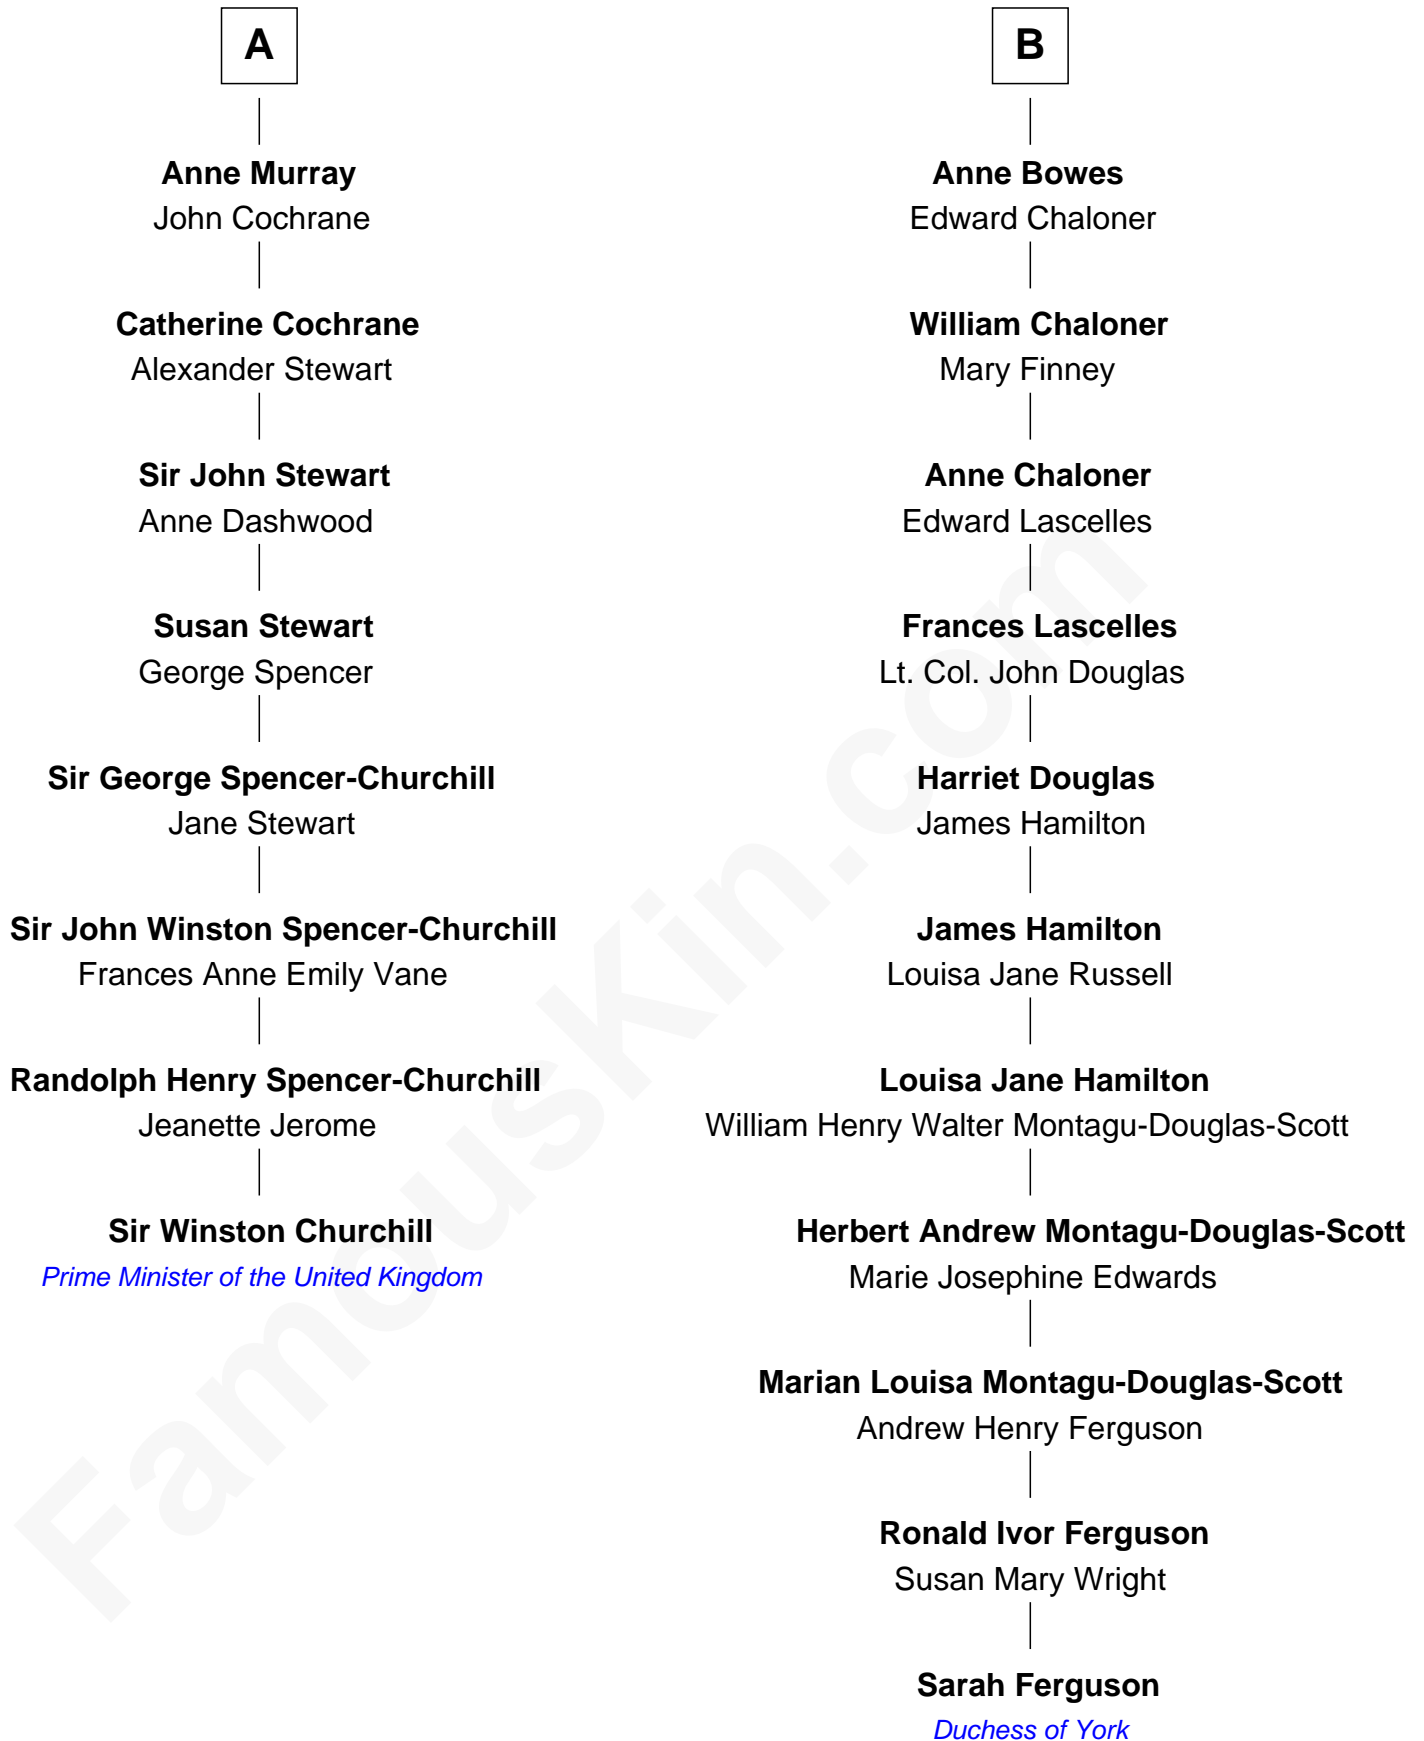

## Relationship Chart of

### Sir Winston Churchill

*Prime Minister of the United Kingdom*

14th cousin 3 times removed of

**Sarah Ferguson**

*Duchess of York*

**Henry Clifford**

Anne St. John

Sarah Ferguson photo by [Norbert Aepli](#) ([CC BY 3.0](#))