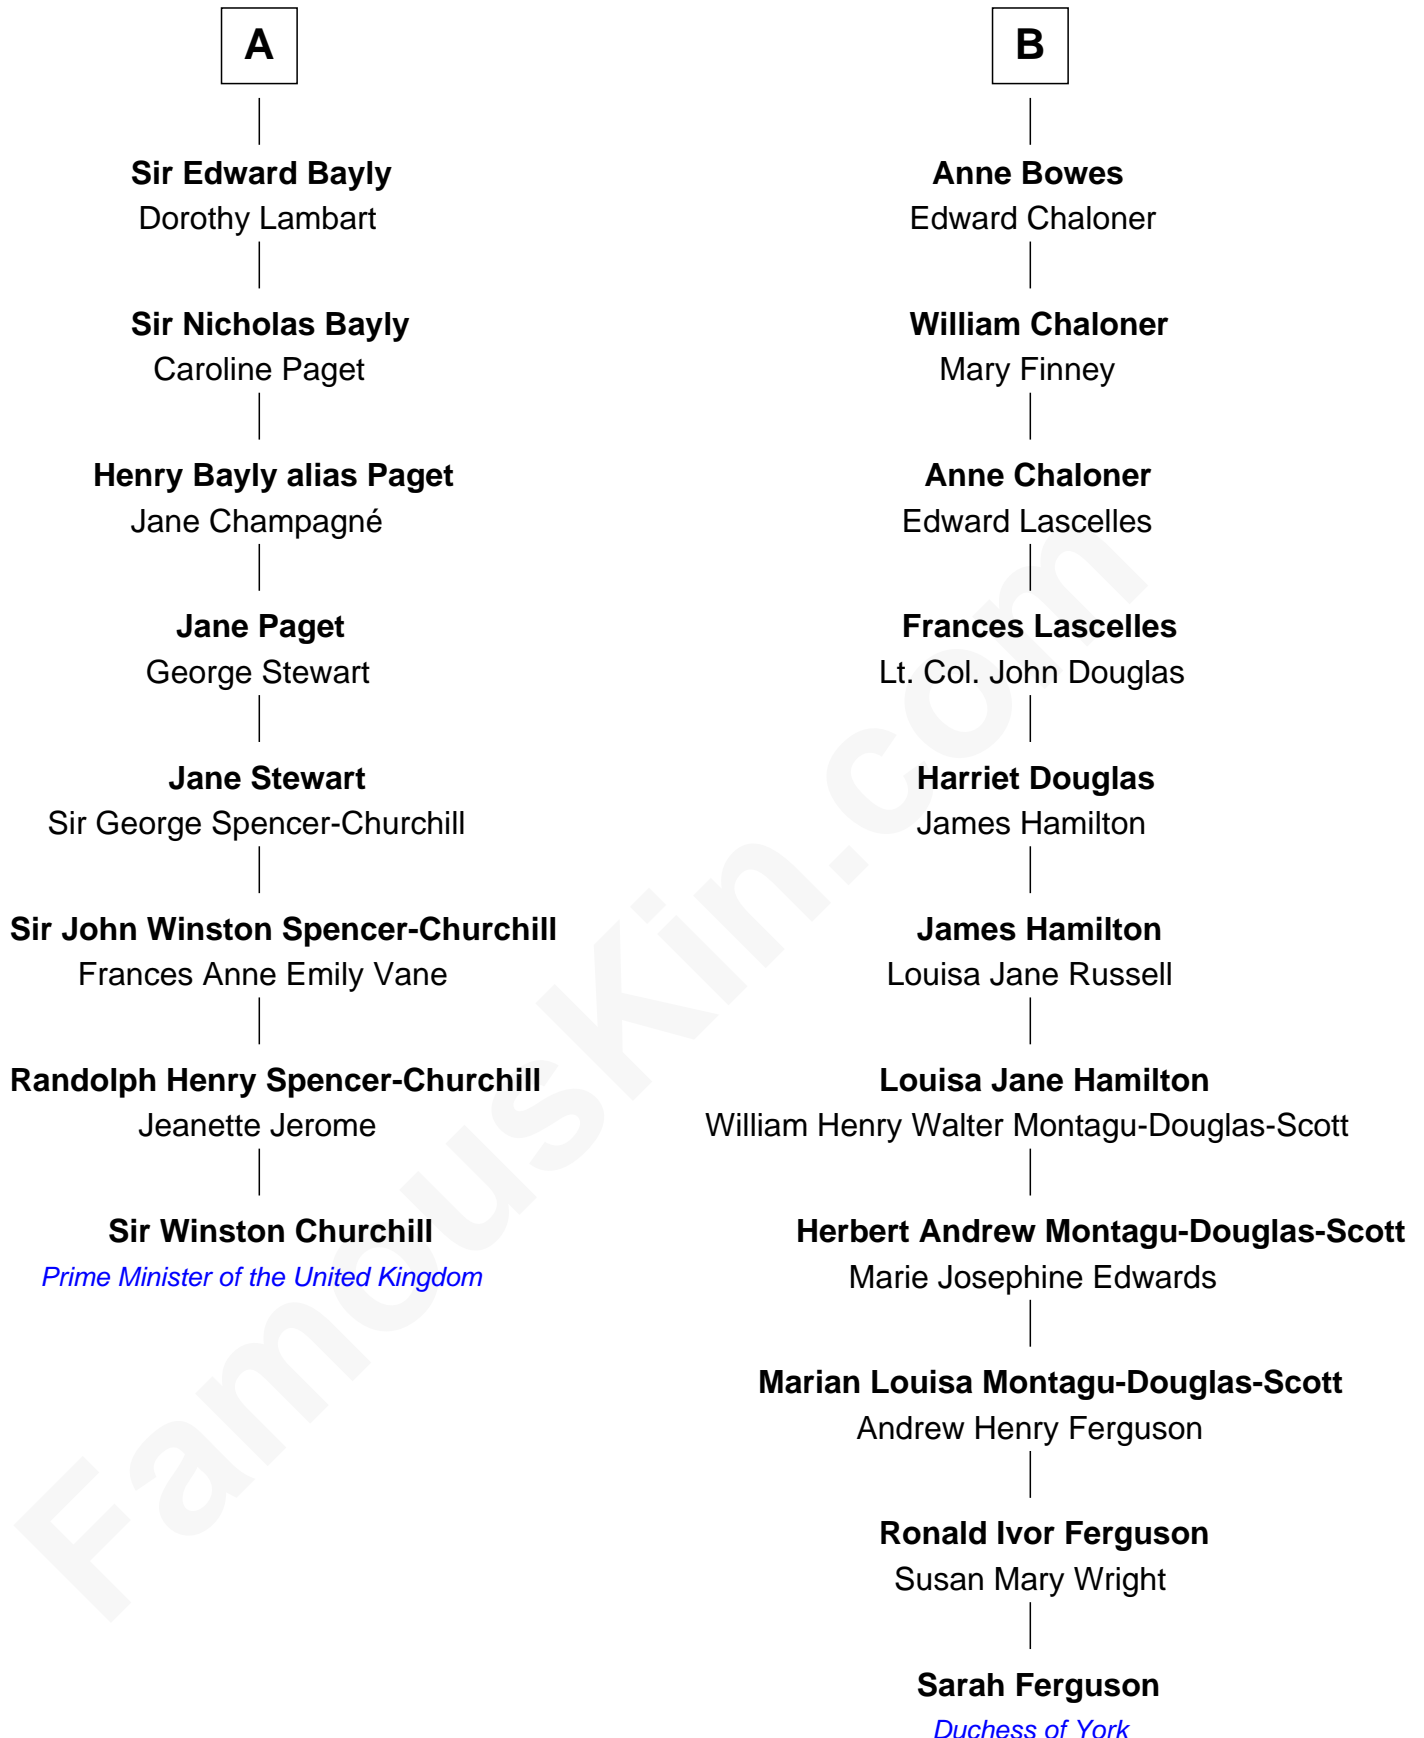

FamousKin.com

Relationship Chart of

Sir Winston Churchill

Prime Minister of the United Kingdom

14th cousin 3 times removed of

Sarah Ferguson

Duchess of York

Sir William Troutbeck

Margaret Stanley

Sarah Ferguson photo by [Norbert Aepli](#) ([CC BY 3.0](#))