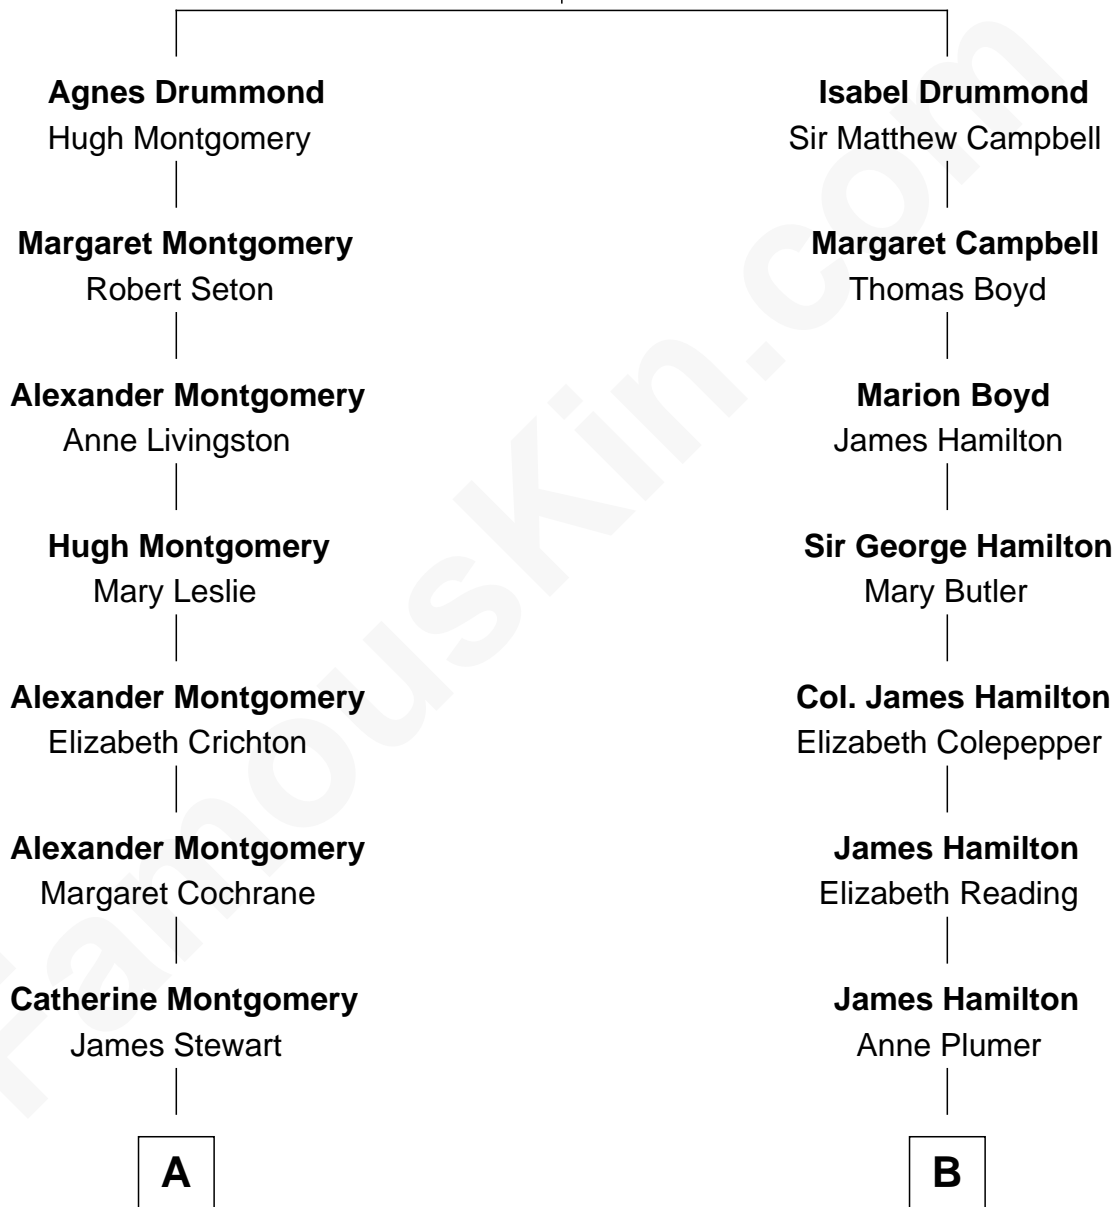

## Relationship Chart of

### Sir Winston Churchill

*Prime Minister of the United Kingdom*

13th cousin 2 times removed of

**Sarah Ferguson**  
*Duchess of York*

**Sir John Drummond**  
Margaret Stewart

**A**

**Alexander Stewart**  
Catherine Cochrane

**Sir John Stewart**  
Anne Dashwood

**Susan Stewart**  
George Spencer

**Sir George Spencer-Churchill**  
Jane Stewart

**Sir John Winston Spencer-Churchill**  
Frances Anne Emily Vane

**Randolph Henry Spencer-Churchill**  
Jeanette Jerome