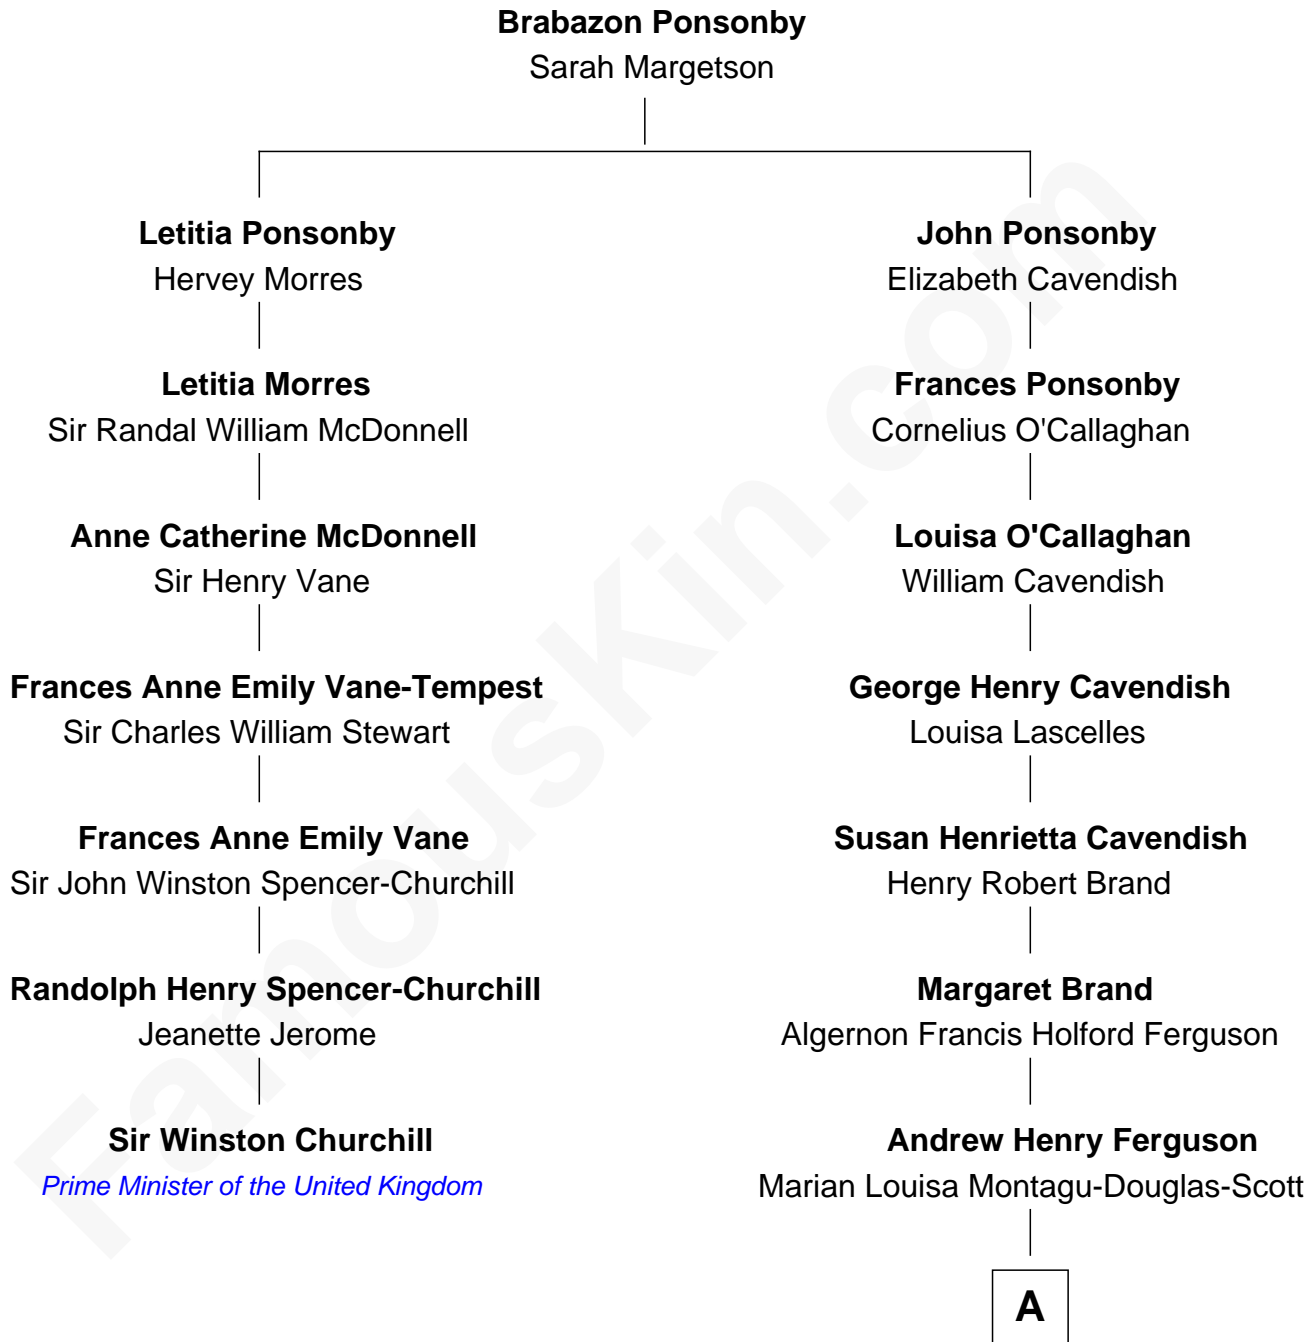

FamousKin.com

Relationship Chart of

Sir Winston Churchill

Prime Minister of the United Kingdom

6th cousin 2 times removed of

Sarah Ferguson

Duchess of York

A

Ronald Ivor Ferguson

Susan Mary Wright

Sarah Ferguson

Duchess of York

FamousKin.com