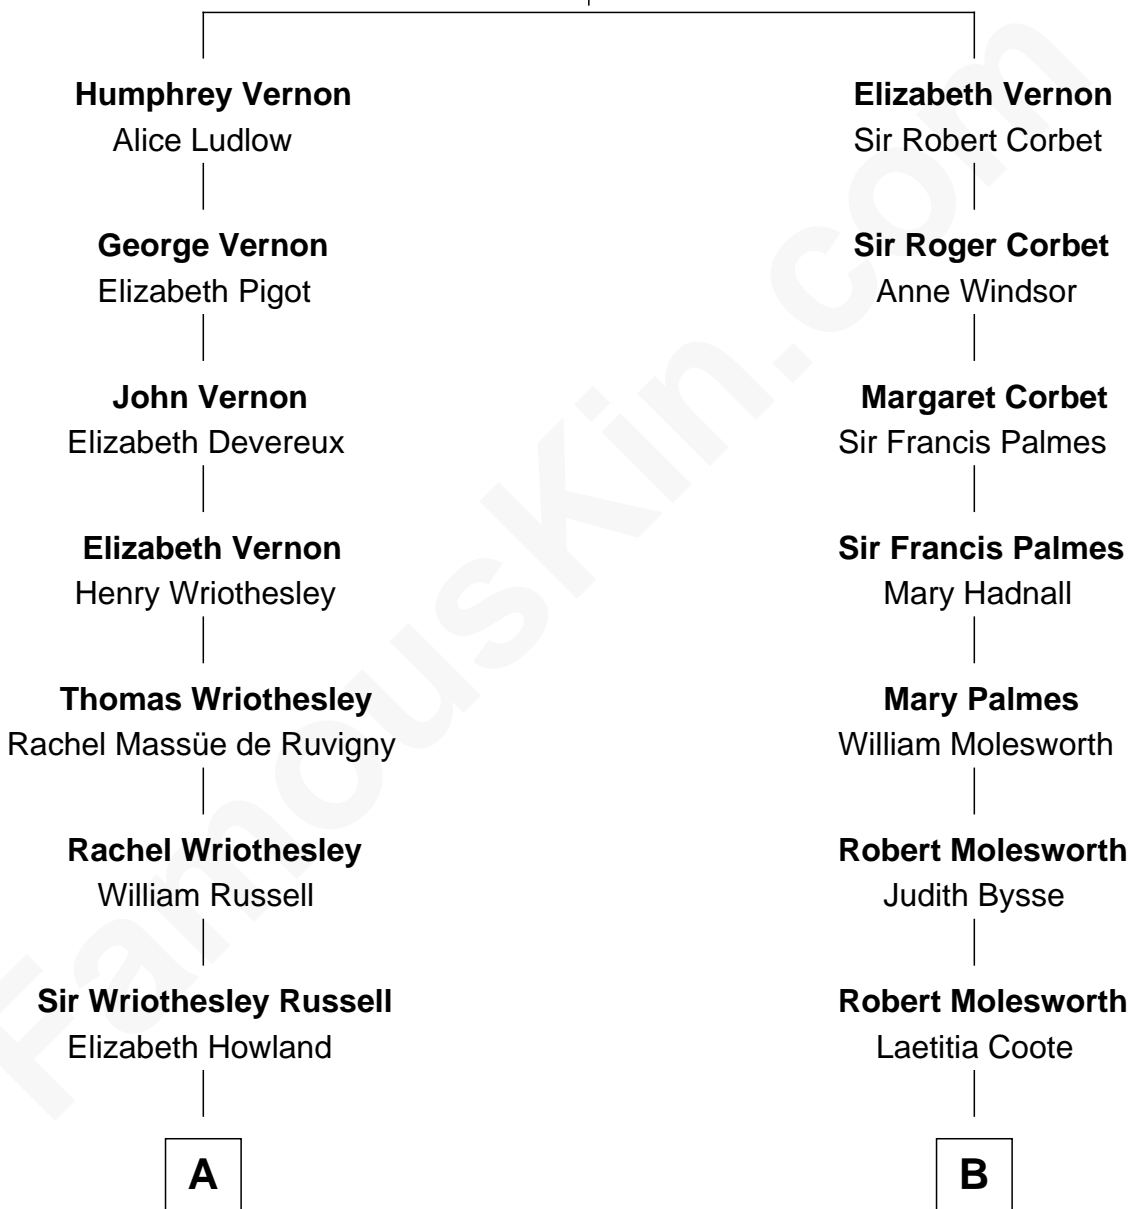

FamousKin.com

Relationship Chart of

Sir Winston Churchill

Prime Minister of the United Kingdom

12th cousin 1 time removed of

Olivia De Havilland

Movie Actress

Sir Henry Vernon

Ann Talbot

A

John Russell
Gertrude Leveson-Gower

Caroline Russell
Sir George Spencer

George Spencer
Susan Stewart

Sir George Spencer-Churchill
Jane Stewart

Sir John Winston Spencer-Churchill
Frances Anne Emily Vane