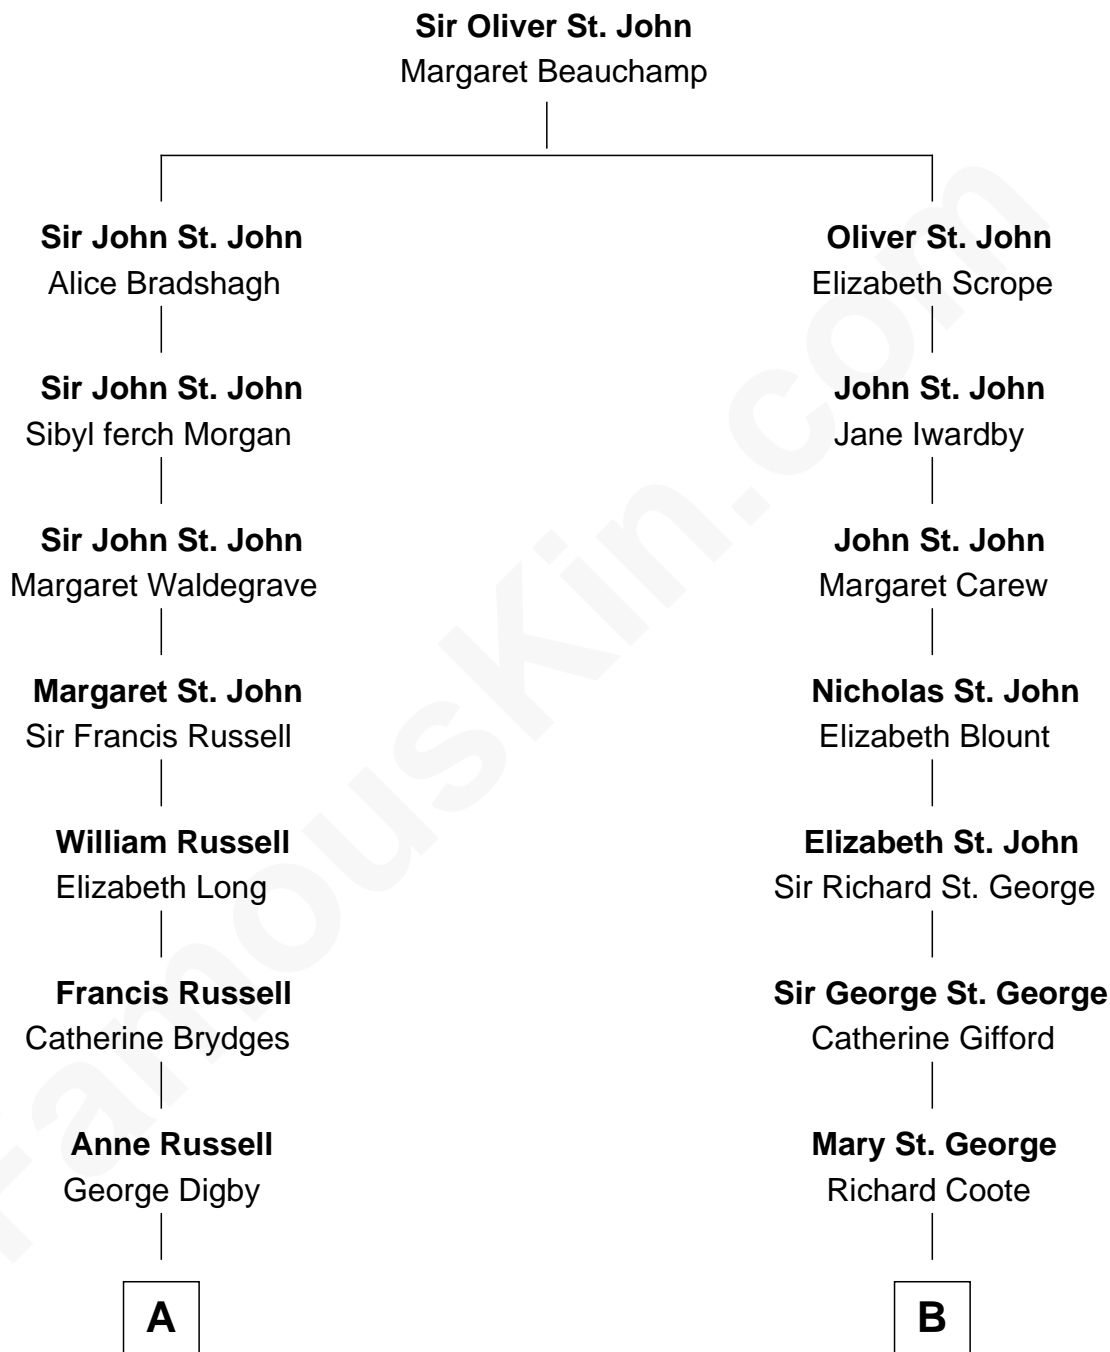

FamousKin.com

Relationship Chart of

Sir Winston Churchill

Prime Minister of the United Kingdom

13th cousin 2 times removed of

Olivia De Havilland

Movie Actress

A

Ann Digby

Sir Robert Spencer

Sir Charles Spencer

Anne Churchill

Sir Charles Spencer

Elizabeth Trevor

Sir George Spencer

Caroline Russell