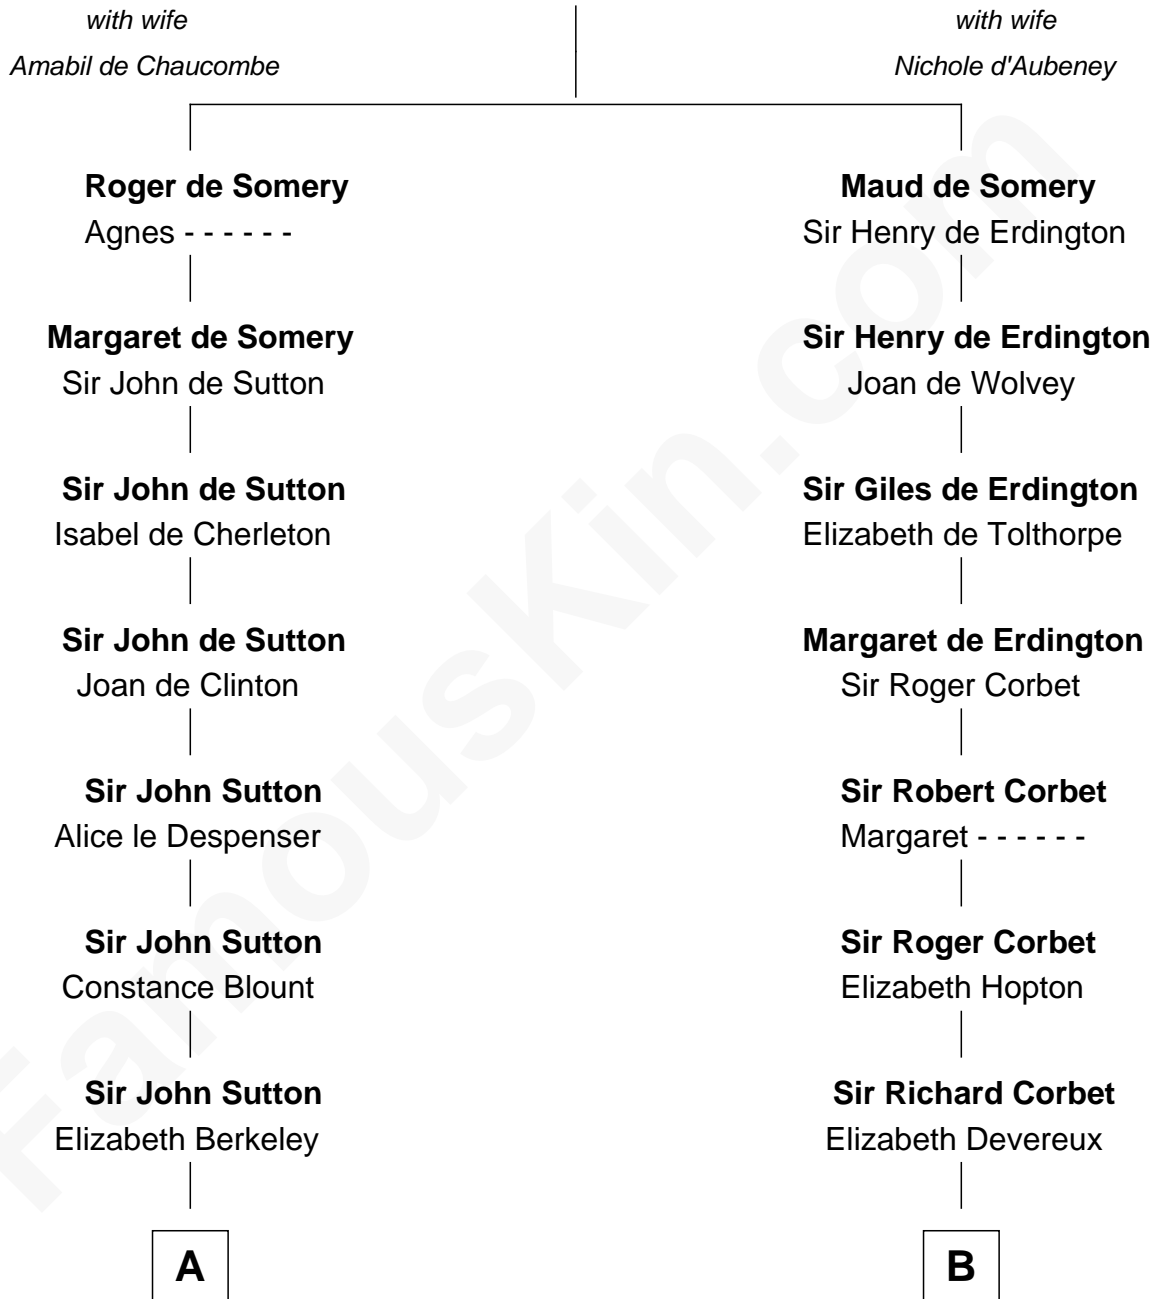

FamousKin.com

Relationship Chart of

Sir Winston Churchill

Prime Minister of the United Kingdom

19th cousin 2 times removed of

Olivia De Havilland

Movie Actress

Sir Roger de Somery

C

Jane Paget
George Stewart

Jane Stewart
Sir George Spencer-Churchill

Sir John Winston Spencer-Churchill
Frances Anne Emily Vane

Randolph Henry Spencer-Churchill
Jeanette Jerome

Sir Winston Churchill
Prime Minister of the United Kingdom