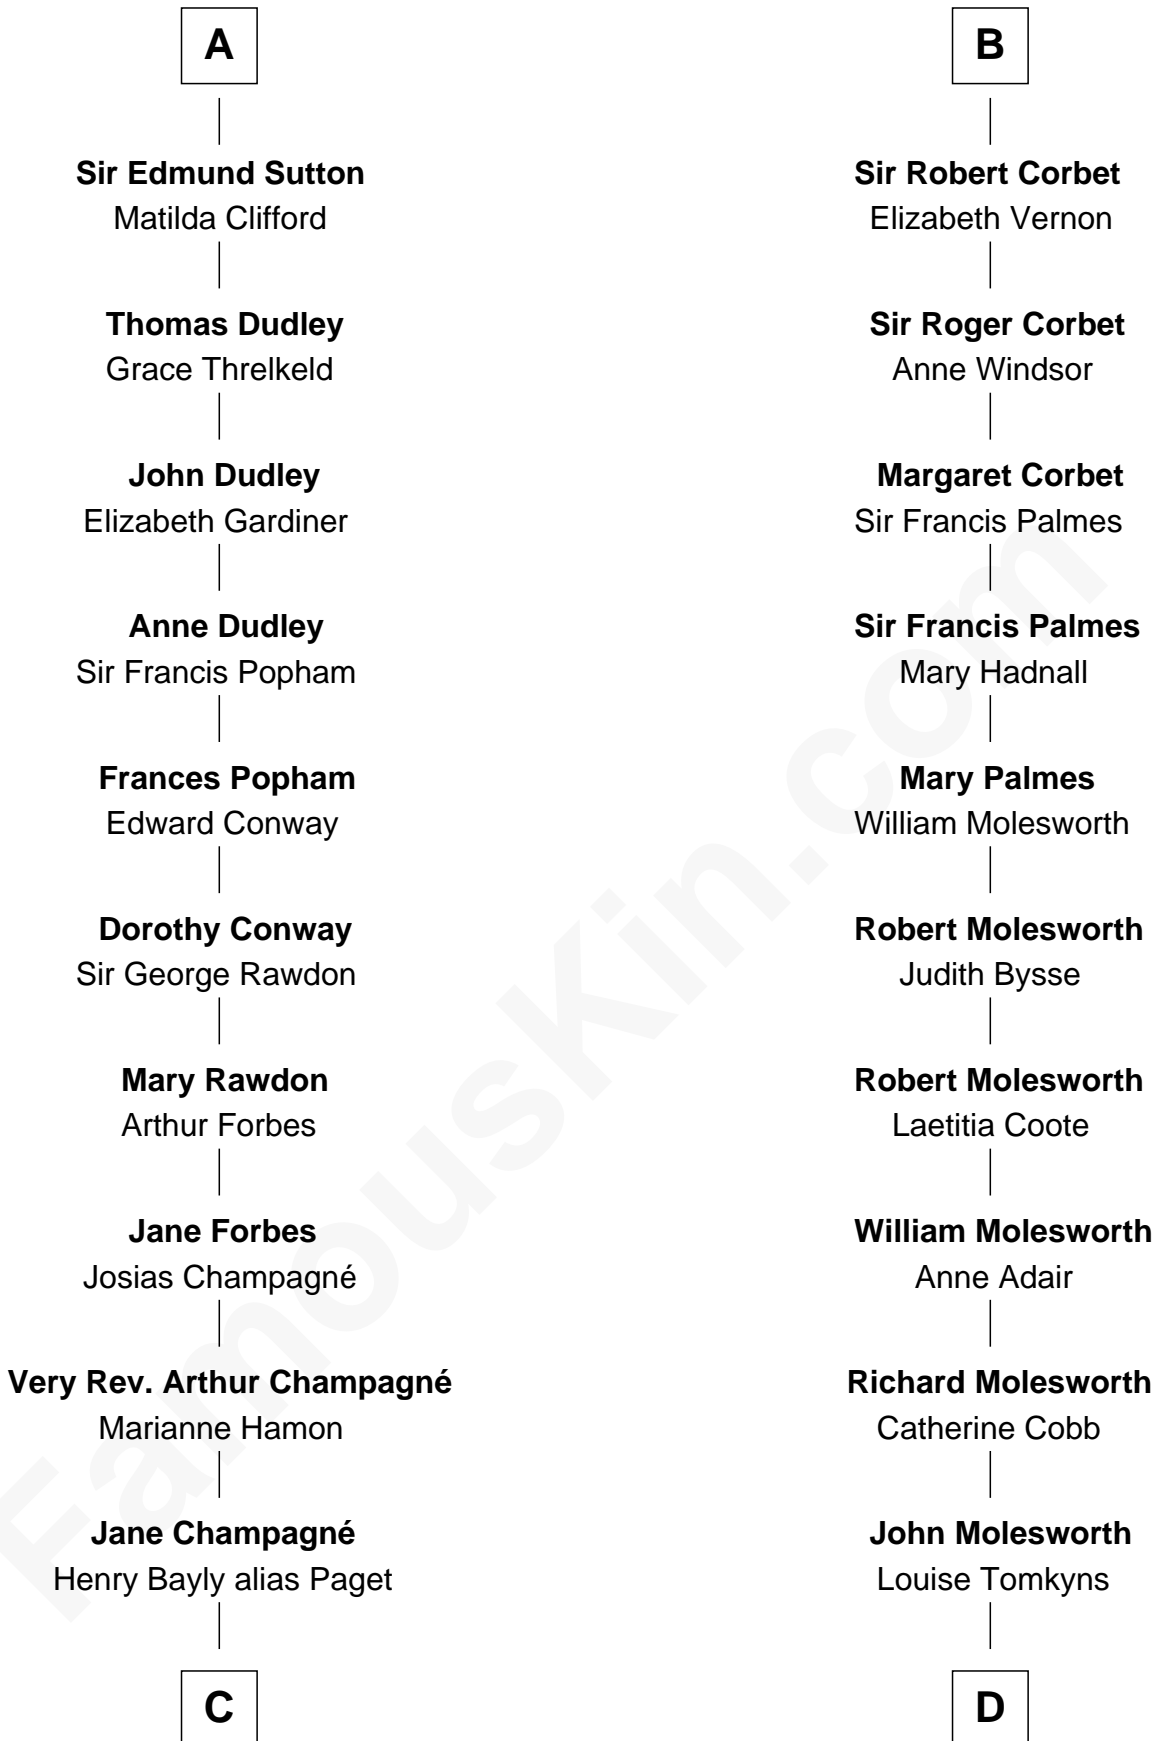

FamousKin.com

Relationship Chart of

Sir Winston Churchill

Prime Minister of the United Kingdom

19th cousin 2 times removed of

Olivia De Havilland

Movie Actress

Sir Roger de Somery

C

Jane Paget
George Stewart

Jane Stewart
Sir George Spencer-Churchill

Sir John Winston Spencer-Churchill
Frances Anne Emily Vane

Randolph Henry Spencer-Churchill
Jeanette Jerome

Sir Winston Churchill
Prime Minister of the United Kingdom