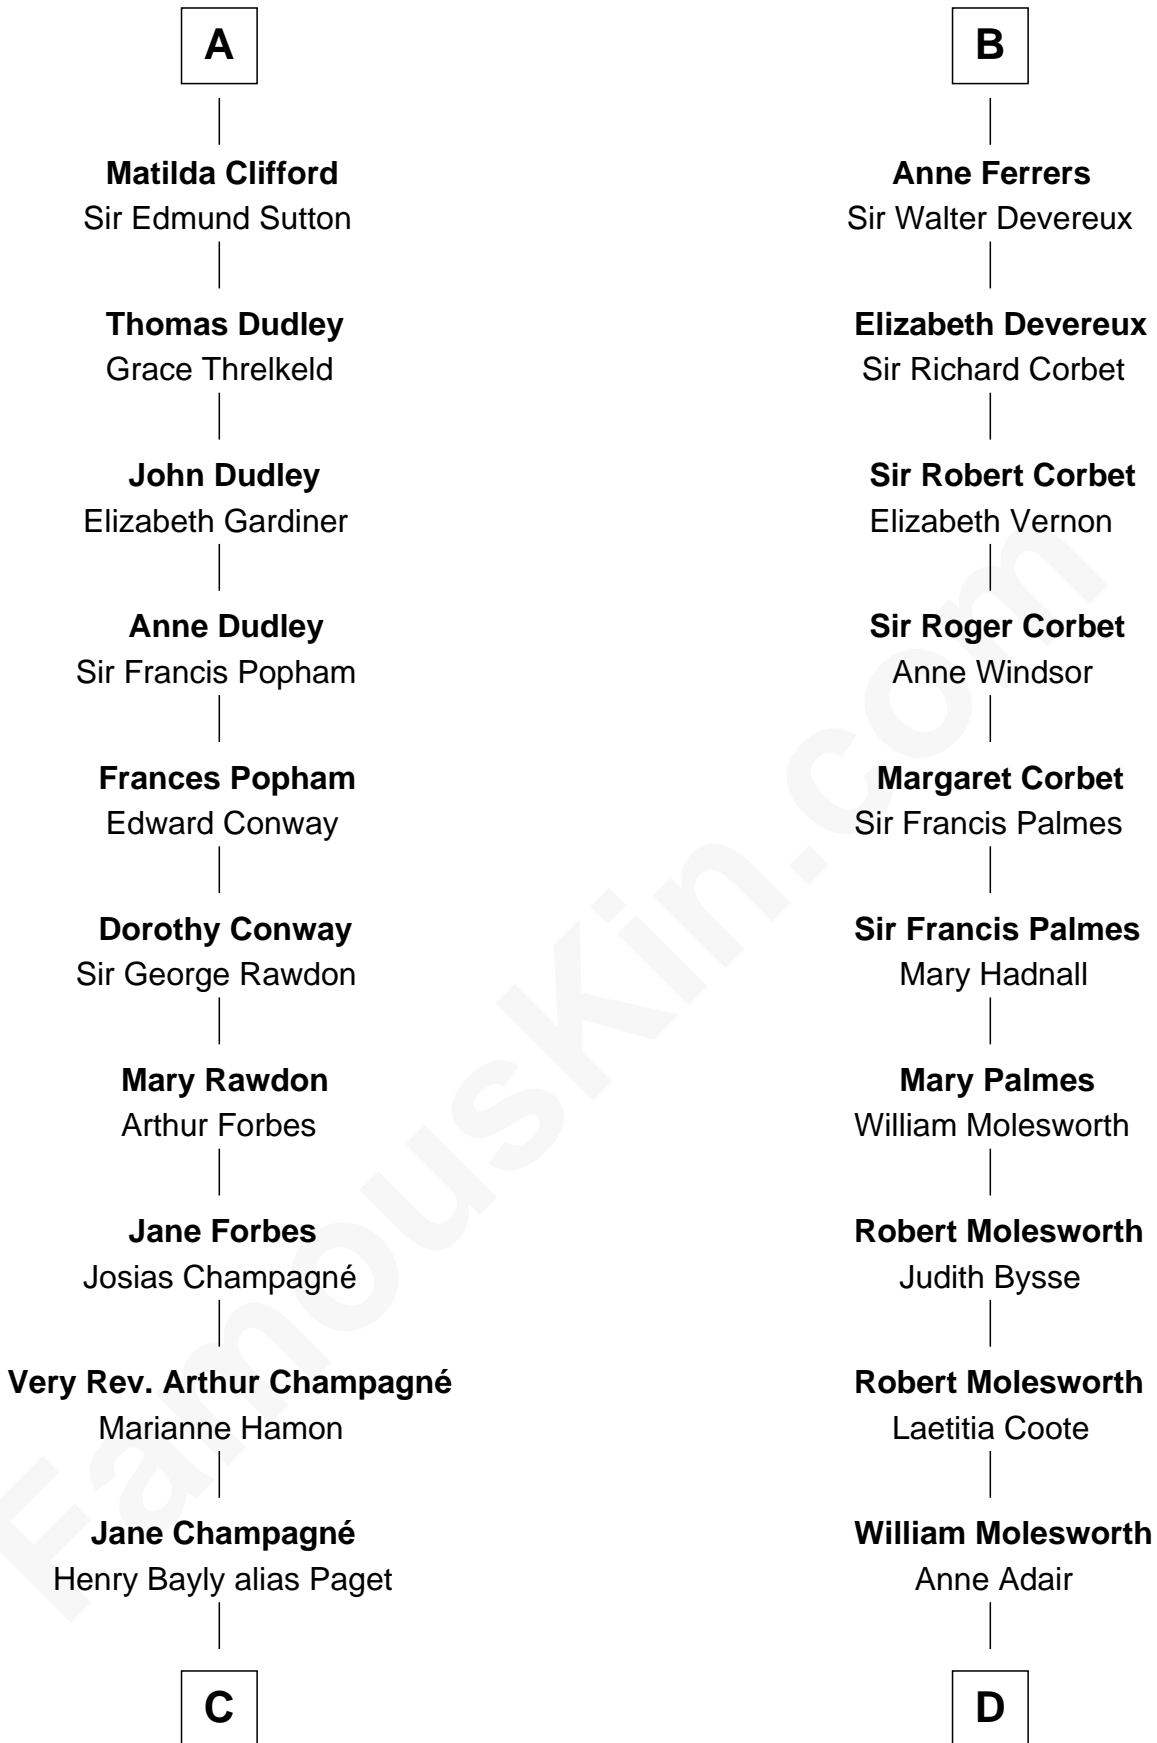

FamousKin.com

Relationship Chart of

Sir Winston Churchill

Prime Minister of the United Kingdom

21st cousin of

Olivia De Havilland

Movie Actress

Ralph Basset
Margaret de Somery

C

Jane Paget
George Stewart

Jane Stewart
Sir George Spencer-Churchill

Sir John Winston Spencer-Churchill
Frances Anne Emily Vane

Randolph Henry Spencer-Churchill
Jeanette Jerome

Sir Winston Churchill
Prime Minister of the United Kingdom