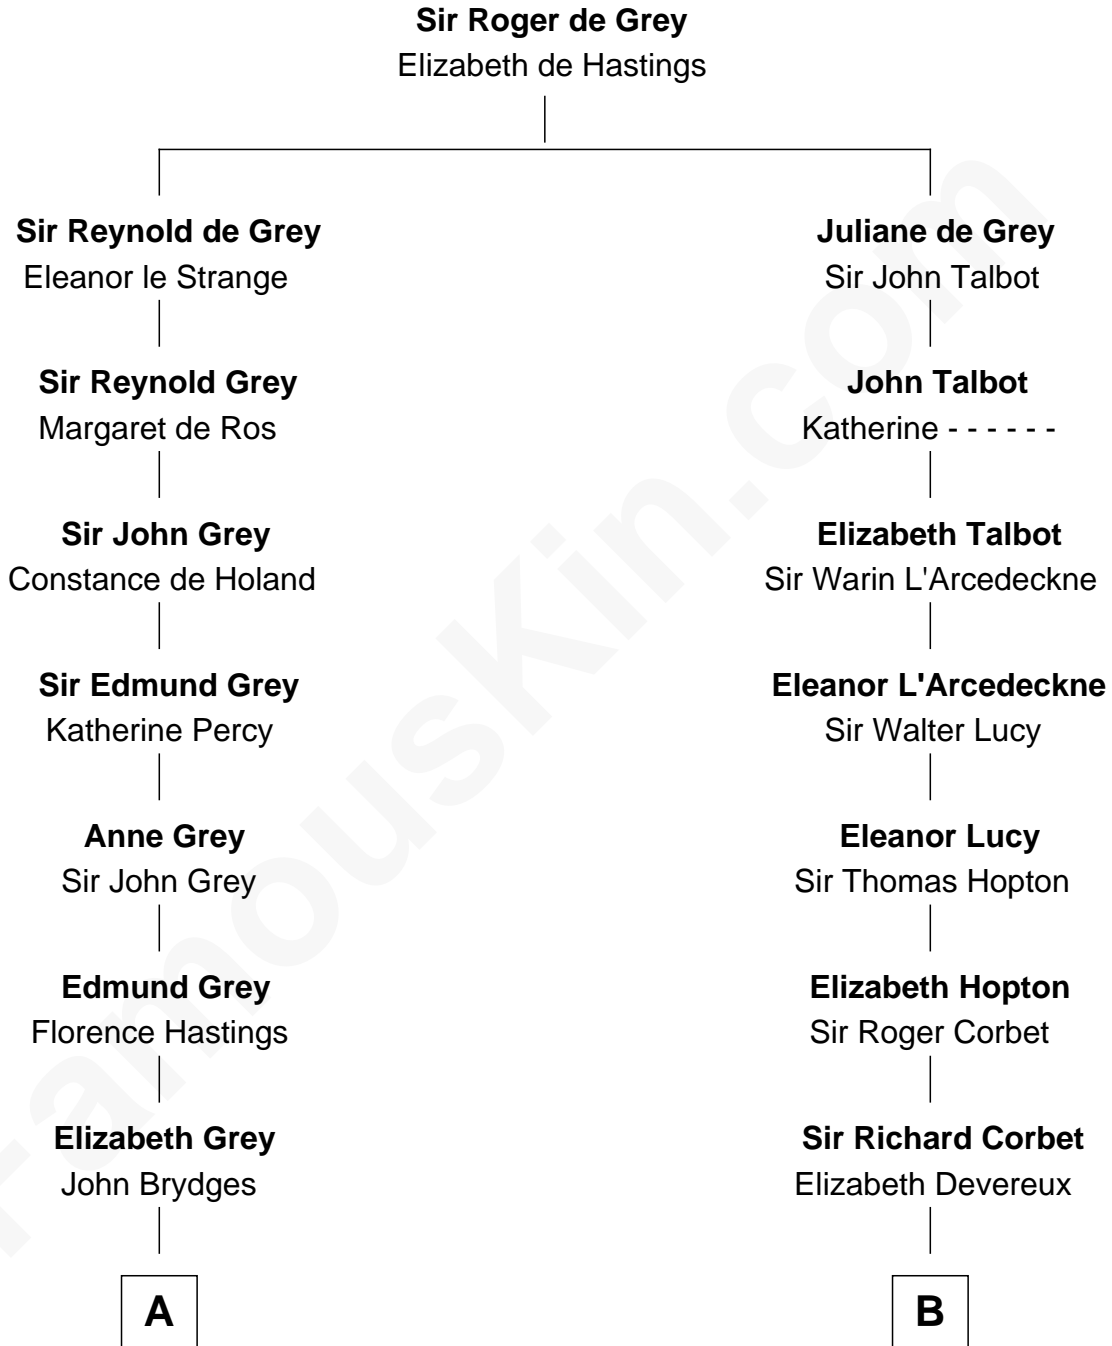

FamousKin.com

Relationship Chart of

Sir Winston Churchill

Prime Minister of the United Kingdom

19th cousin of

Olivia De Havilland

Movie Actress

C

Sir John Winston Spencer-Churchill

Frances Anne Emily Vane

Randolph Henry Spencer-Churchill

Jeanette Jerome

Sir Winston Churchill

Prime Minister of the United Kingdom

D

Margaret Letitia Molesworth