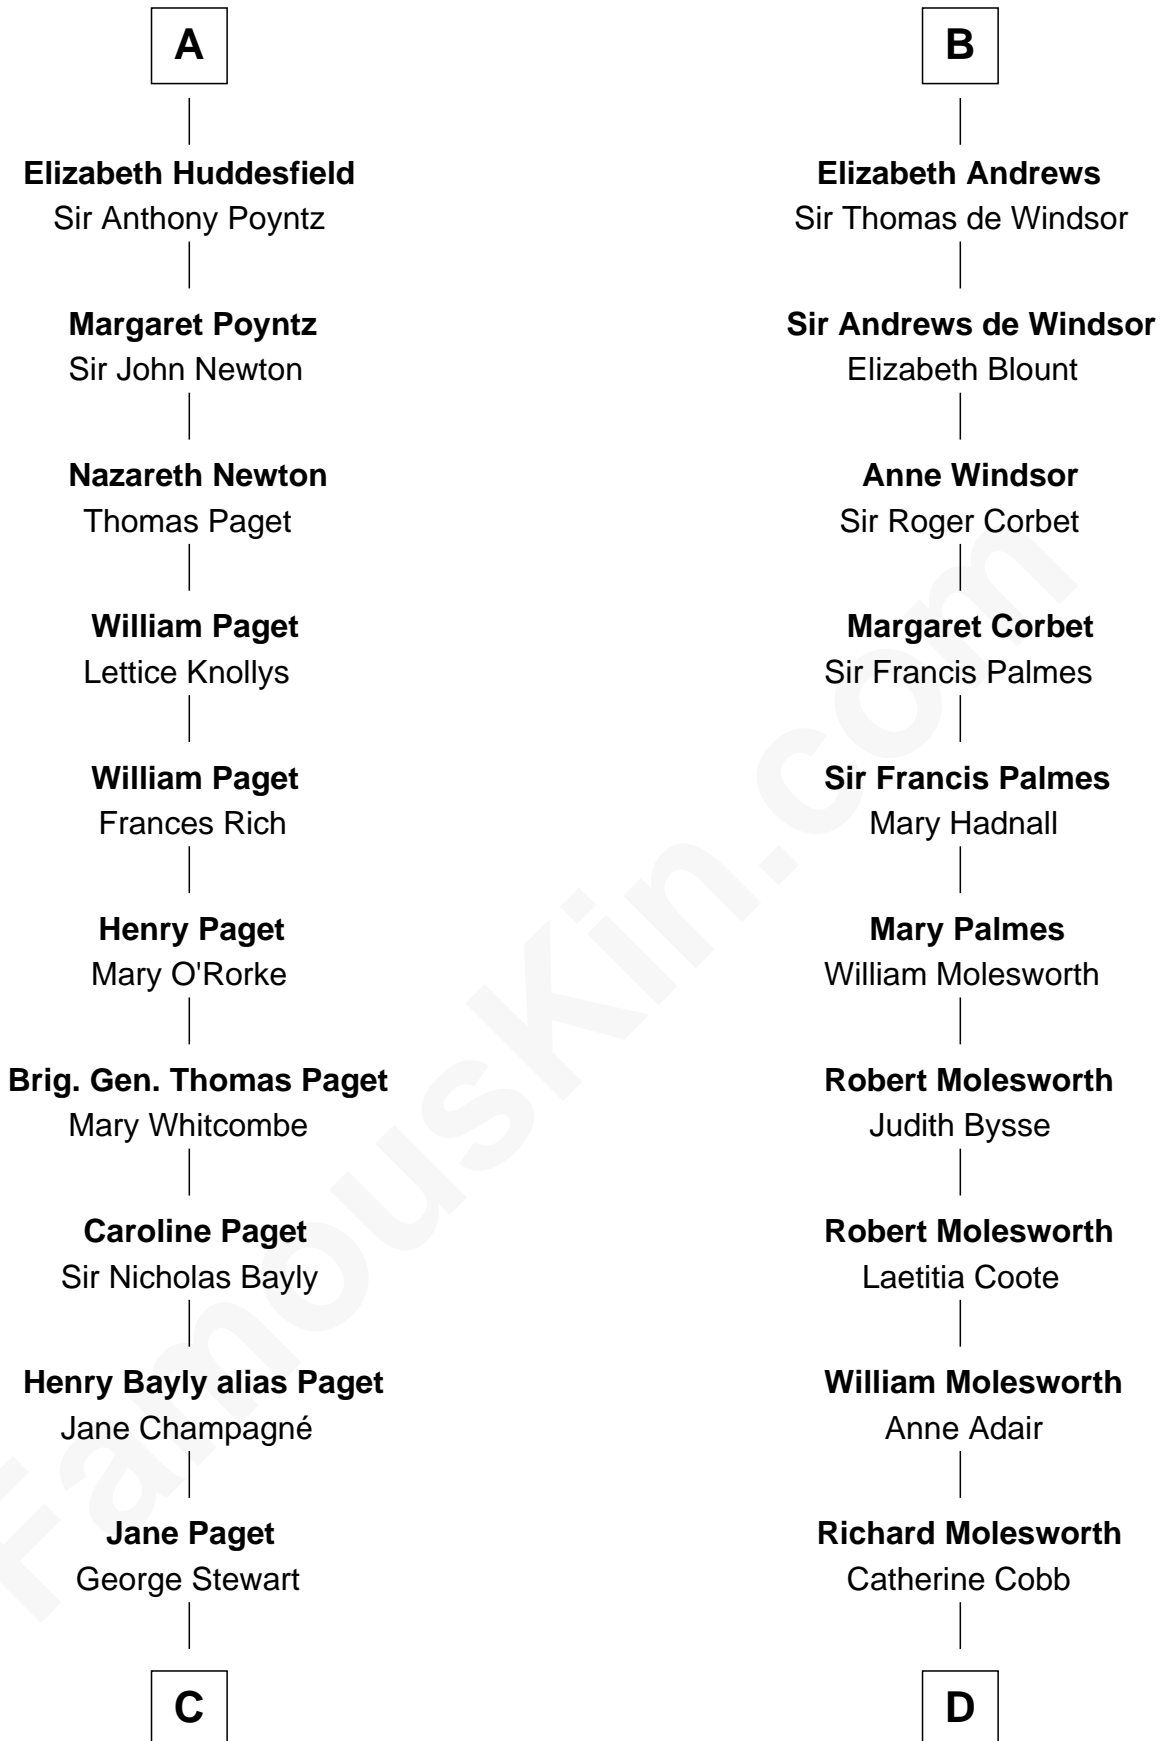

FamousKin.com

Relationship Chart of

Sir Winston Churchill

Prime Minister of the United Kingdom

20th cousin of

Olivia De Havilland

Movie Actress

Sir John de Courtenay

Anne Wake

Sir John Courtenay

Joan Champernoun

Sir Philip Courtenay

Elizabeth Hungerford

Katherine Courtenay

Sir William Huddesfield

A

Sir Hugh Luttrell

Catherine de Beaumont

Elizabeth Luttrell

John Stratton

Elizabeth Stratton

John Andrews

B

C

Jane Stewart
Sir George Spencer-Churchill

Sir John Winston Spencer-Churchill
Frances Anne Emily Vane

Randolph Henry Spencer-Churchill
Jeanette Jerome

Sir Winston Churchill
Prime Minister of the United Kingdom