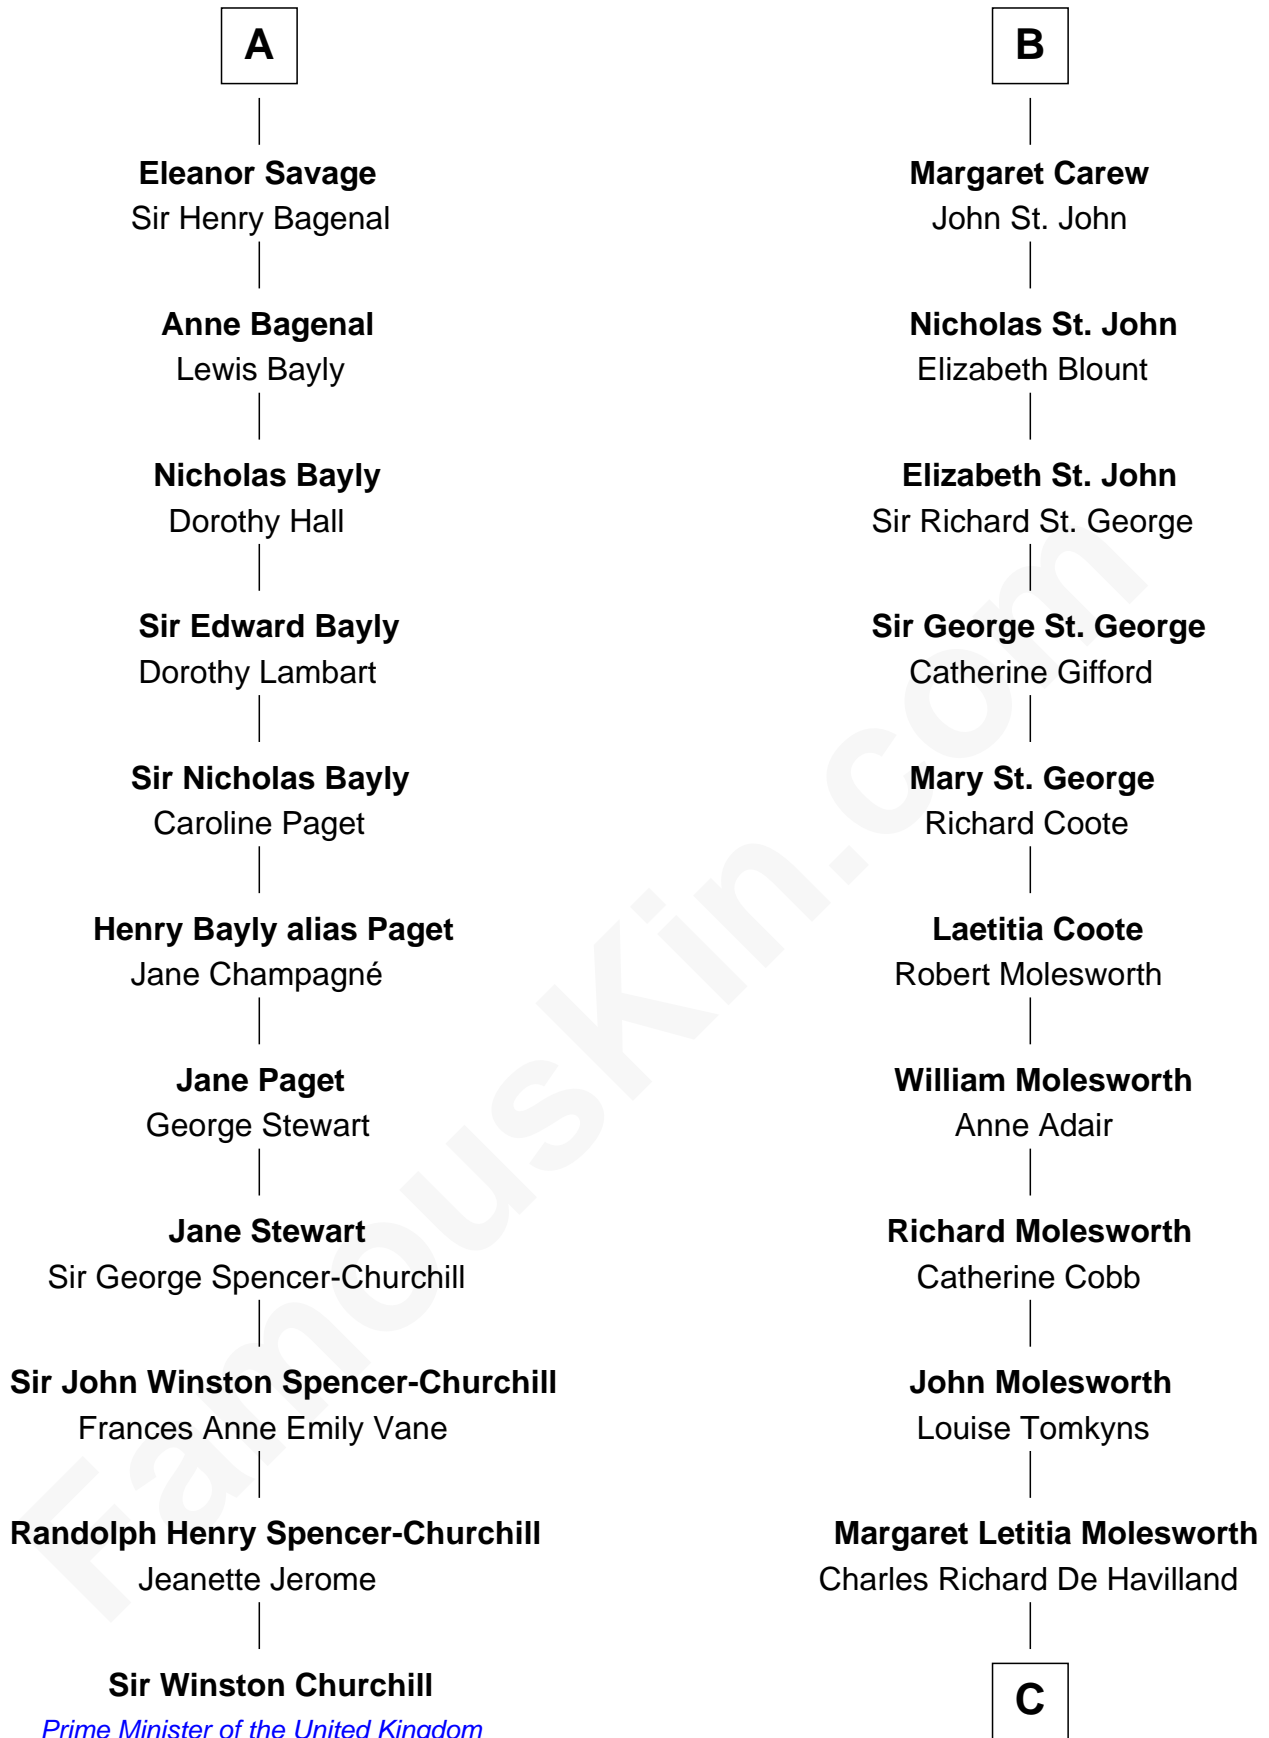

FamousKin.com

Relationship Chart of

Sir Winston Churchill

Prime Minister of the United Kingdom

17th cousin 1 time removed of

Olivia De Havilland

Movie Actress

C