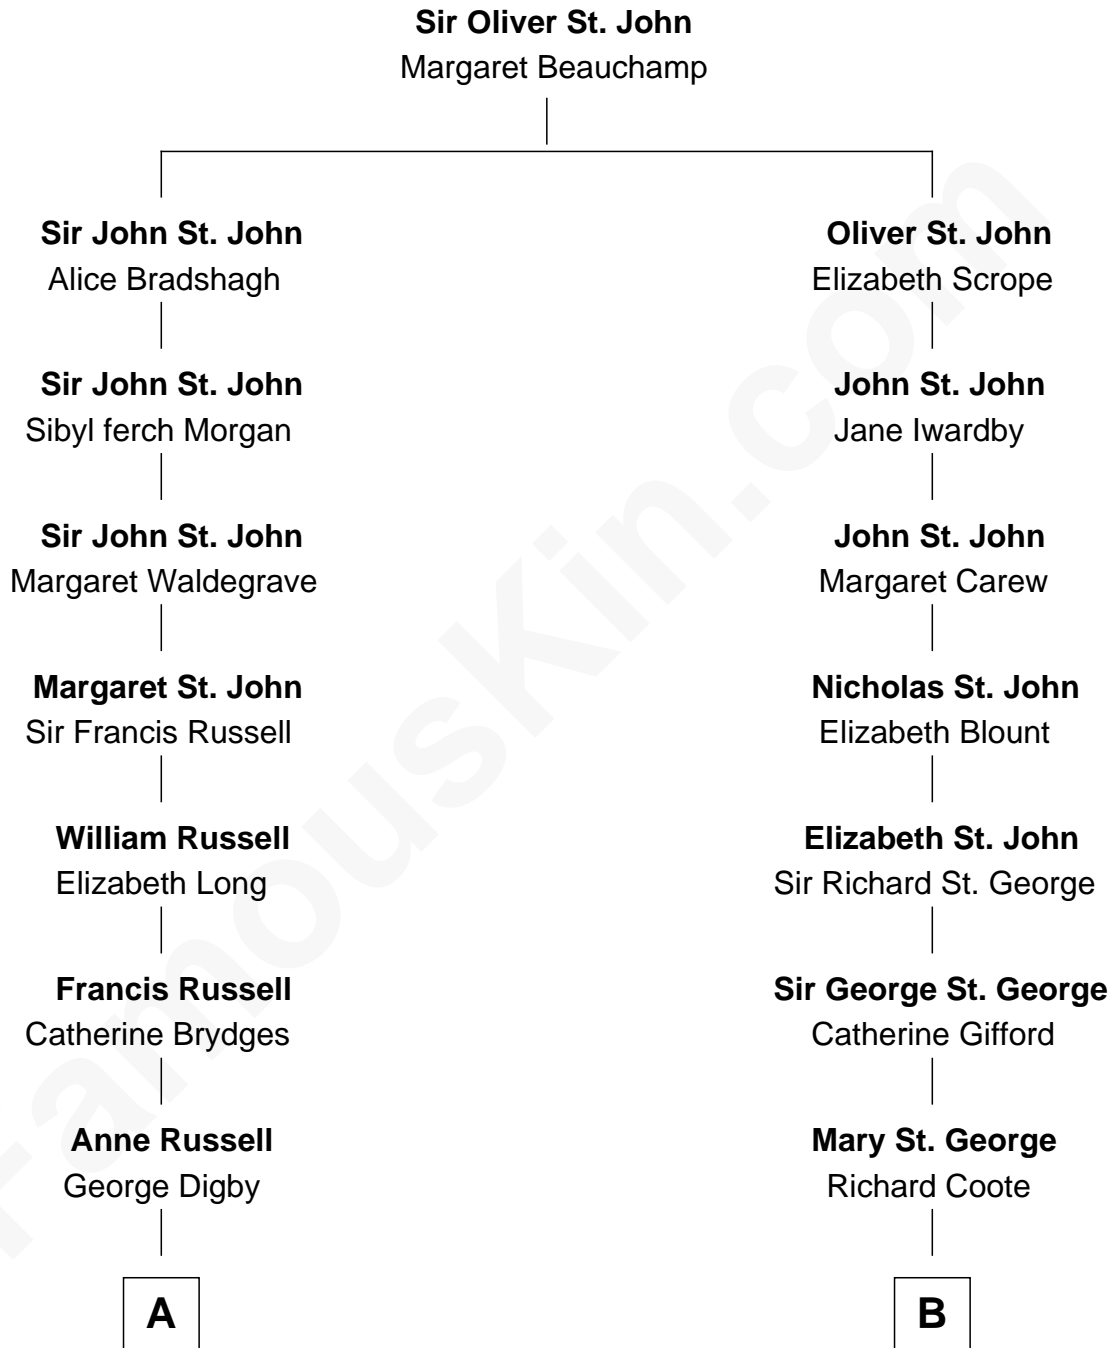

FamousKin.com

Relationship Chart of

Sir Winston Churchill

Prime Minister of the United Kingdom

13th cousin 2 times removed of

Joan Fontaine

Movie Actress

A

Ann Digby

Sir Robert Spencer

Sir Charles Spencer

Anne Churchill

Sir Charles Spencer

Elizabeth Trevor

Sir George Spencer

Caroline Russell