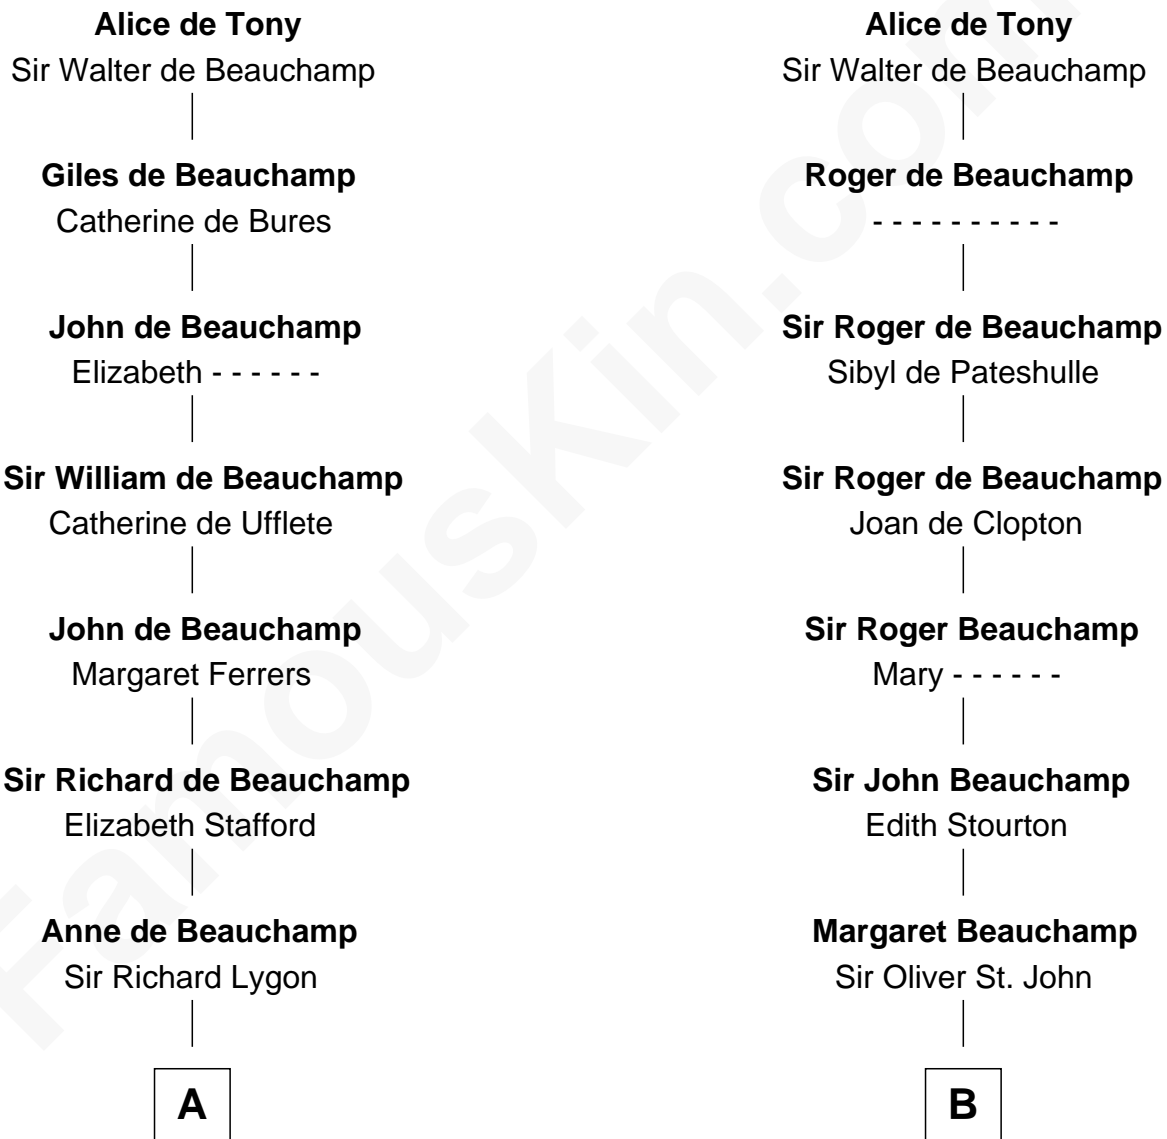

## Relationship Chart of

### Sir Winston Churchill

Prime Minister of the United Kingdom

20th cousin of

**Joan Fontaine**

Movie Actress

**Roger de Tony**

Alice de Bohun

**C**

**Frances Anne Emily Vane-Tempest**  
Sir Charles William Stewart

**Frances Anne Emily Vane**  
Sir John Winston Spencer-Churchill

**Randolph Henry Spencer-Churchill**  
Jeanette Jerome

**Sir Winston Churchill**  
*Prime Minister of the United Kingdom*