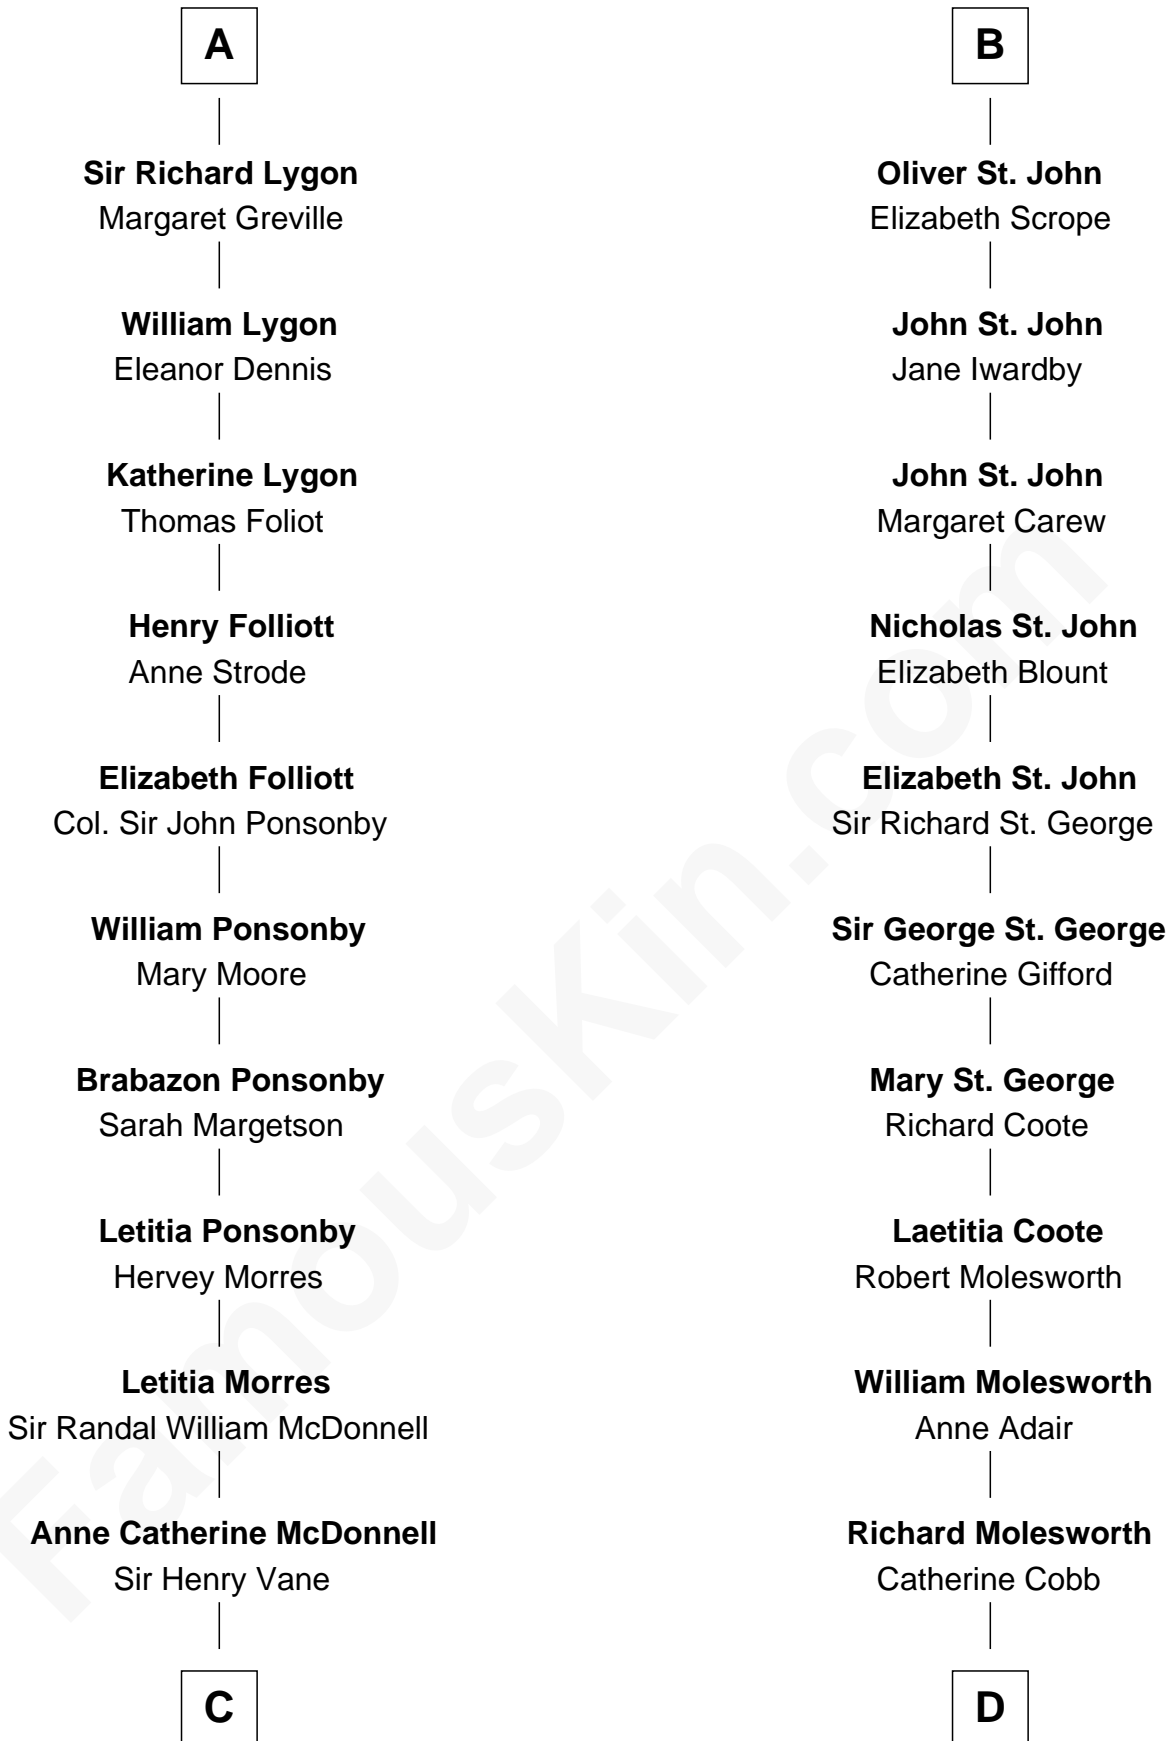

## Relationship Chart of

### Sir Winston Churchill

Prime Minister of the United Kingdom

20th cousin of

**Joan Fontaine**

Movie Actress

**Roger de Tony**

Alice de Bohun

**C**

**Frances Anne Emily Vane-Tempest**  
Sir Charles William Stewart

**Frances Anne Emily Vane**  
Sir John Winston Spencer-Churchill

**Randolph Henry Spencer-Churchill**  
Jeanette Jerome

**Sir Winston Churchill**  
*Prime Minister of the United Kingdom*

**D**

**John Molesworth**  
Louise Tomkyns

**Margaret Letitia Molesworth**  
Charles Richard De Havilland

**Walter Augustus De Havilland**  
Lillian Augusta Ruse

**Joan Fontaine**  
*Movie Actress*

FamousKin.com