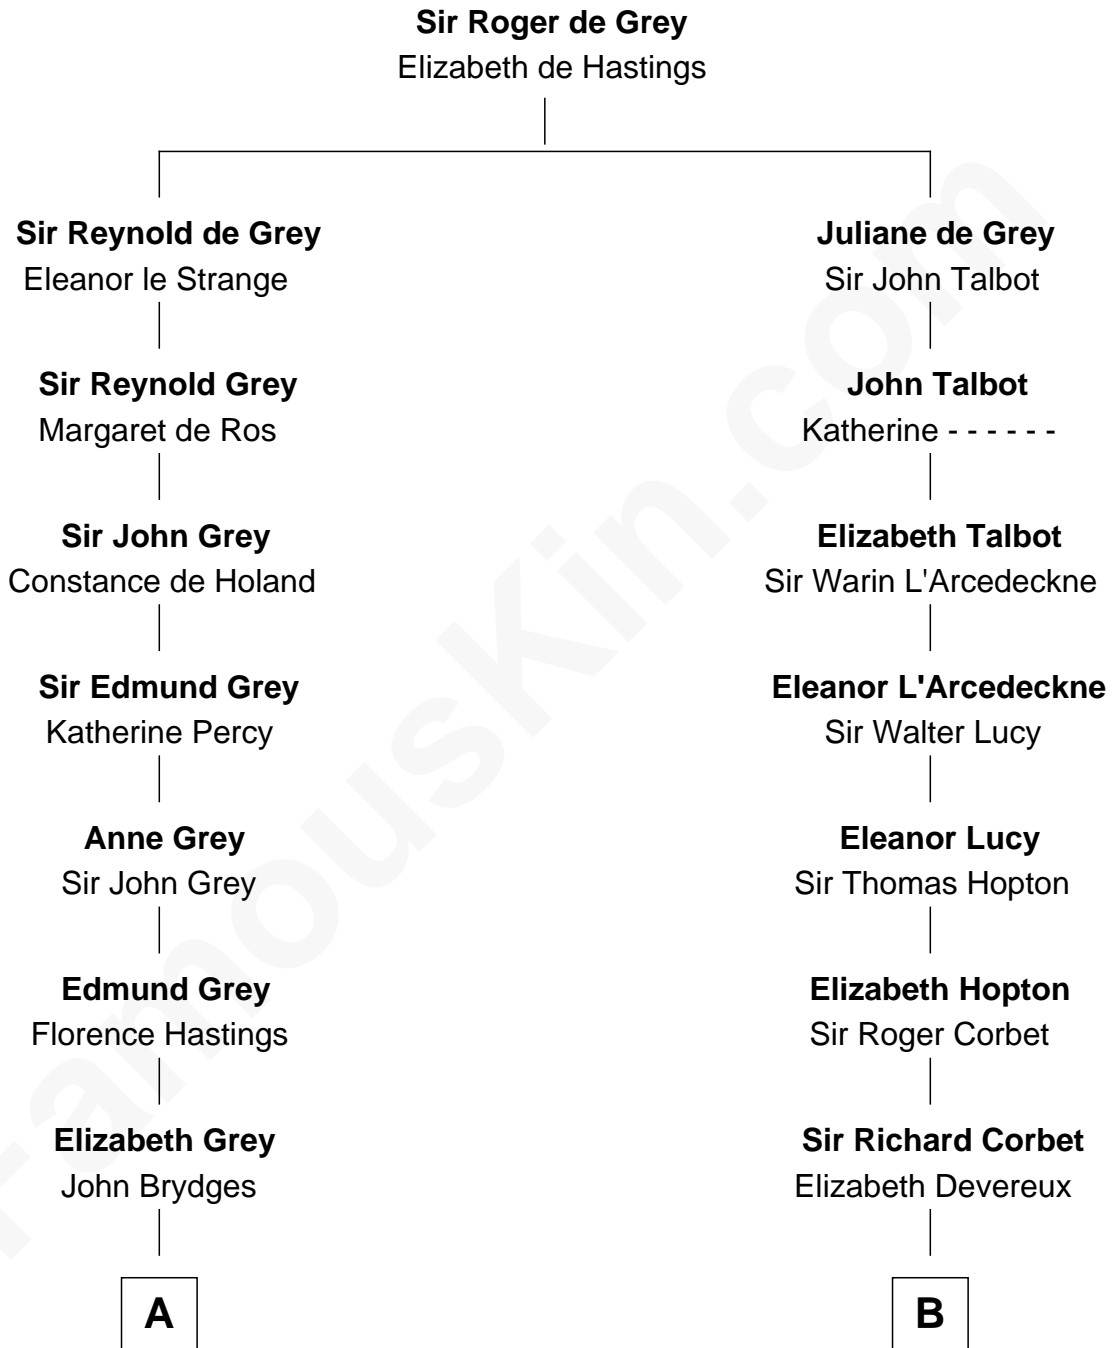

## Relationship Chart of

### Sir Winston Churchill

*Prime Minister of the United Kingdom*

19th cousin of

**Joan Fontaine**

*Movie Actress*

**C**

**Sir John Winston Spencer-Churchill**

Frances Anne Emily Vane