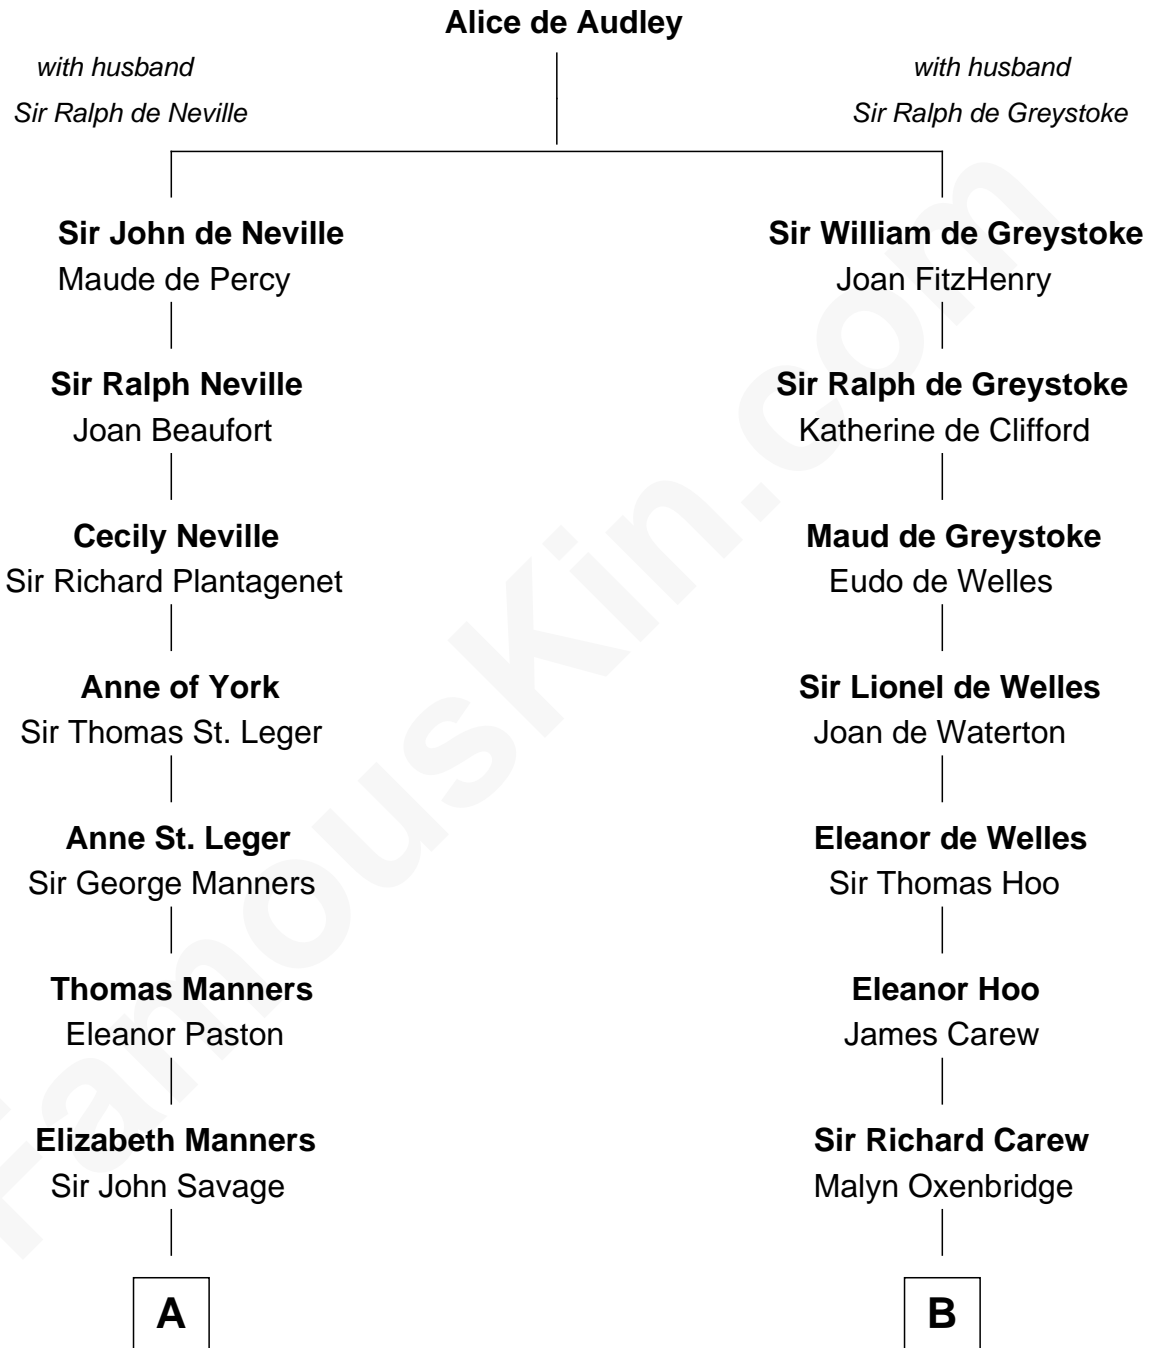

FamousKin.com

Relationship Chart of

Sir Winston Churchill

Prime Minister of the United Kingdom

17th cousin 1 time removed of

Joan Fontaine

Movie Actress

C

Walter Augustus De Havilland

Lillian Augusta Ruse

Joan Fontaine

Movie Actress

FamousKin.com