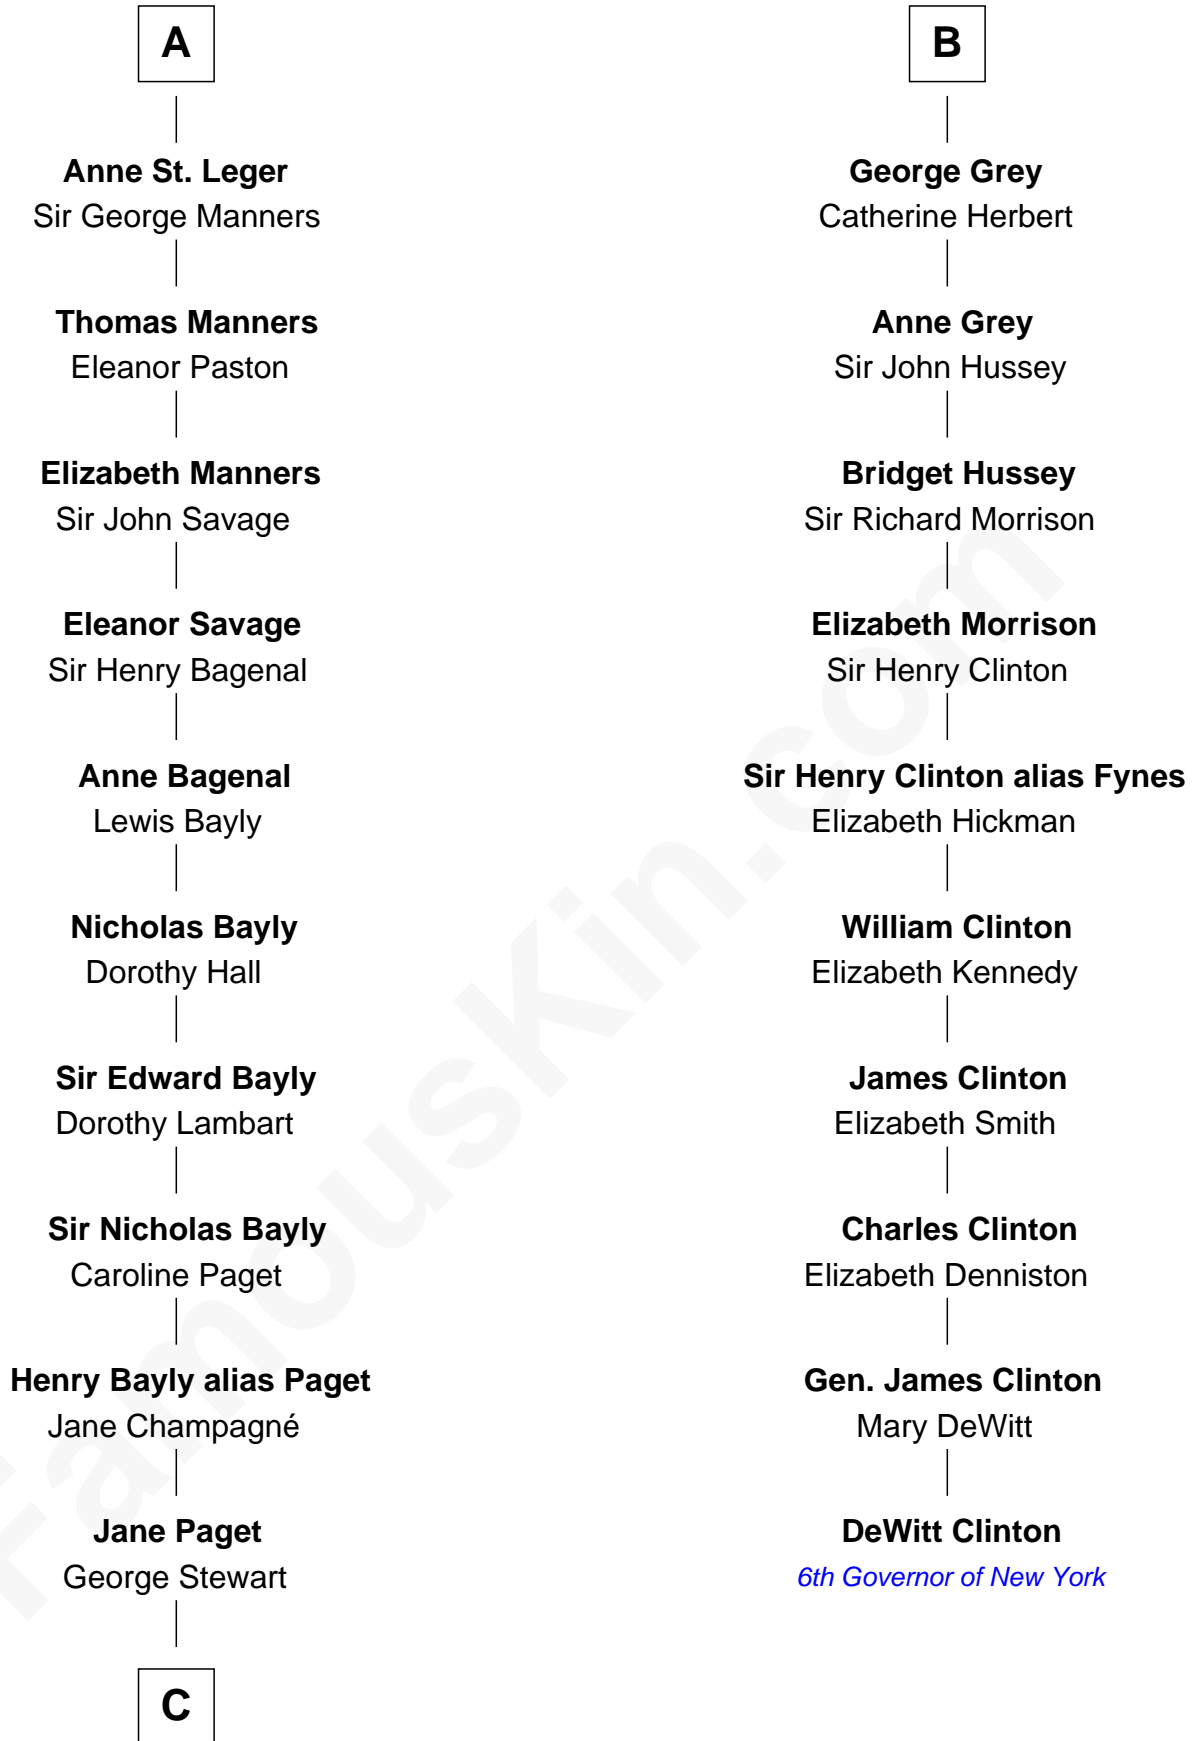

FamousKin.com

Relationship Chart of

Sir Winston Churchill

Prime Minister of the United Kingdom

16th cousin 4 times removed of

DeWitt Clinton

6th Governor of New York

Alan la Zouche

Ellen de Quincy

C

—
Jane Stewart

Sir George Spencer-Churchill

—
Sir John Winston Spencer-Churchill

Frances Anne Emily Vane

—
Randolph Henry Spencer-Churchill

Jeanette Jerome