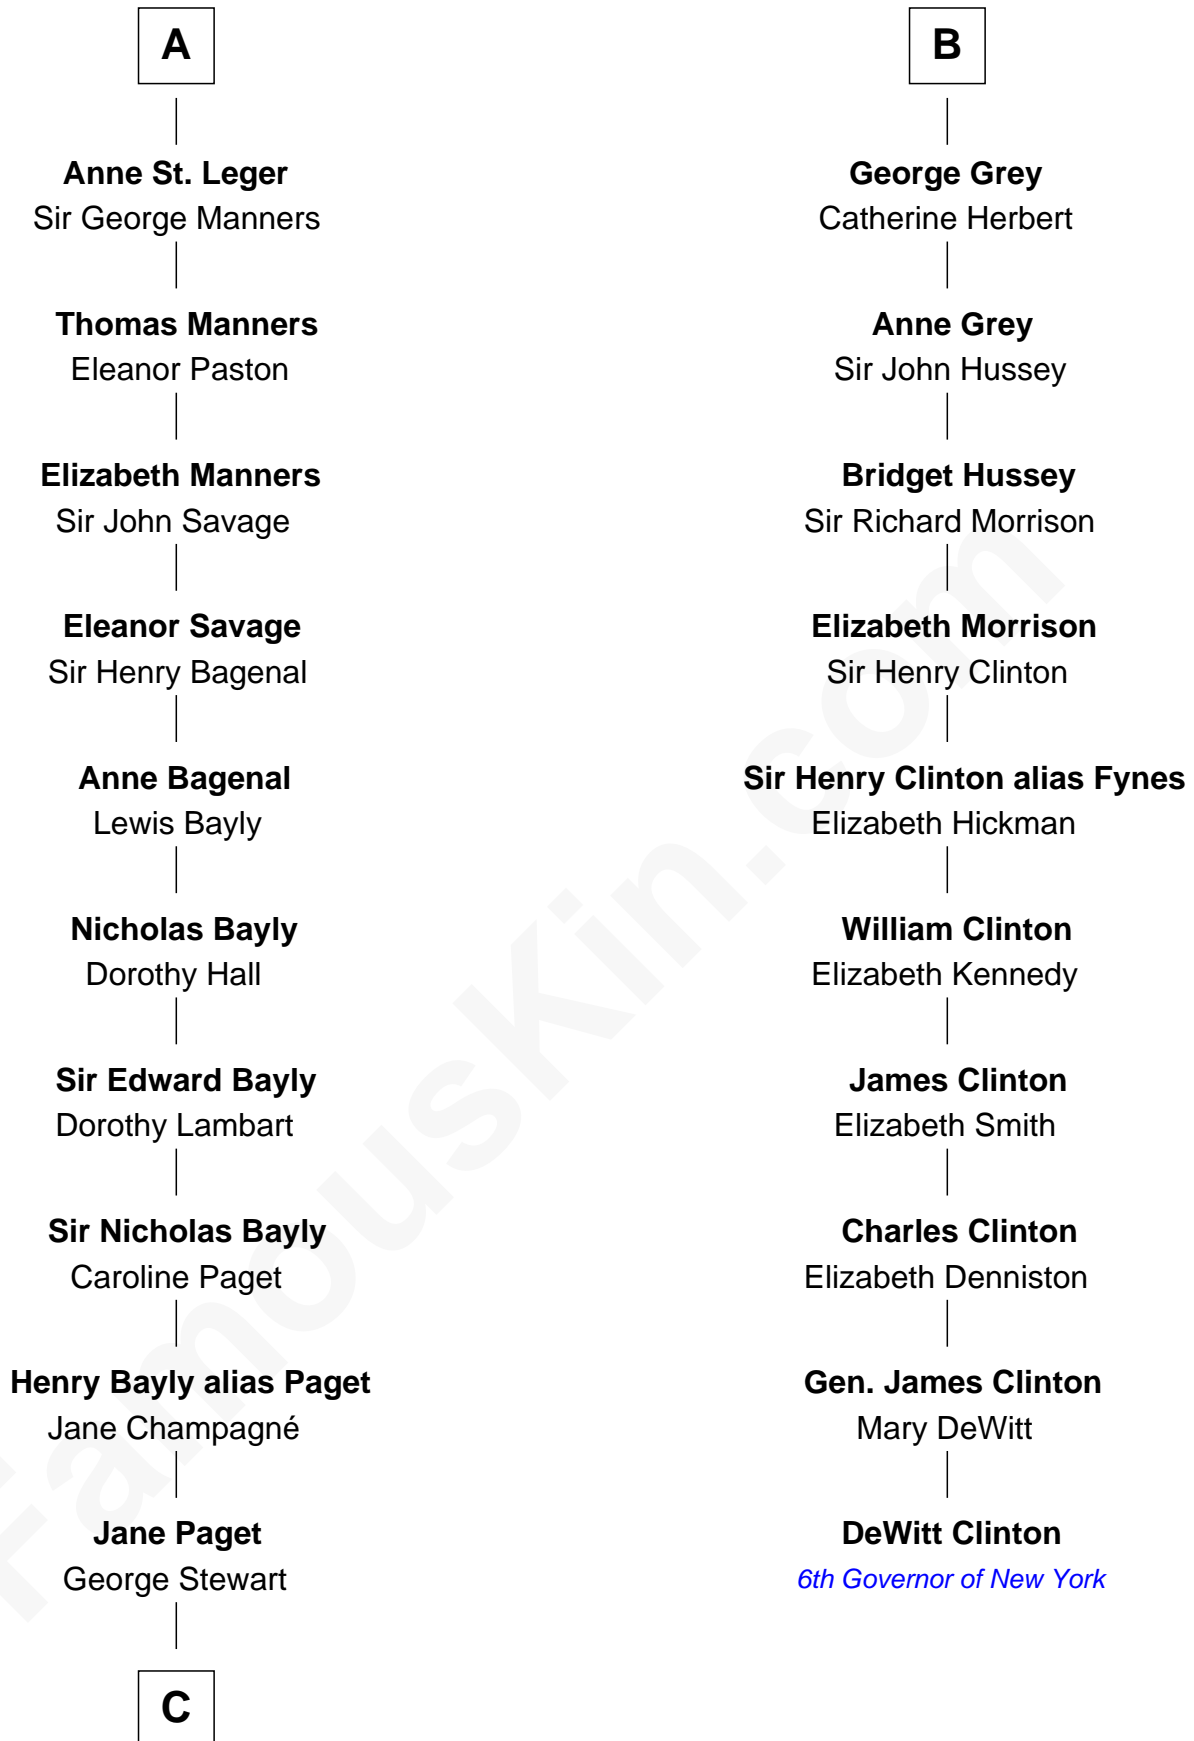

FamousKin.com

Relationship Chart of

Sir Winston Churchill

Prime Minister of the United Kingdom

16th cousin 4 times removed of

DeWitt Clinton

6th Governor of New York

Sir William de Fiennes

Sir Henry Percy

Elizabeth Mortimer

Sir Henry Percy

Eleanor Neville

Katherine Percy

Sir Edmund Grey

B

C