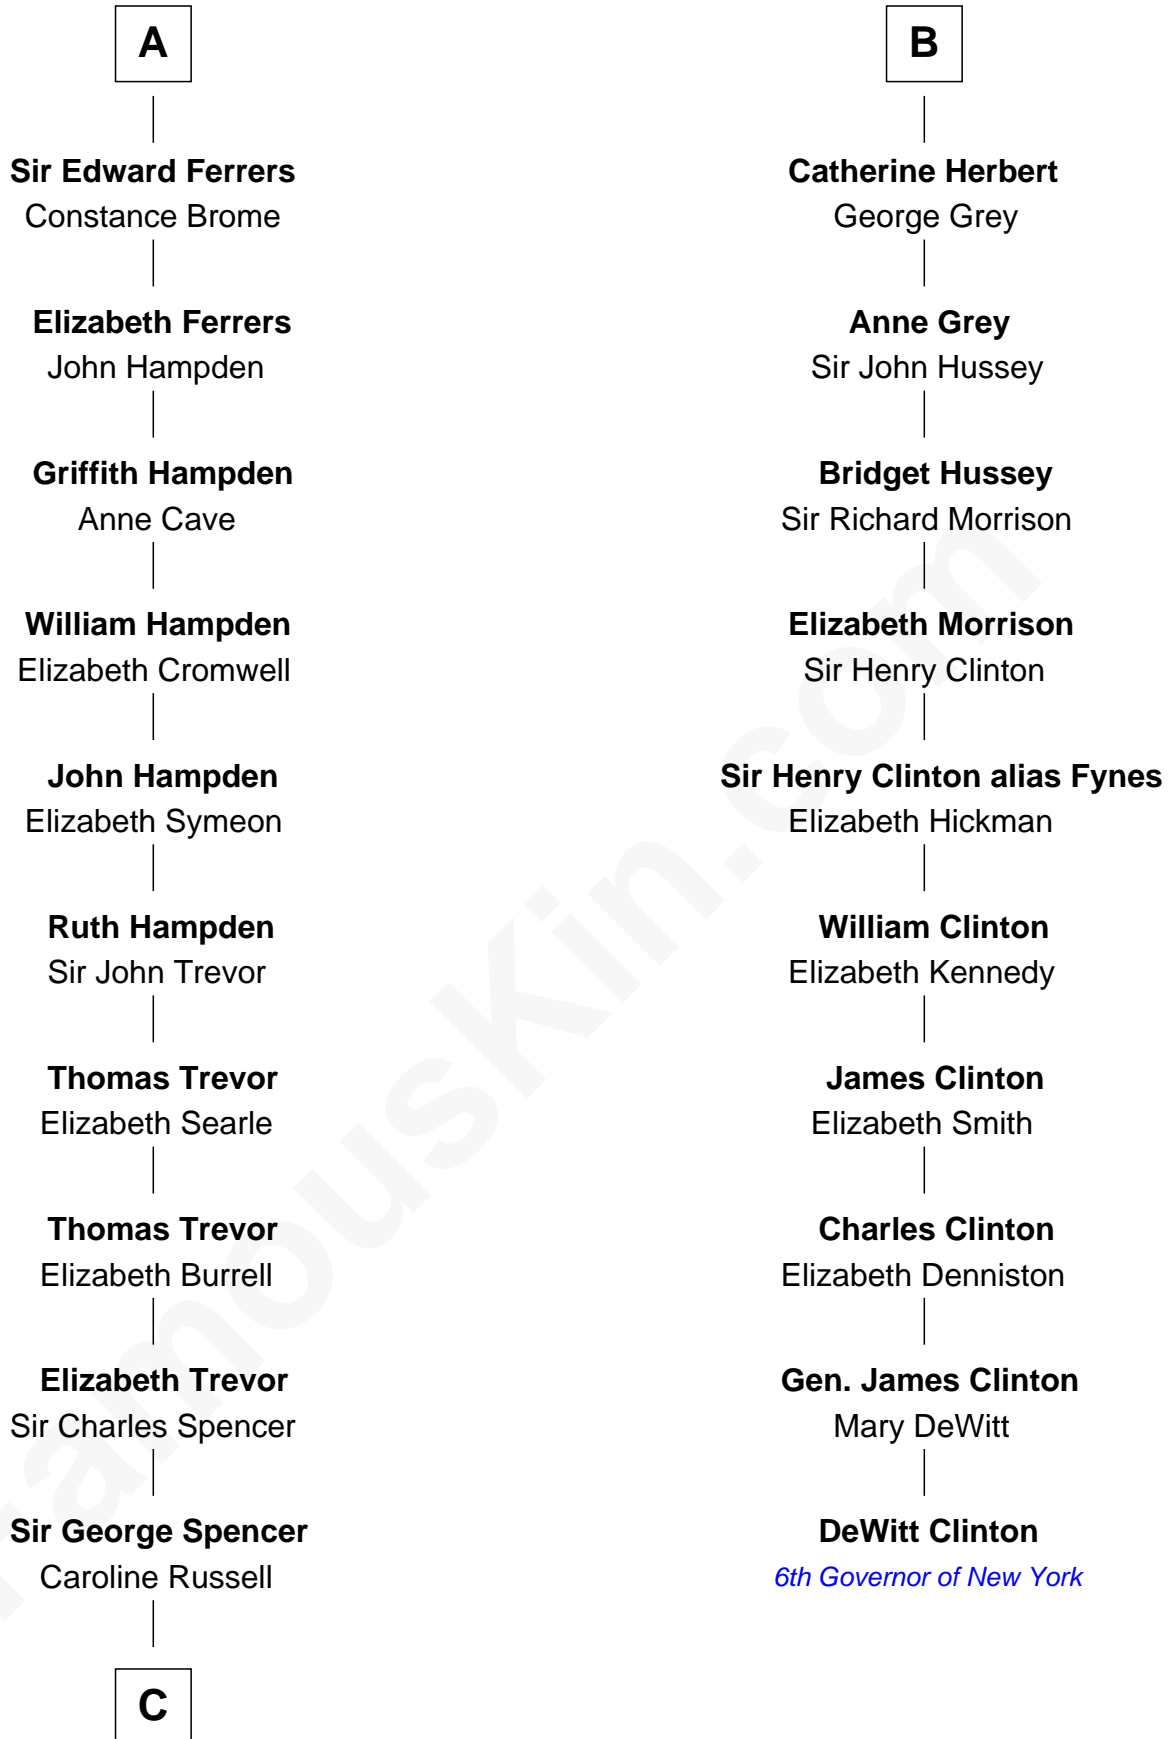

FamousKin.com

Relationship Chart of

Sir Winston Churchill

Prime Minister of the United Kingdom

16th cousin 5 times removed of

DeWitt Clinton

6th Governor of New York

Sir Thebaud de Verdun

Sir Walter Devereux

Elizabeth Bromwich

Sir Walter Devereux

Elizabeth Merbery

Anne Devereux

William Herbert

B

C