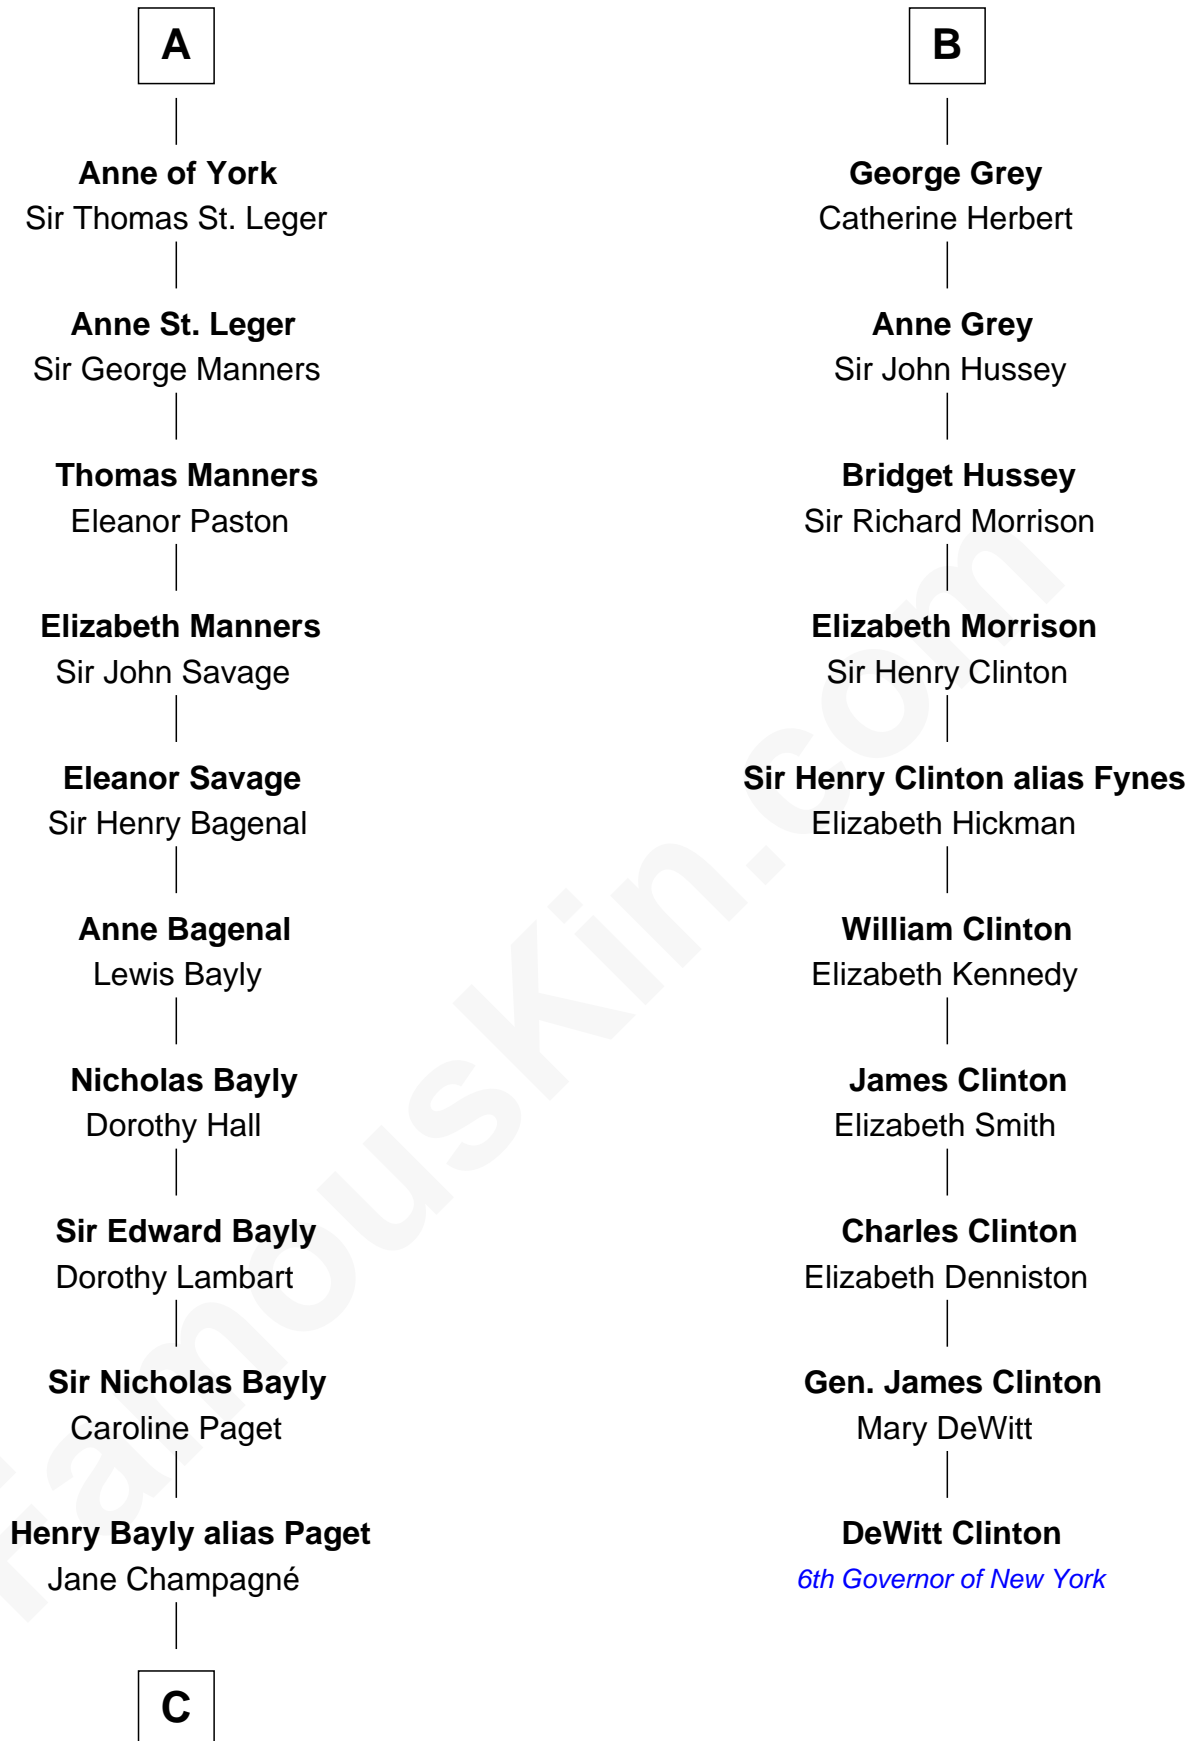

FamousKin.com

Relationship Chart of

Sir Winston Churchill

Prime Minister of the United Kingdom

16th cousin 5 times removed of

DeWitt Clinton

6th Governor of New York

C

Jane Paget
George Stewart

Jane Stewart
Sir George Spencer-Churchill

Sir John Winston Spencer-Churchill
Frances Anne Emily Vane

Randolph Henry Spencer-Churchill
Jeanette Jerome

Sir Winston Churchill
Prime Minister of the United Kingdom