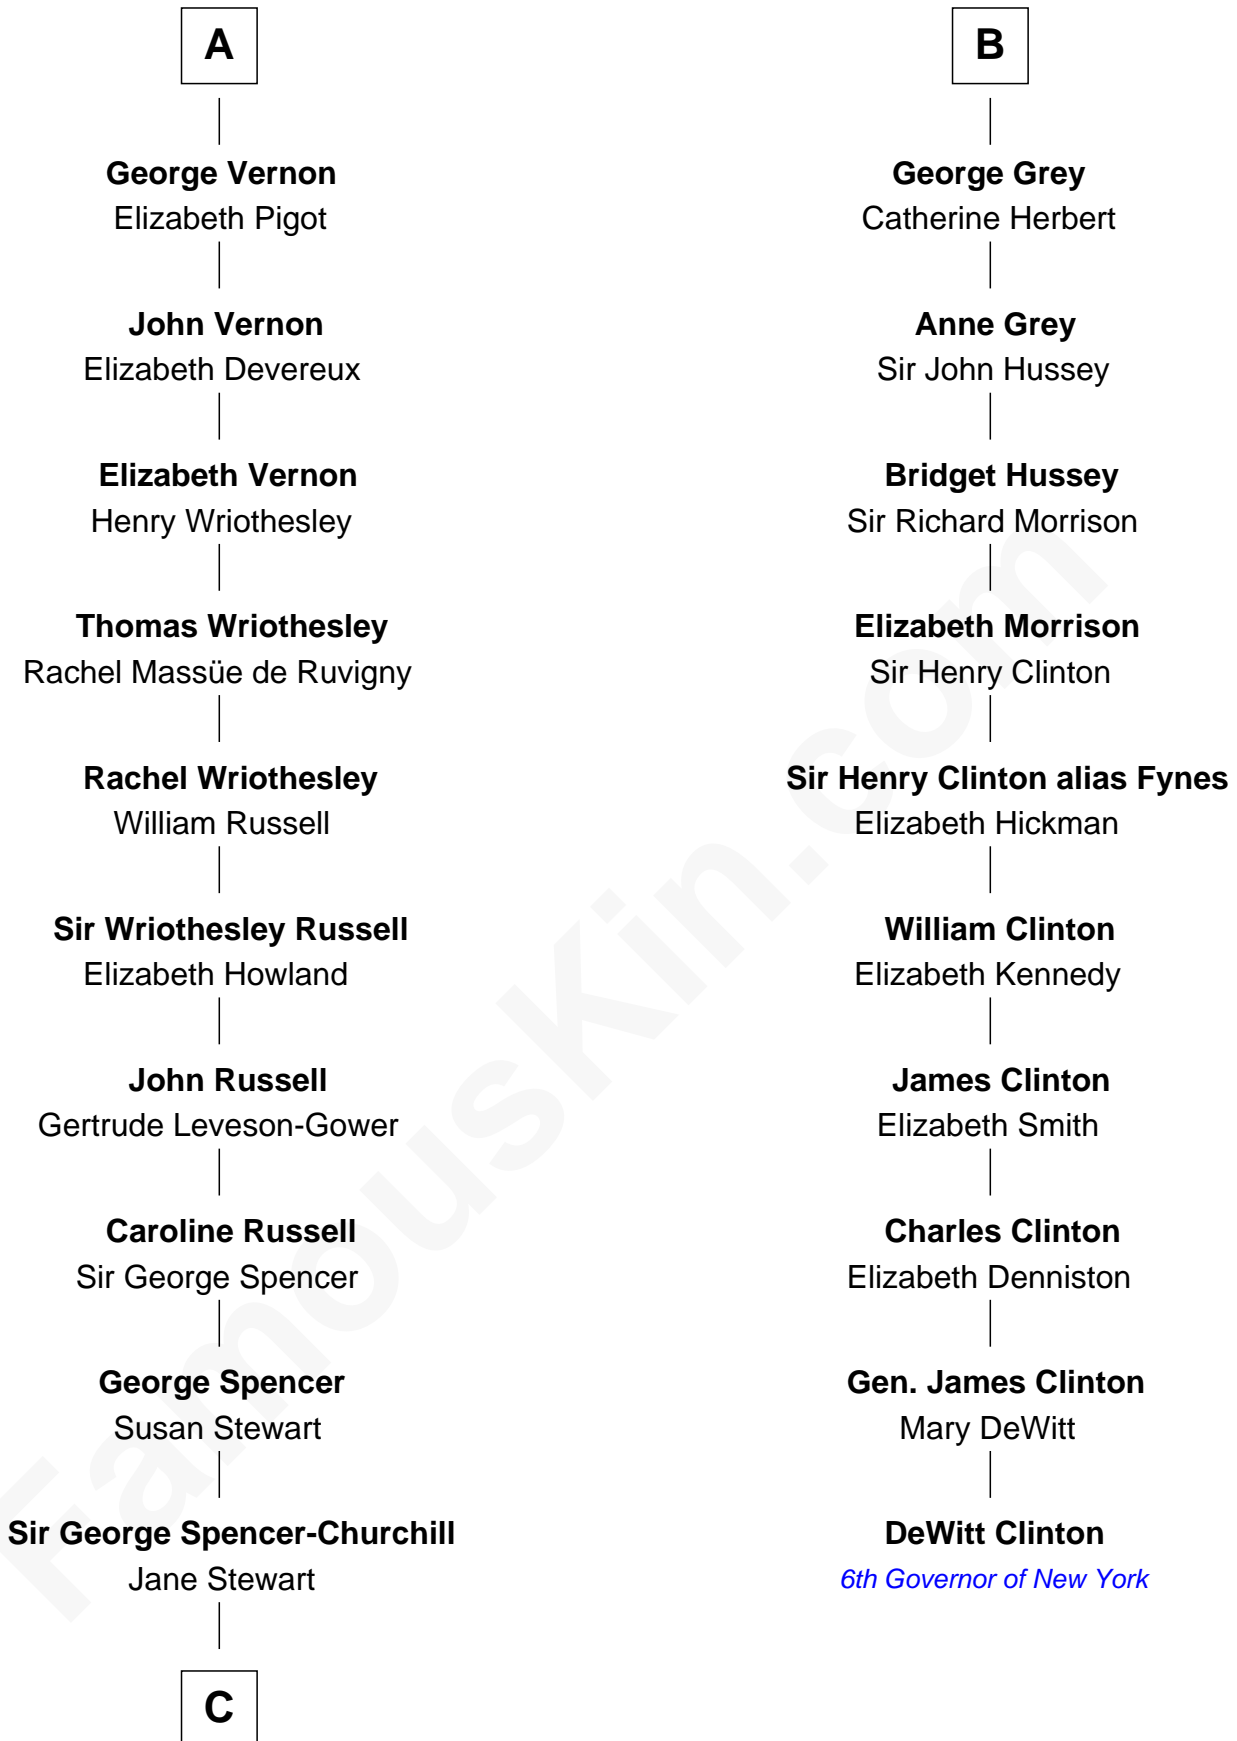

## Relationship Chart of

### Sir Winston Churchill

*Prime Minister of the United Kingdom*

16th cousin 3 times removed of

**DeWitt Clinton**

*6th Governor of New York*

C

—  
**Sir John Winston Spencer-Churchill**

Frances Anne Emily Vane

—  
**Randolph Henry Spencer-Churchill**

Jeanette Jerome

—  
**Sir Winston Churchill**

*Prime Minister of the United Kingdom*

FamousKin.com