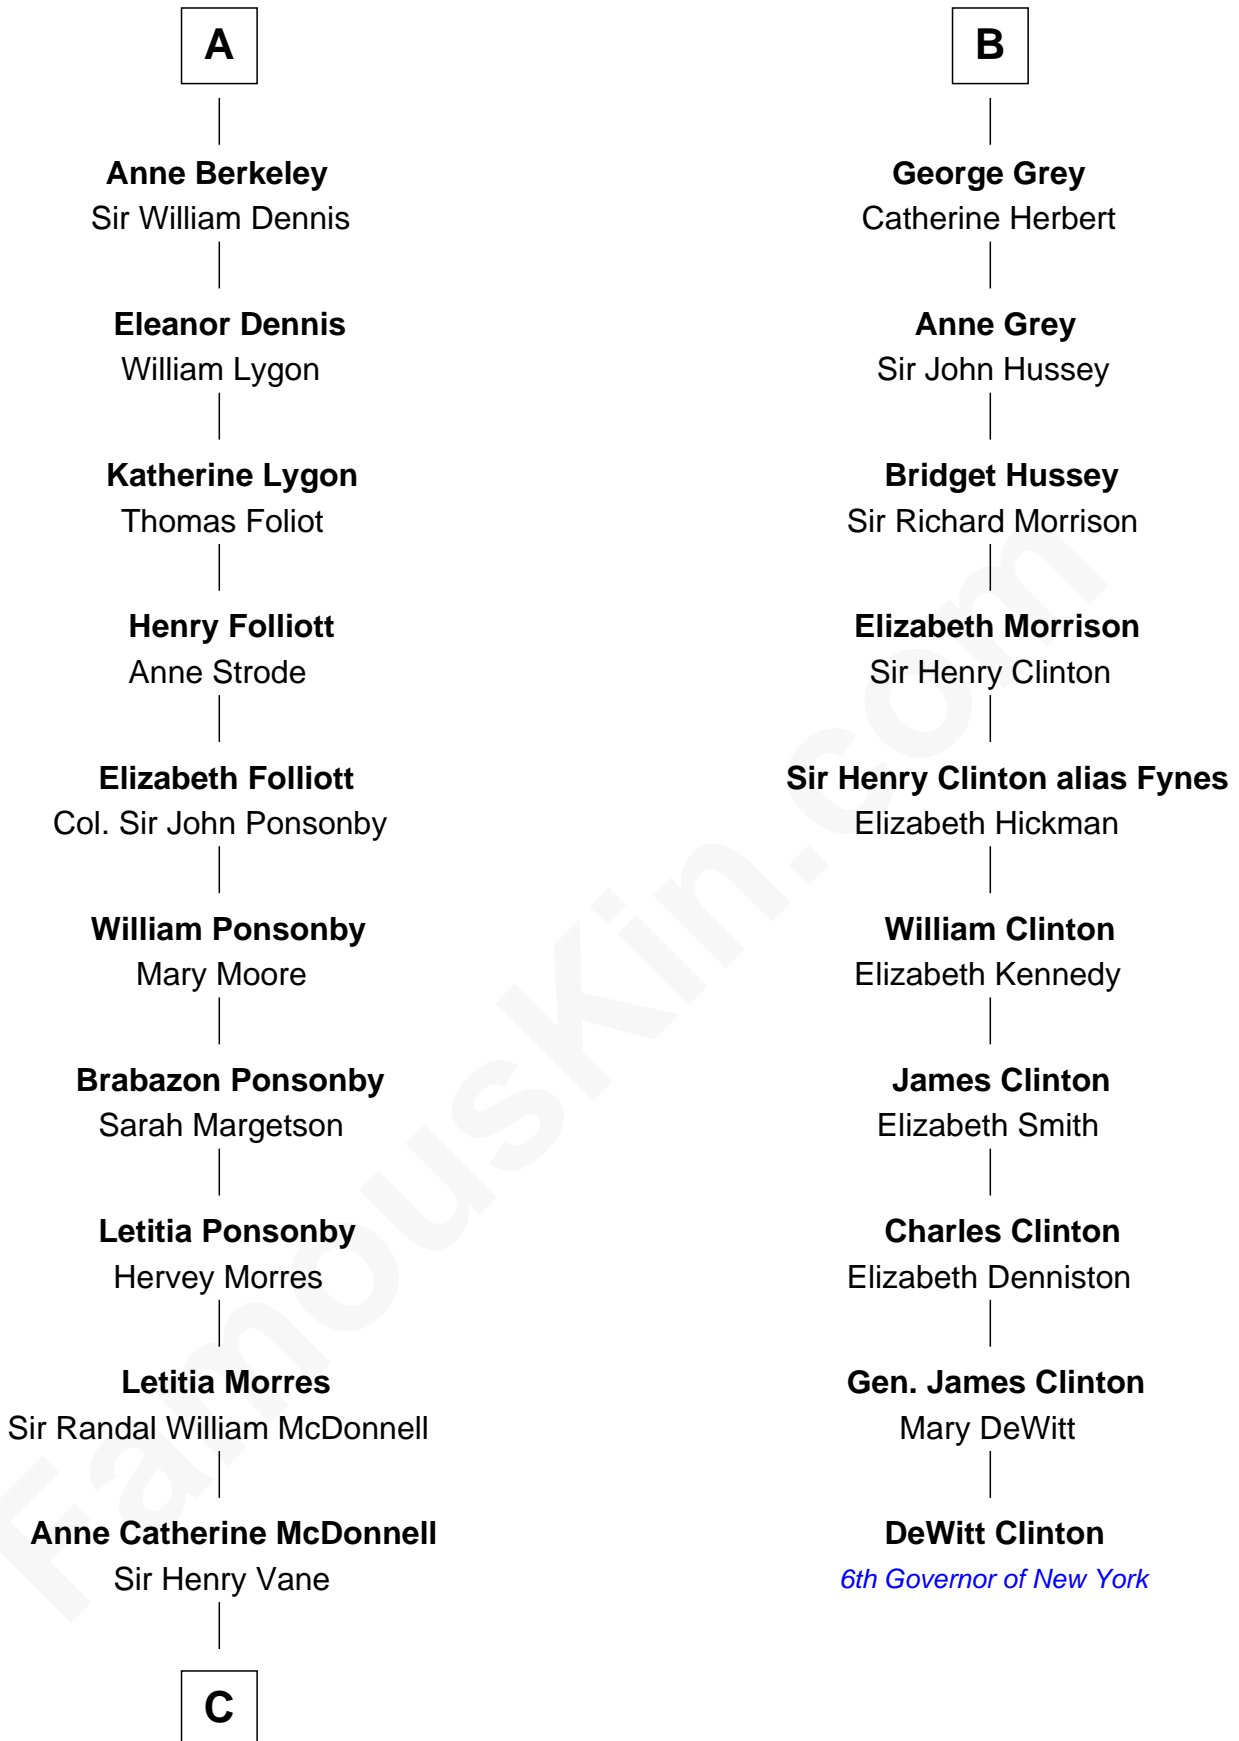

FamousKin.com

Relationship Chart of

Sir Winston Churchill

Prime Minister of the United Kingdom

16th cousin 4 times removed of

DeWitt Clinton

6th Governor of New York

C

—
Frances Anne Emily Vane-Tempest

Sir Charles William Stewart

—
Frances Anne Emily Vane

Sir John Winston Spencer-Churchill

—
Randolph Henry Spencer-Churchill

Jeanette Jerome

—
Sir Winston Churchill

Prime Minister of the United Kingdom