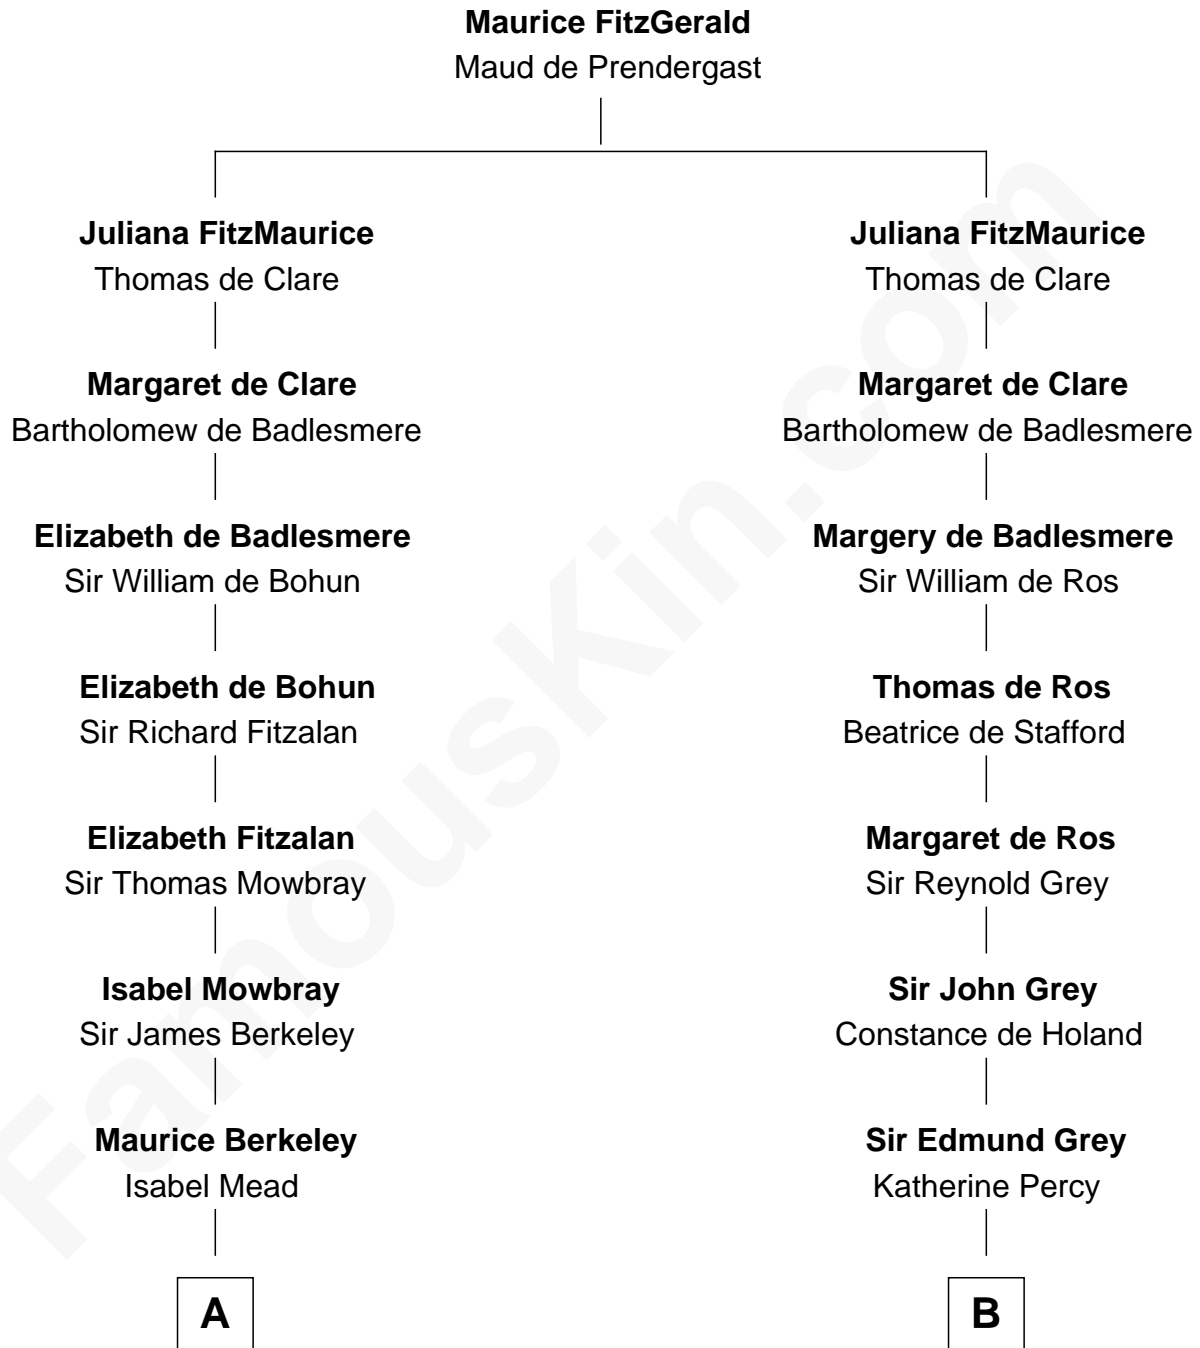

FamousKin.com

Relationship Chart of

Sir Winston Churchill

Prime Minister of the United Kingdom

16th cousin 4 times removed of

DeWitt Clinton

6th Governor of New York

C

—
Frances Anne Emily Vane-Tempest

Sir Charles William Stewart

—
Frances Anne Emily Vane

Sir John Winston Spencer-Churchill

—
Randolph Henry Spencer-Churchill

Jeanette Jerome

—
Sir Winston Churchill

Prime Minister of the United Kingdom

FamousKin.com