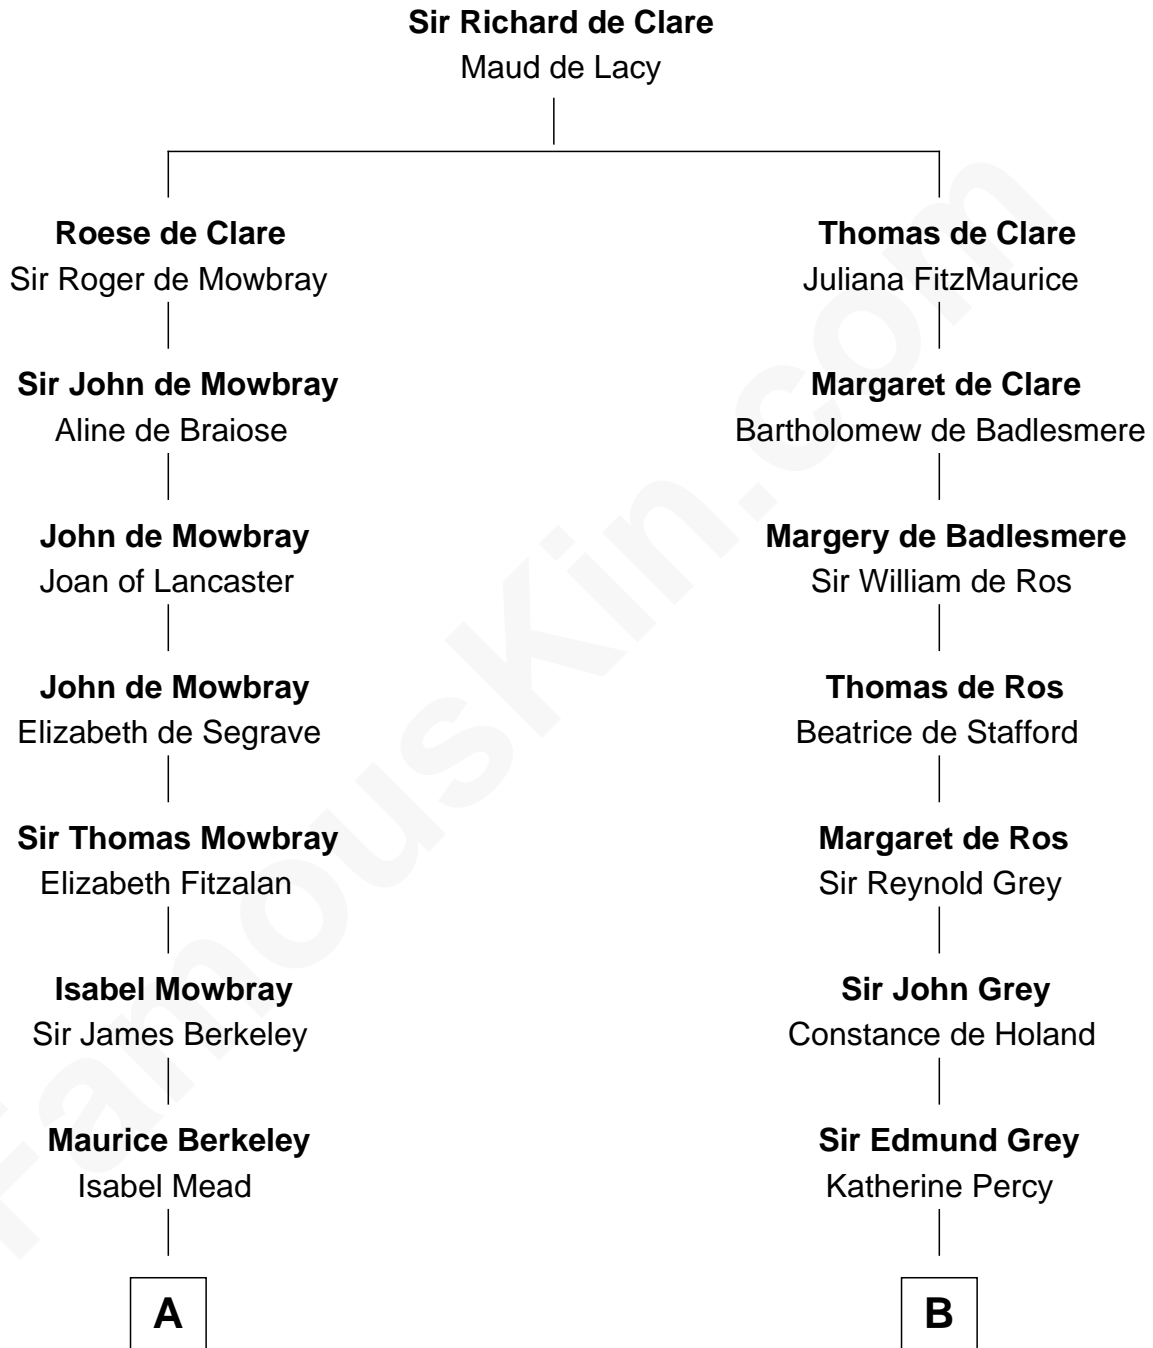

## Relationship Chart of

### Sir Winston Churchill

*Prime Minister of the United Kingdom*

**16th cousin 4 times removed of**

**DeWitt Clinton**

*6th Governor of New York*

**C**

—  
**Frances Anne Emily Vane-Tempest**

Sir Charles William Stewart

—  
**Frances Anne Emily Vane**

Sir John Winston Spencer-Churchill

—  
**Randolph Henry Spencer-Churchill**

Jeanette Jerome

—  
**Sir Winston Churchill**

*Prime Minister of the United Kingdom*

FamousKin.com