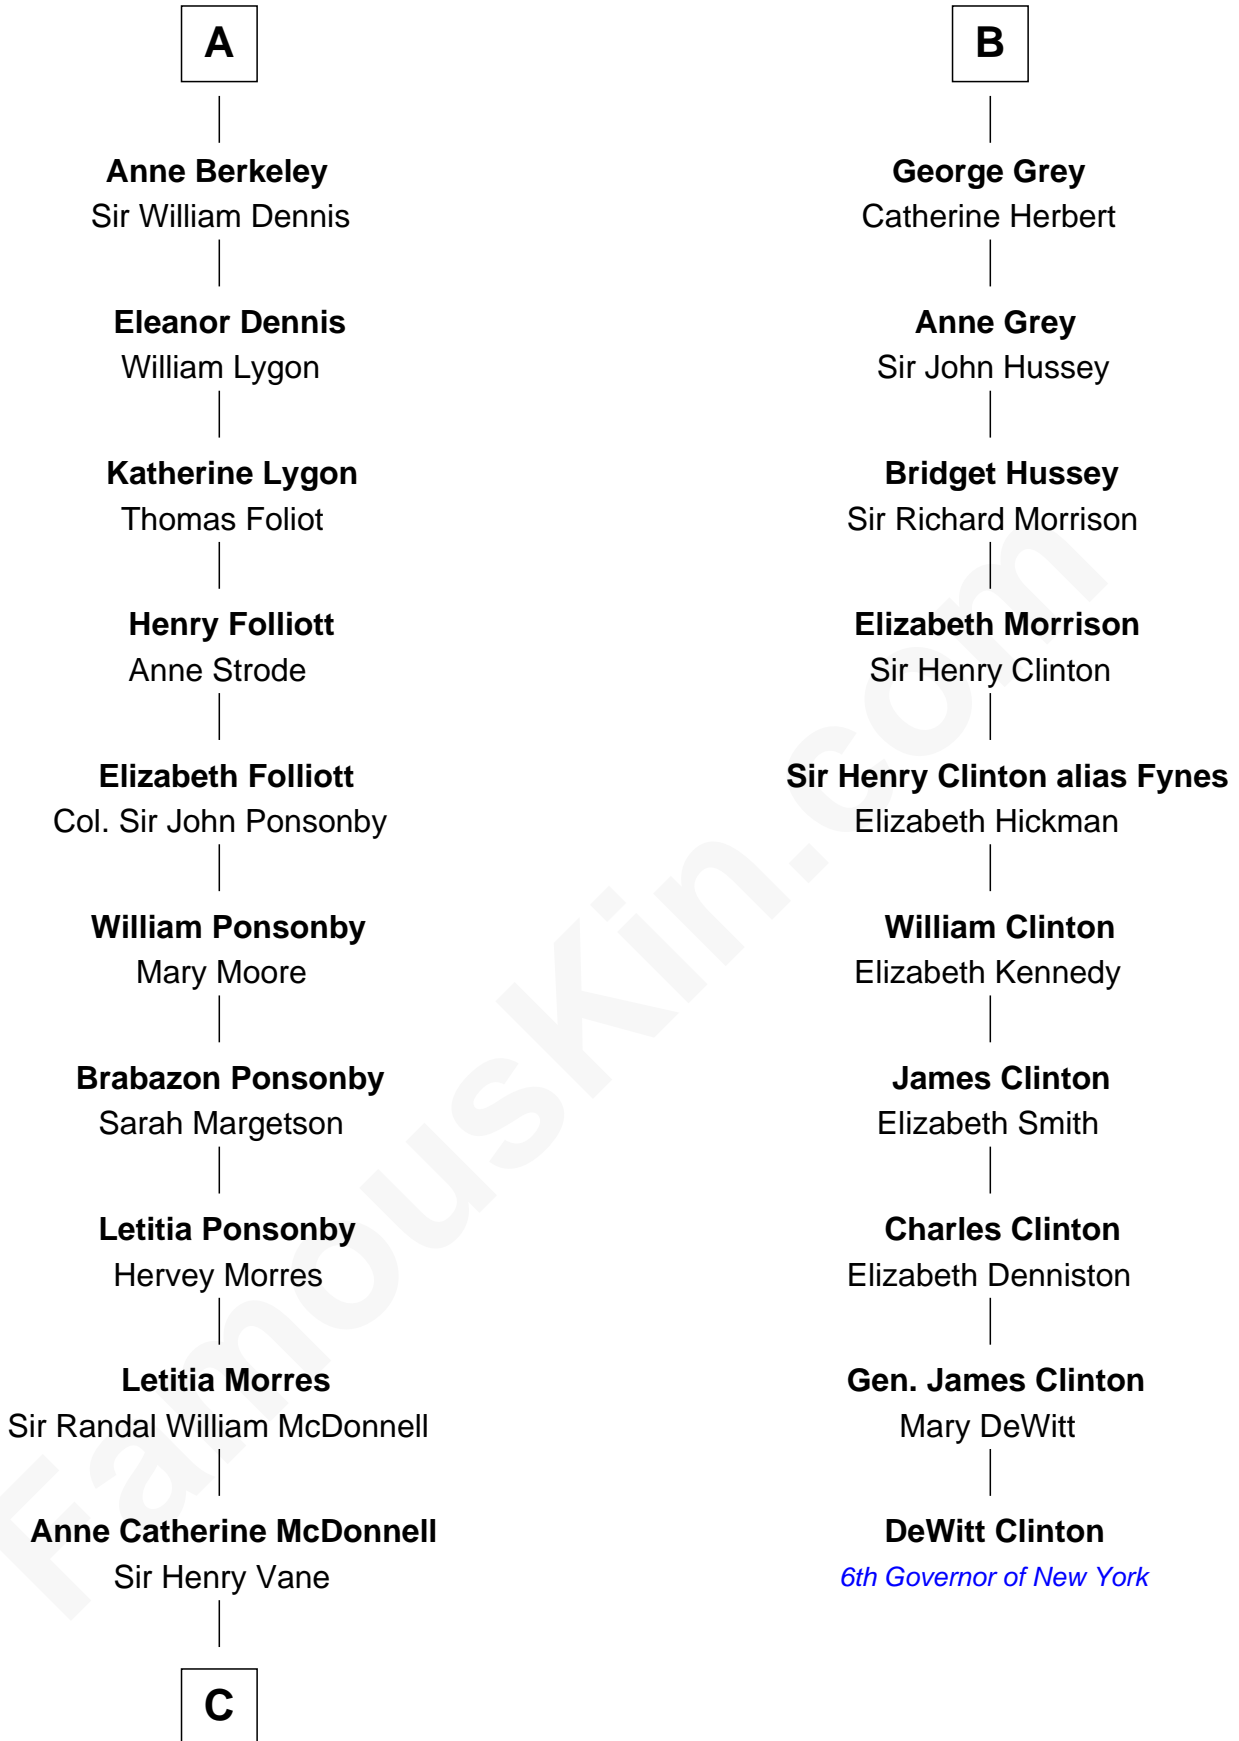

## Relationship Chart of

### Sir Winston Churchill

*Prime Minister of the United Kingdom*

**16th cousin 4 times removed of**

**DeWitt Clinton**

*6th Governor of New York*

**C**

—  
**Frances Anne Emily Vane-Tempest**

Sir Charles William Stewart

—  
**Frances Anne Emily Vane**

Sir John Winston Spencer-Churchill

—  
**Randolph Henry Spencer-Churchill**

Jeanette Jerome

—  
**Sir Winston Churchill**

*Prime Minister of the United Kingdom*

FamousKin.com