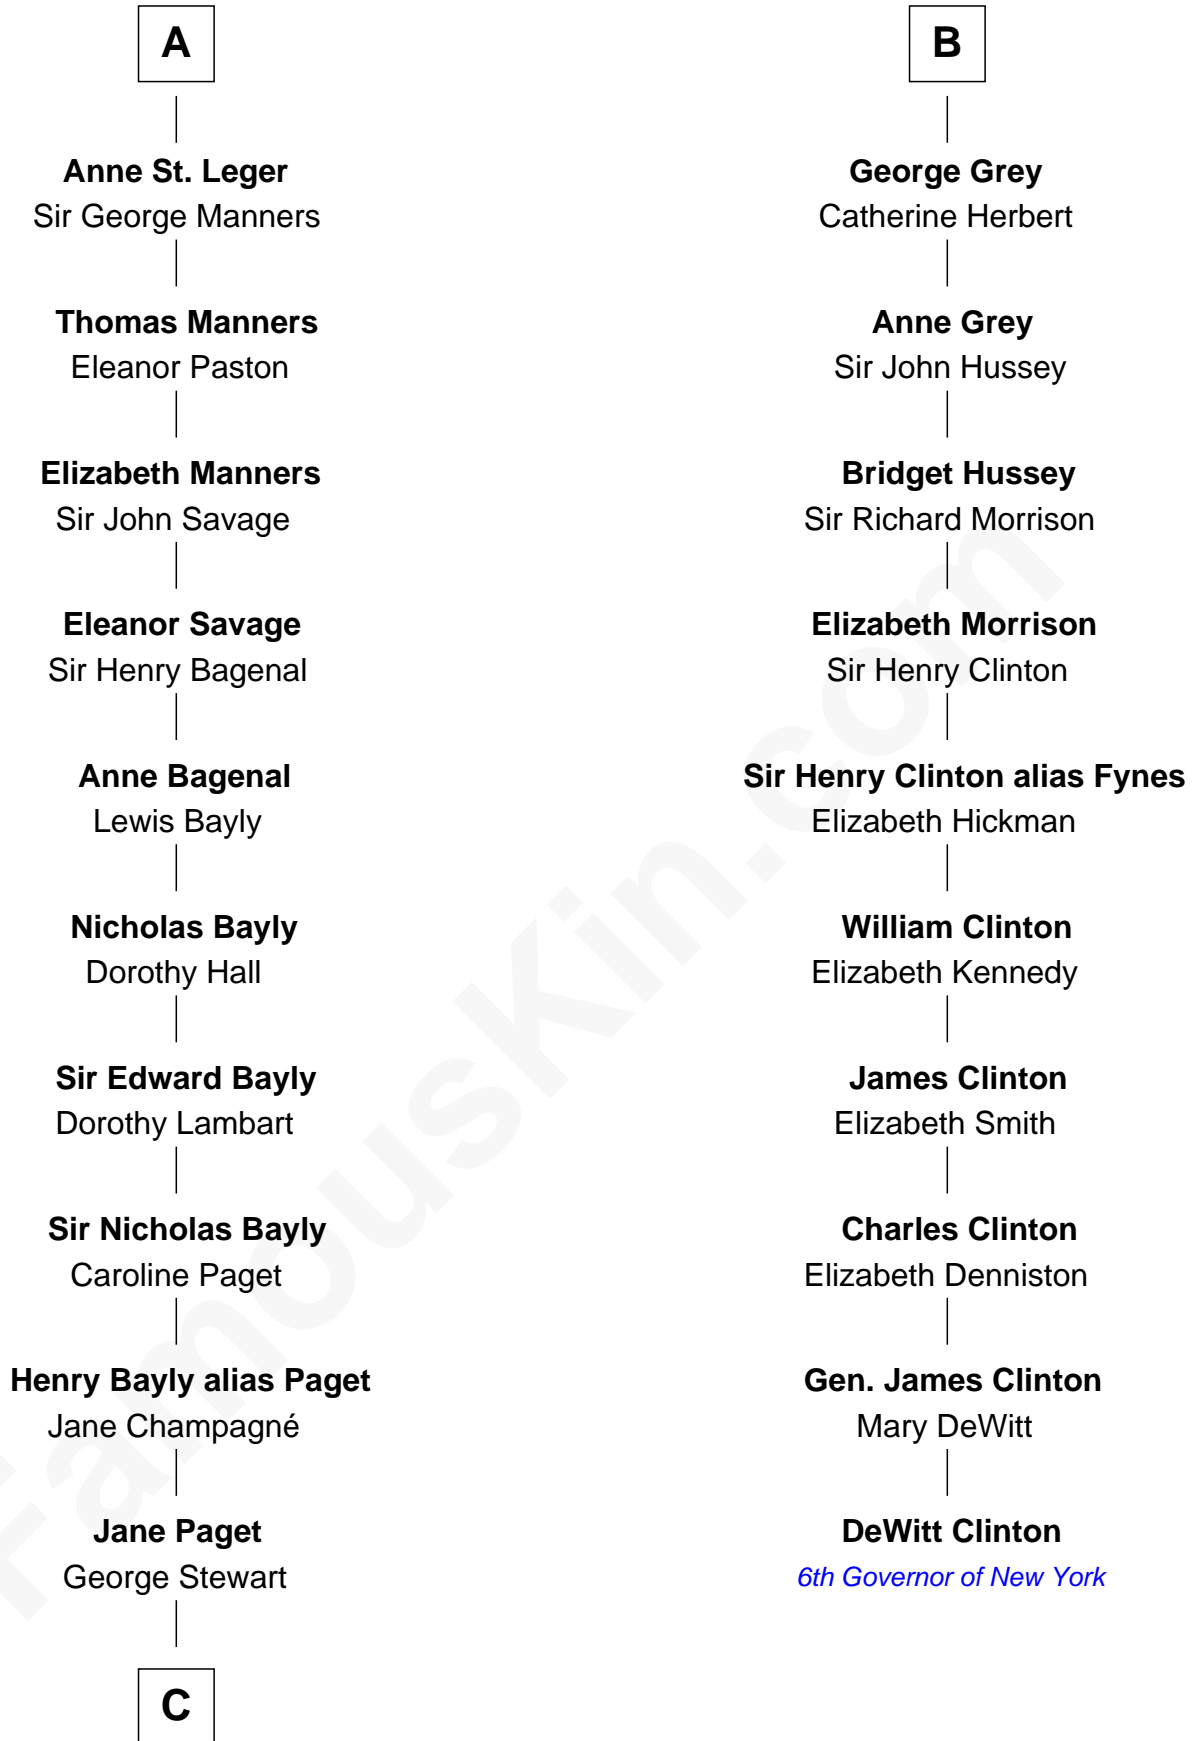

FamousKin.com

Relationship Chart of

Sir Winston Churchill

Prime Minister of the United Kingdom

16th cousin 4 times removed of

DeWitt Clinton

6th Governor of New York

C

—
Jane Stewart

Sir George Spencer-Churchill

—
Sir John Winston Spencer-Churchill

Frances Anne Emily Vane

—
Randolph Henry Spencer-Churchill

Jeanette Jerome

—
Sir Winston Churchill

Prime Minister of the United Kingdom